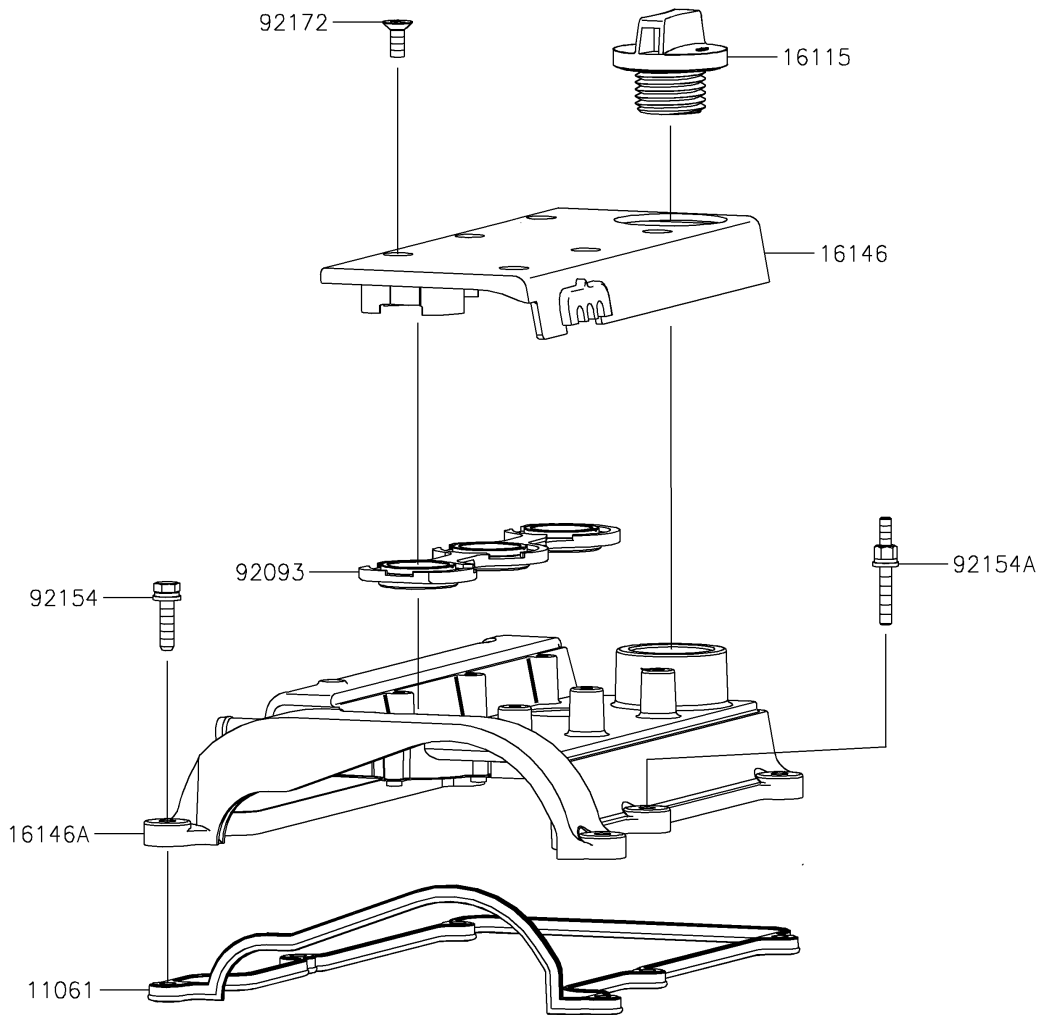

# 2022 MULE PRO-FXT™ EPS PARTS DIAGRAM

Cylinder Head Cover

E1112

### Cylinder Head Cover

ITEM NAME	PART NUMBER	QUANTITY
GASKET,HEAD COVER (Ref # 11061)	11061-0953	1
CAP-OIL FILLER (Ref # 16115)	16115-0027	1
COVER-ASSY,SPARK PLUG (Ref # 16146)	16146-0738	1
COVER-ASSY,CYLINDER HEAD (Ref # 16146A)	16146-0741	1
SEAL,SPARK PLUG COVER (Ref # 92093)	92093-0608	1
BOLT,6X25 (Ref # 92154)	92154-1583	5
BOLT (Ref # 92154A)	92154-1584	1
SCREW,6X16 (Ref # 92172)	92172-0905	6