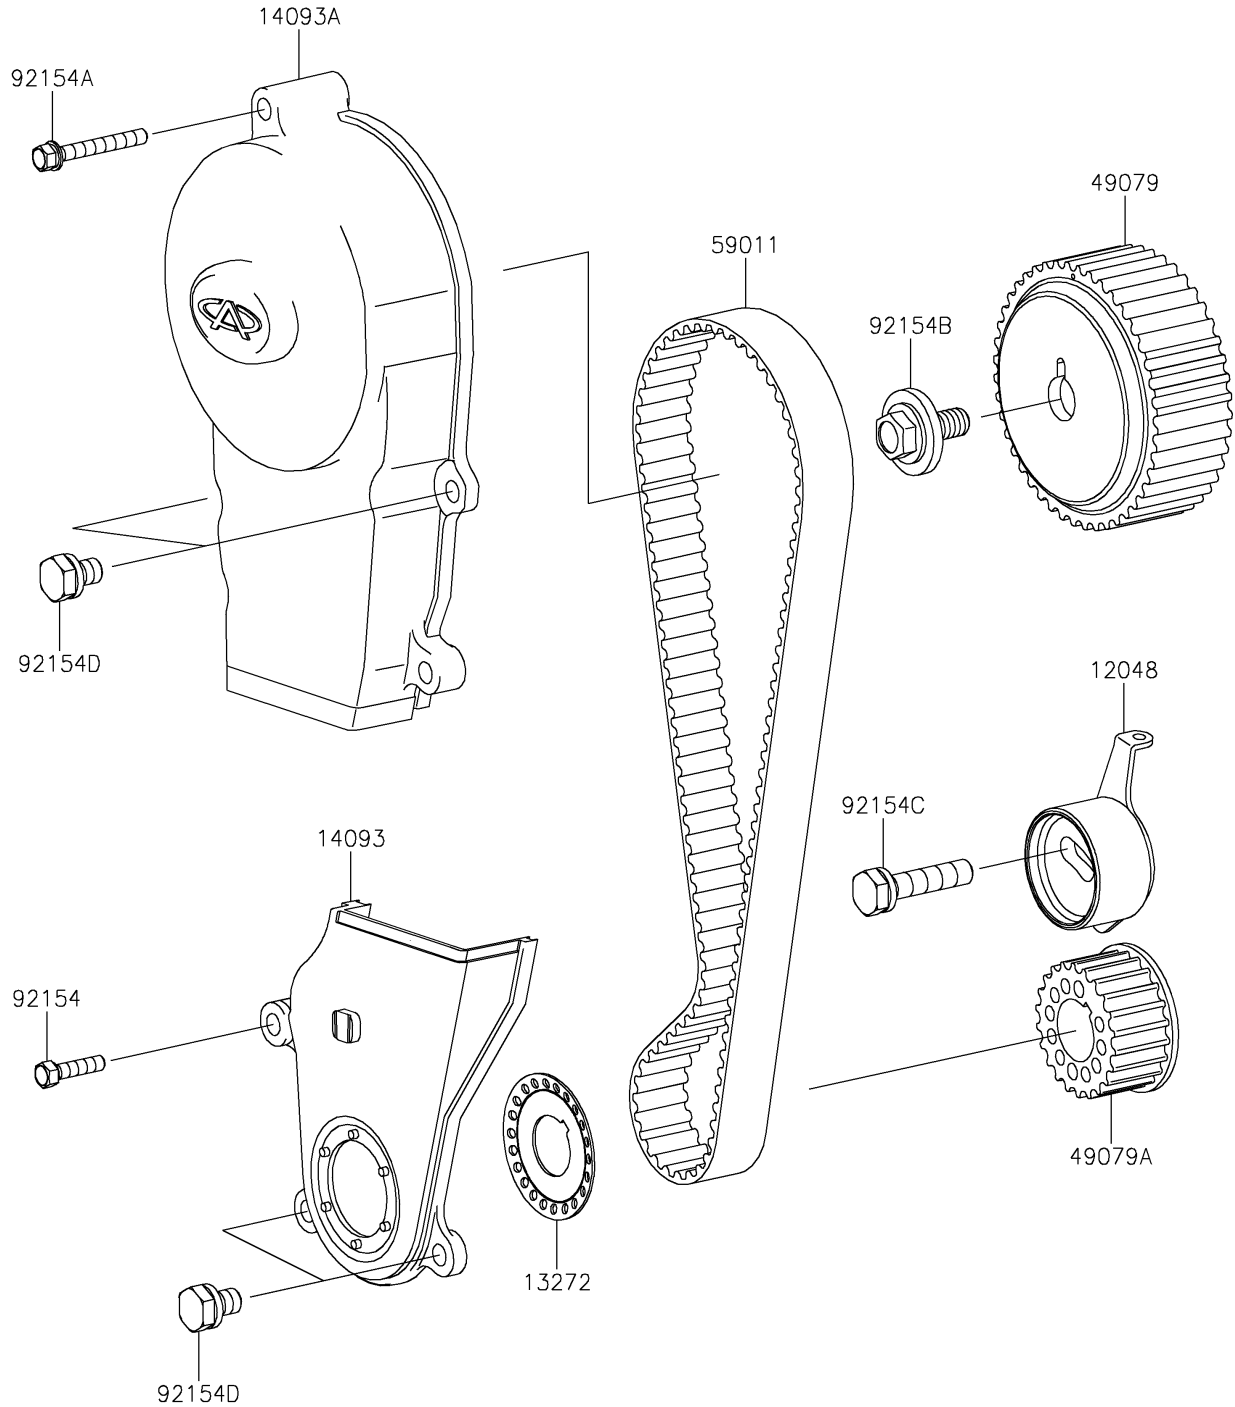

# 2022 MULE PRO-FXT™ EPS PARTS DIAGRAM

Timing Belt

E1215

## 2022 MULE PRO-FXT™ EPS PARTS LIST

### Timing Belt

ITEM NAME	PART NUMBER	QUANTITY
TENSIONER-ASSY (Ref # 12048)	12048-0093	1
PLATE,TIMING BELT (Ref # 13272)	13272-1872	1
COVER,TIMING BELT,LWR (Ref # 14093)	14093-0200	1
COVER,TIMING BELT,UPP (Ref # 14093A)	14093-0201	1
PULLEY-BELT,CAMSHAFT (Ref # 49079)	49079-0023	1
PULLEY-BELT,CRANKSHAFT (Ref # 49079A)	49079-0024	1
BELT,TIMING (Ref # 59011)	59011-0042	1
BOLT,6X25 (Ref # 92154)	92154-1583	1
BOLT,6X50 (Ref # 92154A)	92154-1591	1
BOLT,FLANGED (Ref # 92154B)	92154-1614	1
BOLT,10X45 (Ref # 92154C)	92154-1615	1
BOLT,6X16 (Ref # 92154D)	92154-1617	4