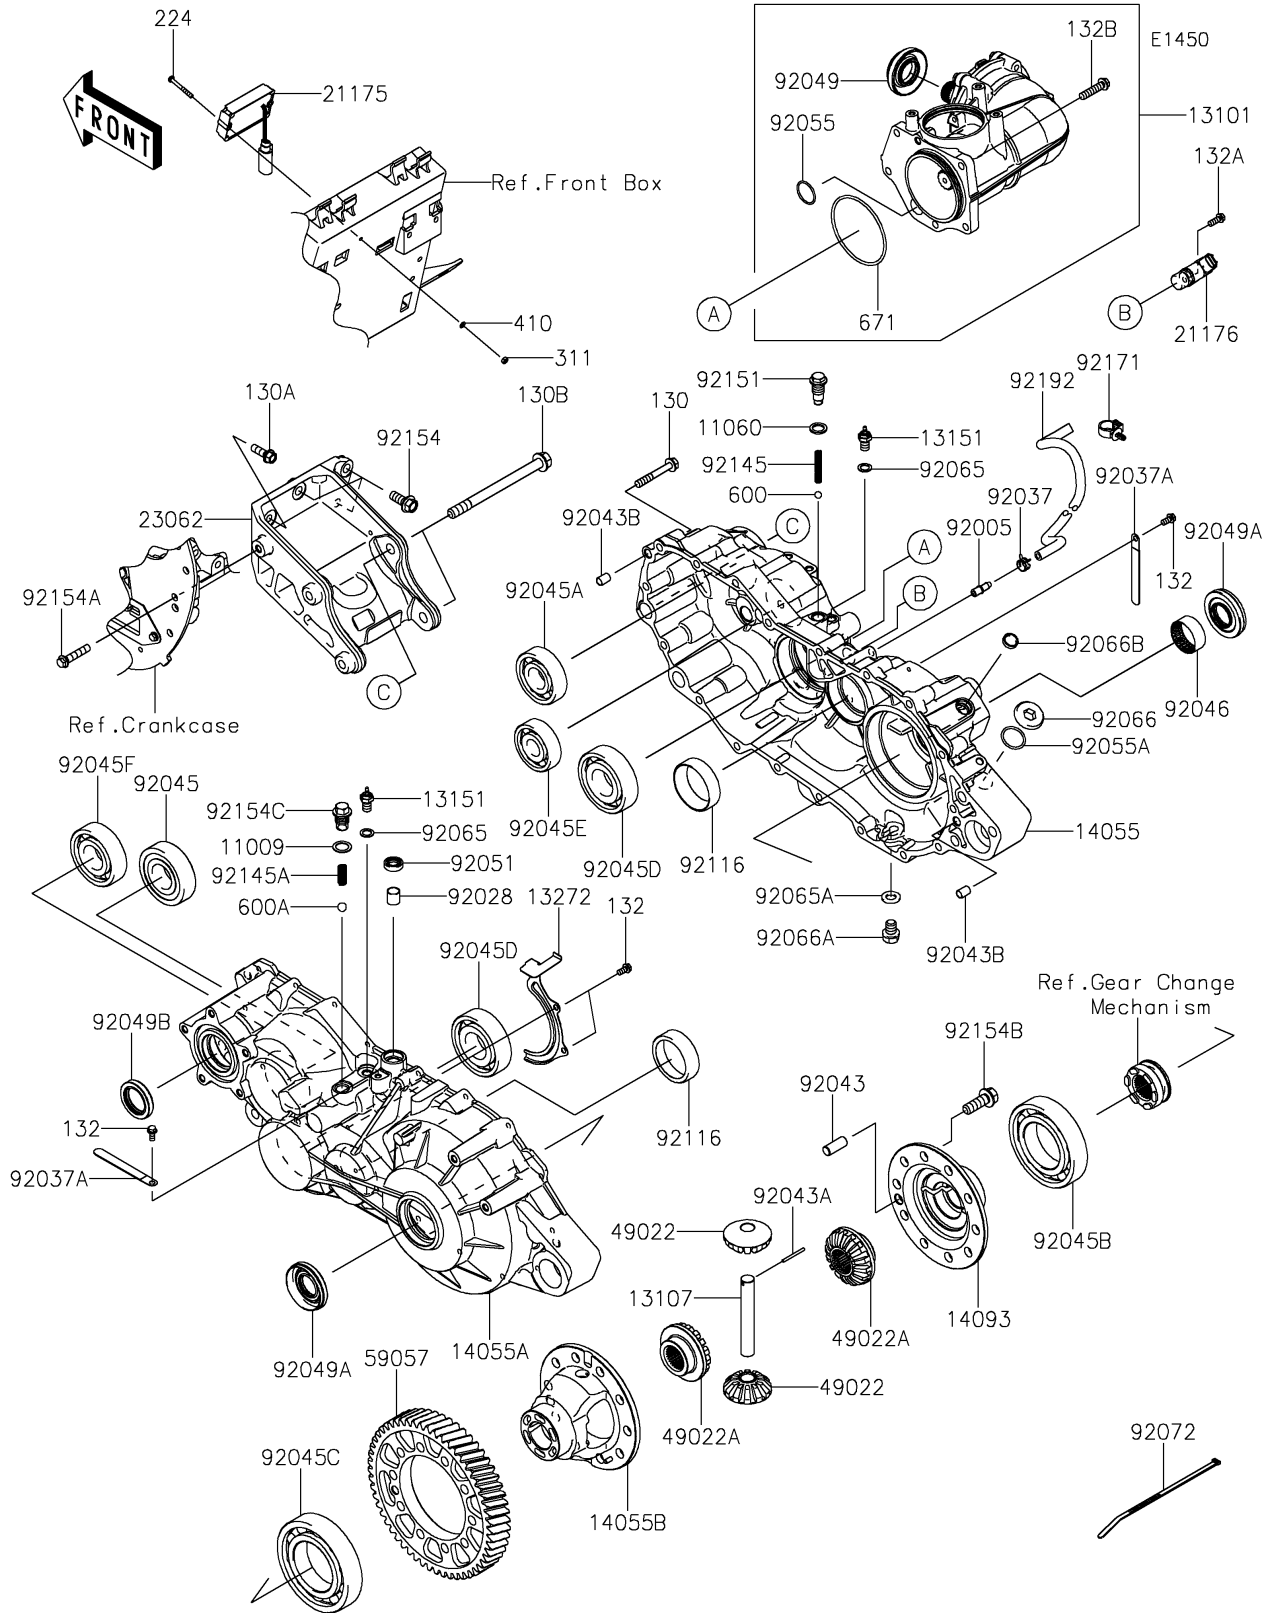

2022 MULE PRO-FXT™ EPS PARTS DIAGRAM

Gear Box

2022 MULE PRO-FXT™ EPS PARTS LIST

Gear Box

ITEM NAME	PART NUMBER	QUANTITY
GASKET,15.5X22X1 (Ref # 11009)	11009-1008	1
GASKET,14X20X2 (Ref # 11060)	11060-1287	1
GEAR-ASSY,PARTICULAR (Ref # 13101)	13101-0636	1
SHAFT (Ref # 13107)	13107-0793	1
SWITCH-COMP,NEUTRAL (Ref # 13151)	13151-1080	2
PLATE (Ref # 13272)	13272-1624	1
CASE-GEAR,RH (Ref # 14055)	14055-0607	1
CASE-GEAR,LH (Ref # 14055A)	14055-0608	1
CASE-GEAR,DIFF (Ref # 14055B)	14055-0614	1
COVER,DIFF (Ref # 14093)	14093-0048	1
CONTROL UNIT-ELECTRONIC,DIFF (Ref # 21175)	21175-0885	1
SENSOR,ROTATION (Ref # 21176)	21176-0767	1
BRACKET-COMP (Ref # 23062)	23062-0807	1
GEAR-BEVEL,PINION,12T (Ref # 49022)	49022-0585	2
GEAR-BEVEL,OUTPUT,16T (Ref # 49022A)	49022-0589	2
GEAR-HELICAL,55T (Ref # 59057)	59057-0012	1
FITTING,BREATHER (Ref # 92005)	92005-1127	1
BUSHING (Ref # 92028)	92028-1347	1
CLAMP,TUBE (Ref # 92037)	92037-1505	1
CLAMP (Ref # 92037A)	92037-1993	2
PIN,DOWEL,12X30 (Ref # 92043)	92043-0789	1
PIN,DOWEL (Ref # 92043A)	92043-0806	1
PIN,DOWEL,10X14 (Ref # 92043B)	92043-1037	2
BEARING-BALL,63/32 (Ref # 92045)	92045-0764	1
BEARING-BALL,63/28 (Ref # 92045A)	92045-0765	1
BEARING-BALL,6212 (Ref # 92045B)	92045-0766	1
BEARING-BALL,6213 (Ref # 92045C)	92045-0767	1
BEARING-BALL,6307C3 (Ref # 92045D)	92045-0768	2
BEARING-BALL,B22-19C3 UR (Ref # 92045E)	92045-0769	1