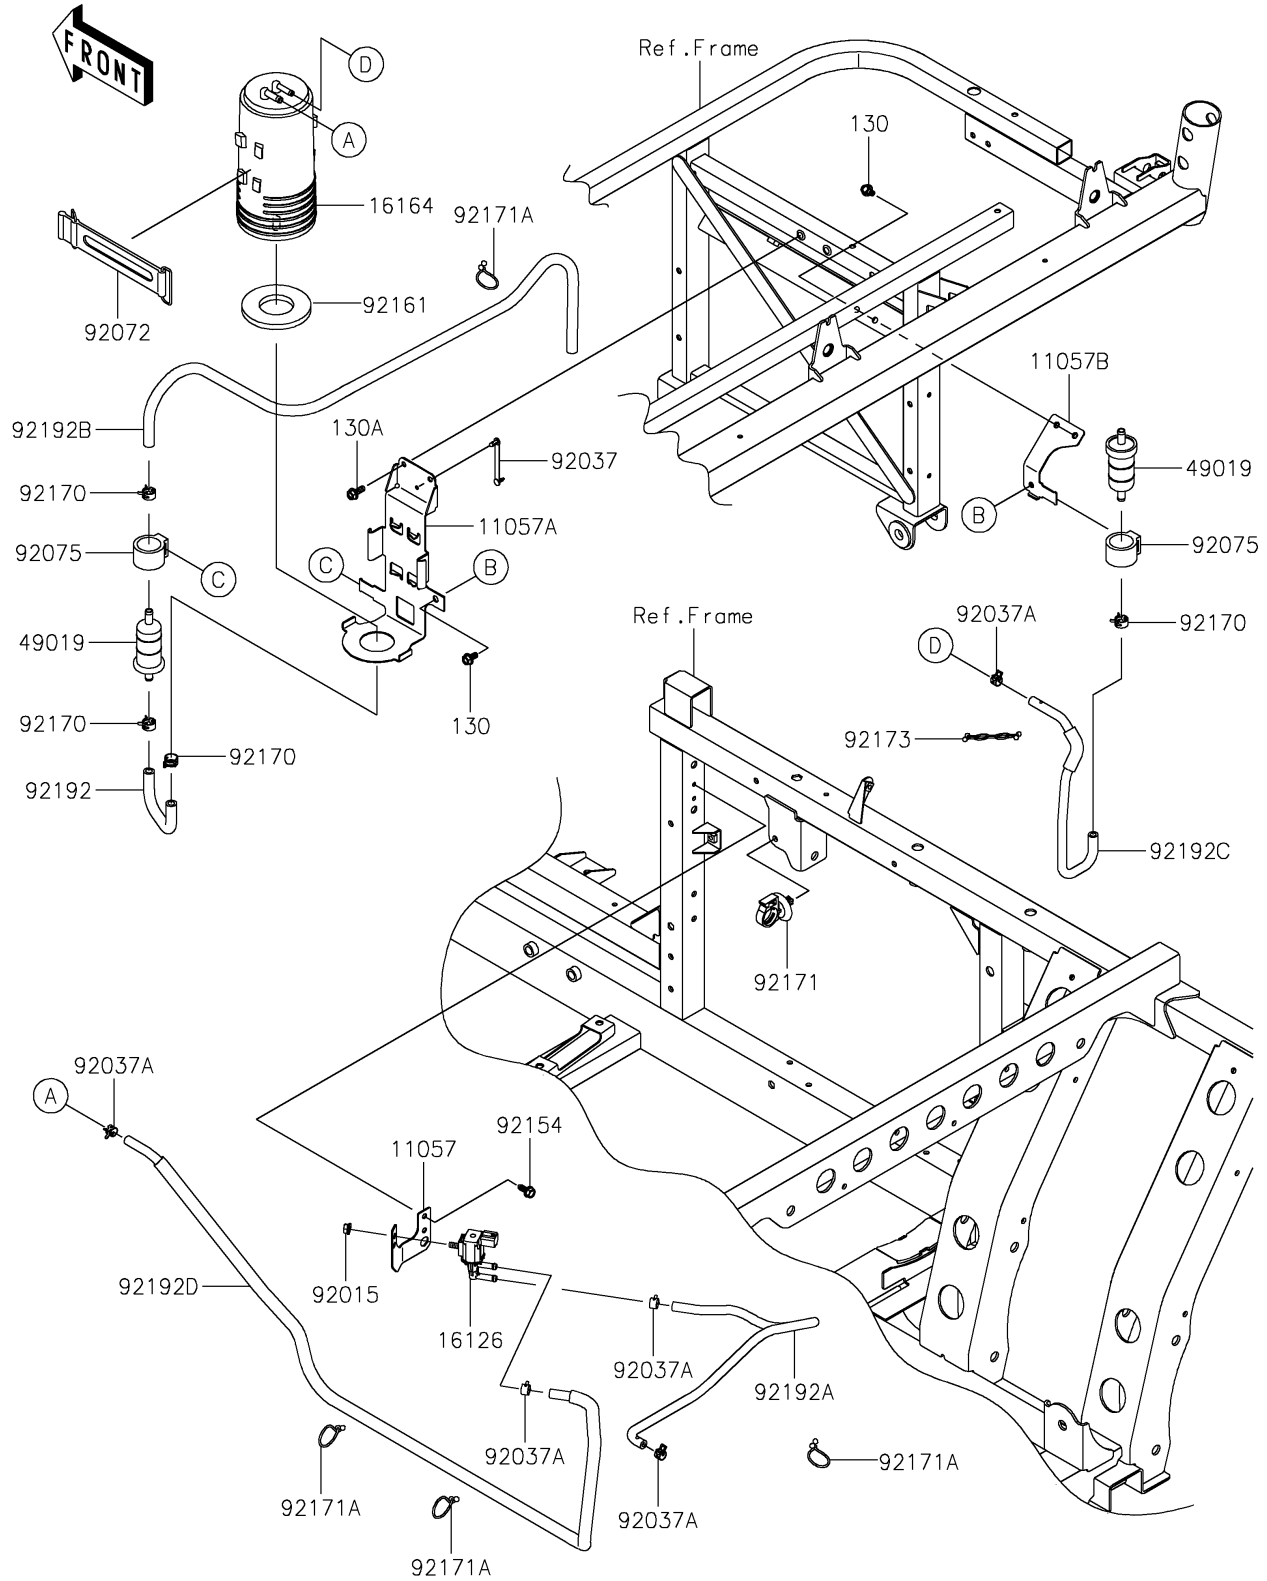

2022 MULE PRO-FXT™ EPS PARTS DIAGRAM

Fuel Evaporative System(CA)

E1650

2022 MULE PRO-FXT™ EPS PARTS LIST

Fuel Evaporative System(CA)

ITEM NAME	PART NUMBER	QUANTITY
-----------	-------------	----------