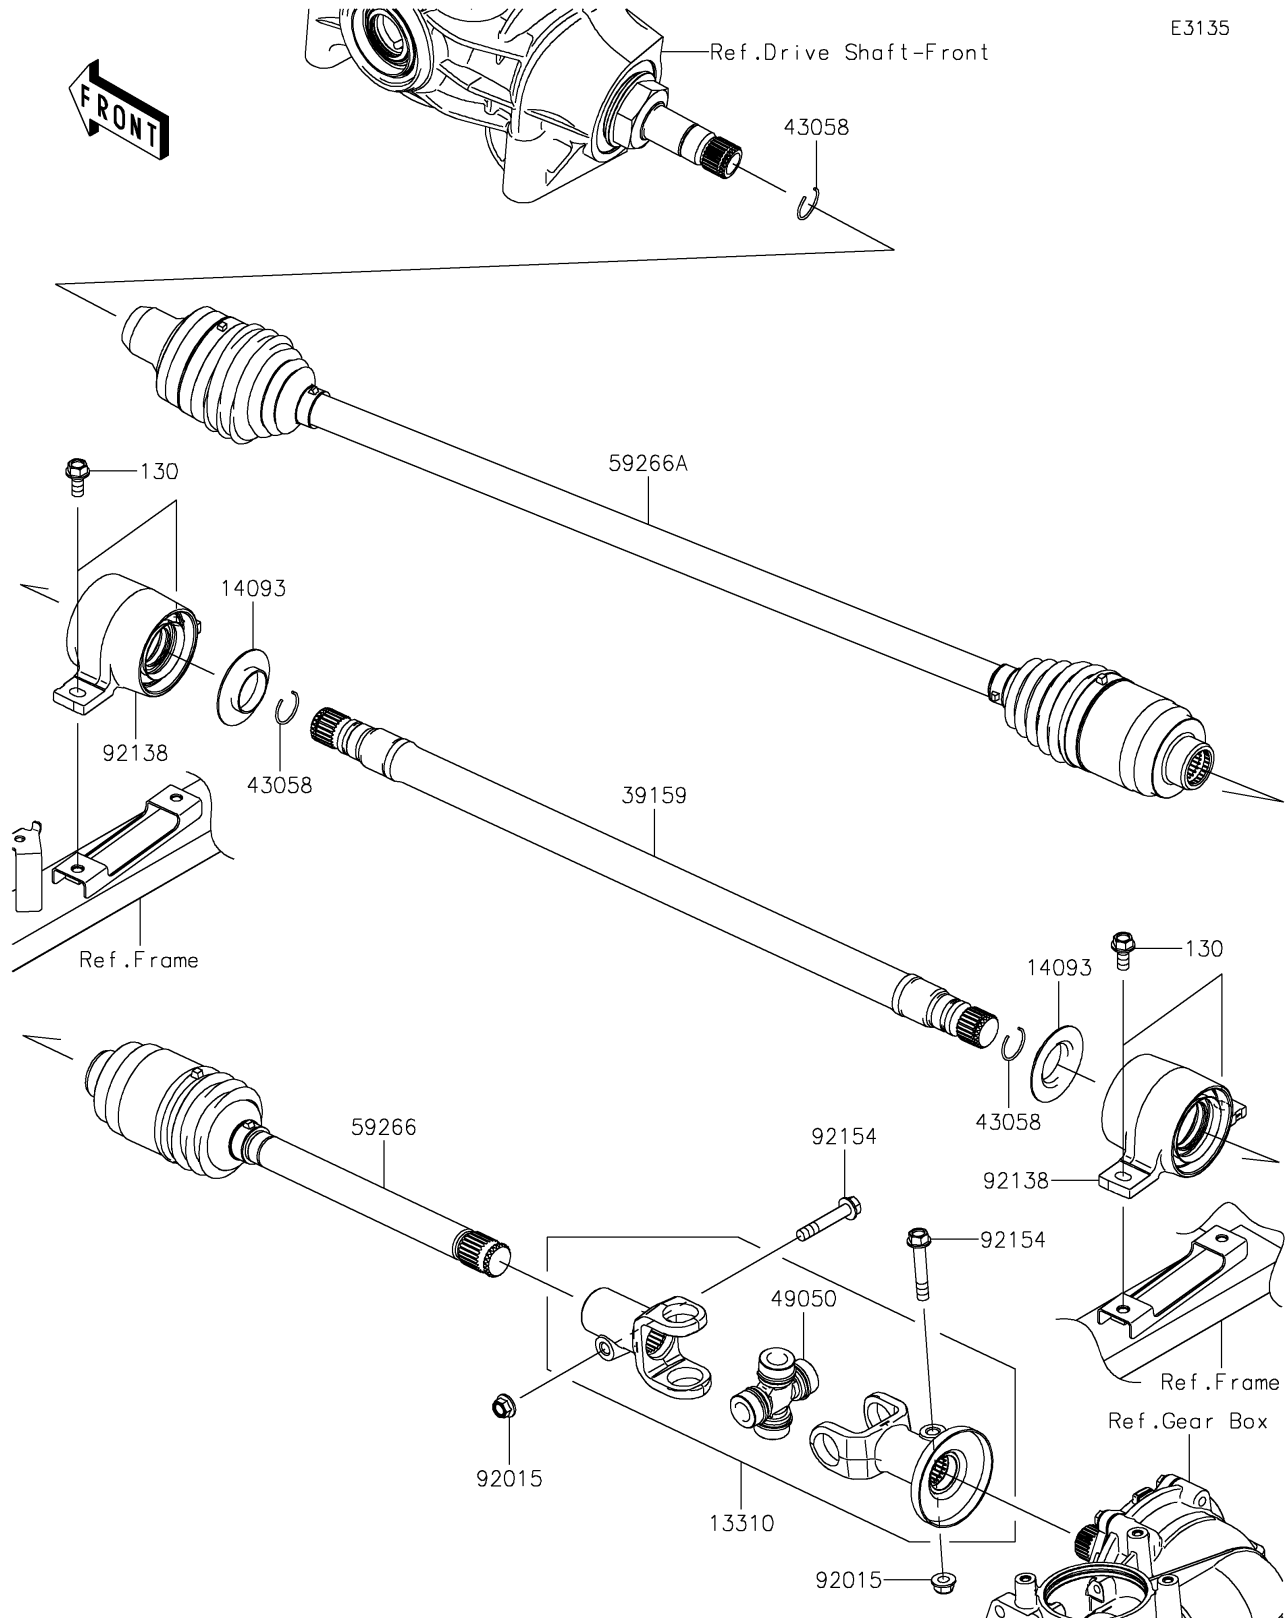

2022 MULE PRO-FXT™ EPS PARTS DIAGRAM

Drive Shaft-Propeller

E3135

2022 MULE PRO-FXT™ EPS PARTS LIST

Drive Shaft-Propeller

ITEM NAME	PART NUMBER	QUANTITY
SHAFT-ASSY (Ref # 13310)	13310-0038	1
COVER,SIDE RIP (Ref # 14093)	14093-0006	2
SHAFT-DRIVE (Ref # 39159)	39159-0045	1
RING (Ref # 43058)	43058-0018	3
SPIDER (Ref # 49050)	49050-0034	1
JOINT-BALL,T/M SIDE (Ref # 59266)	59266-0730	1
JOINT-BALL,FR DIFF SIDE (Ref # 59266A)	59266-0731	1
NUT,8MM (Ref # 92015)	92015-1432	2
BEARING-COMP (Ref # 92138)	92138-0002	2
BOLT,FLANGED,8X46 (Ref # 92154)	92154-1365	2
BOLT-FLANGED,8X18 (Ref # 130)	130BA0818	4