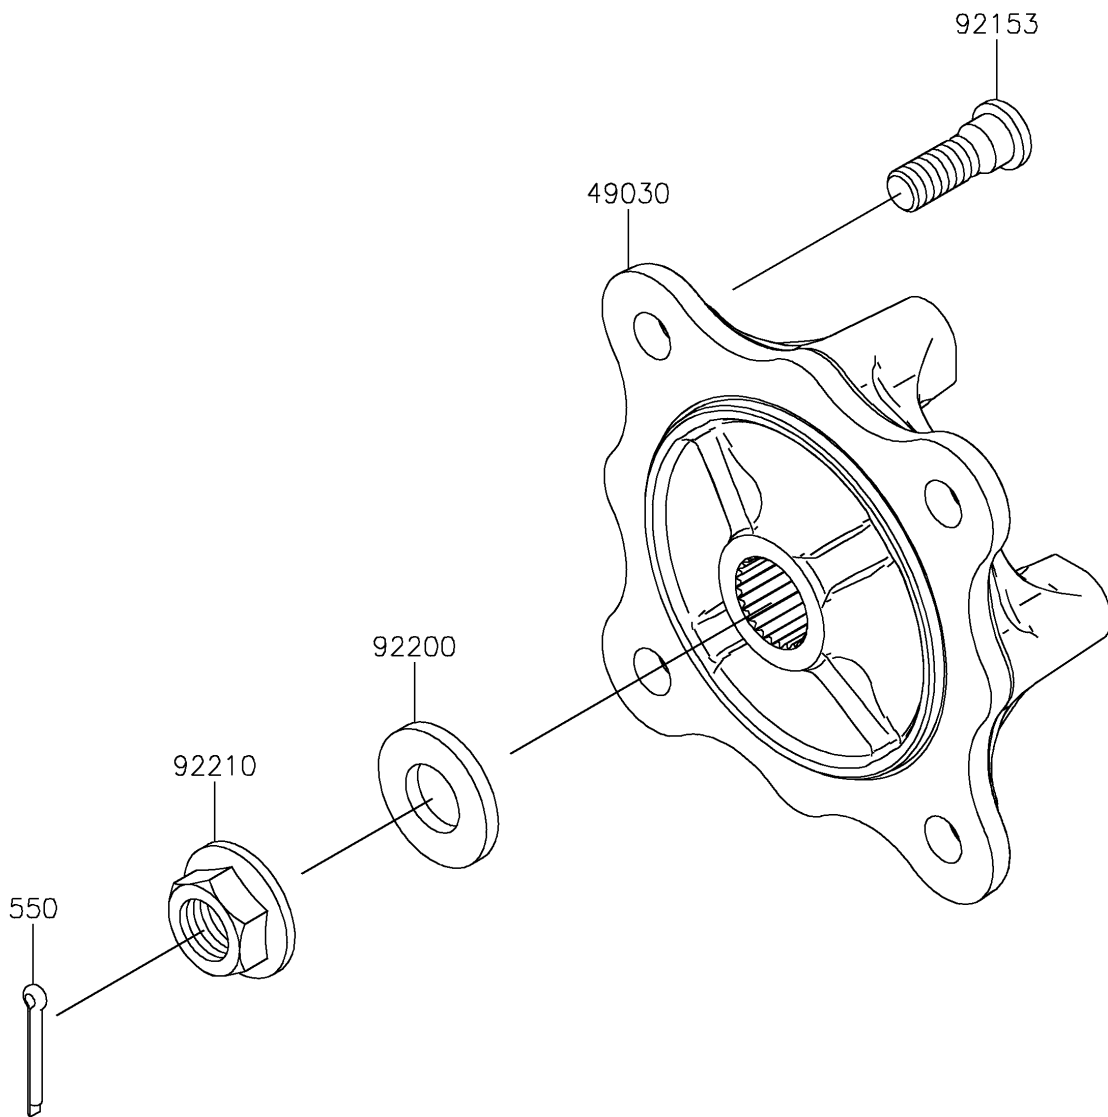

2022 MULE PRO-FXT™ EPS PARTS DIAGRAM

Front Hubs/Brakes

F2230

2022 MULE PRO-FXT™ EPS PARTS LIST

Front Hubs/Brakes

ITEM NAME	PART NUMBER	QUANTITY
HUB,FR (Ref # 49030)	49030-0048	2
BOLT,12MM (Ref # 92153)	92153-1915	8
WASHER,20.3X41X4.5 (Ref # 92200)	92200-0921	2
NUT,FLANGED,20MM (Ref # 92210)	92210-2093	2
PIN-COTTER,4.0X30 (Ref # 550)	550AA4030	2