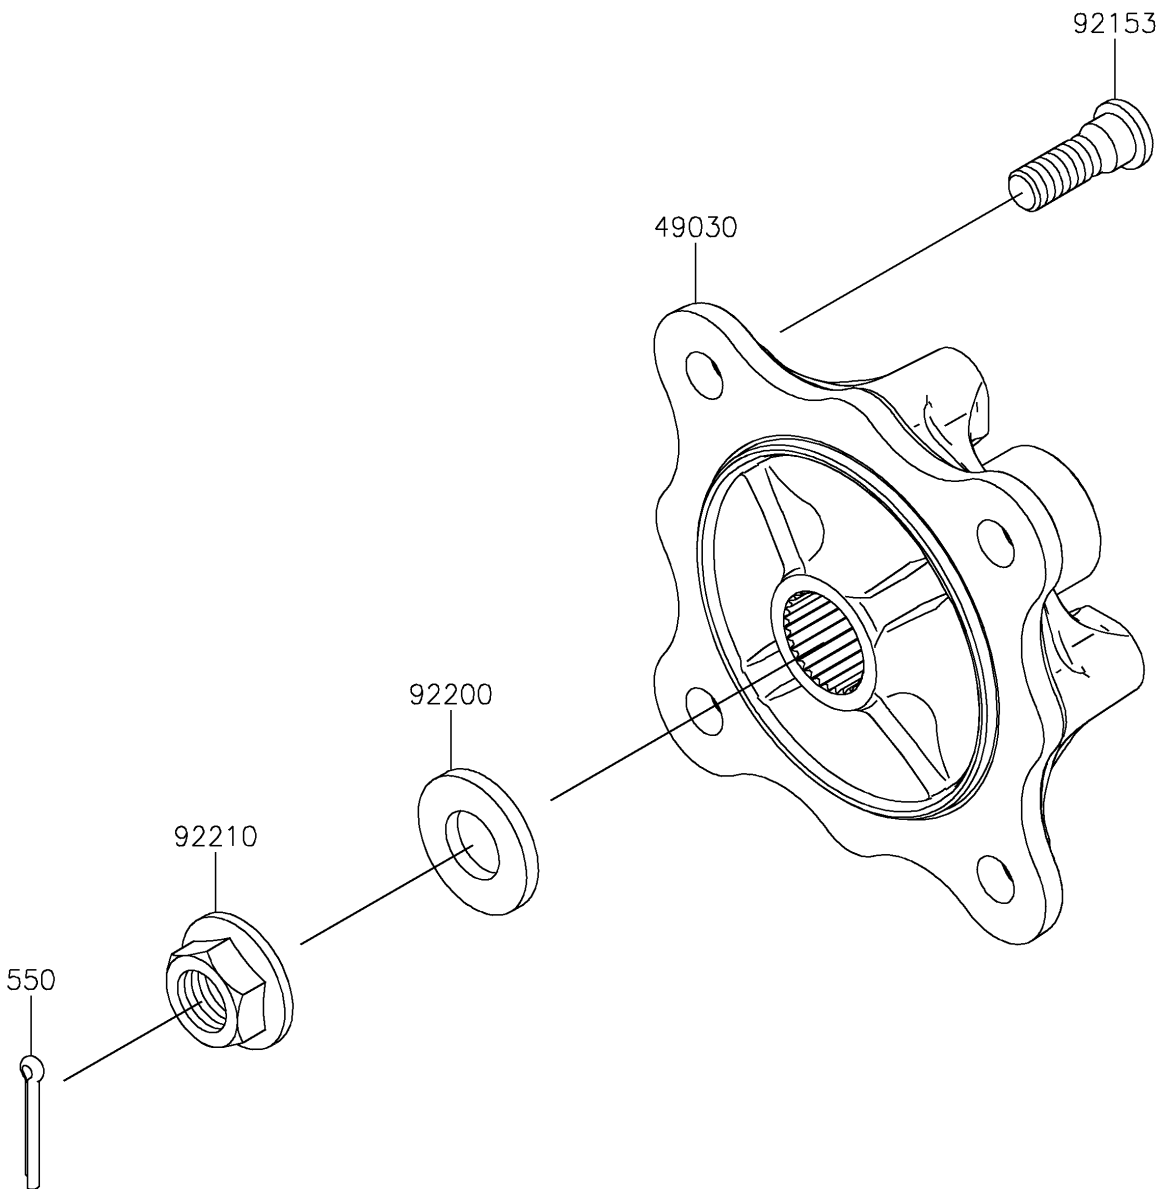

2022 MULE PRO-FXT™ EPS PARTS DIAGRAM

Rear Hubs/Brakes

F2240

2022 MULE PRO-FXT™ EPS PARTS LIST

Rear Hubs/Brakes

ITEM NAME	PART NUMBER	QUANTITY
HUB,RR (Ref # 49030)	49030-0049	2
BOLT,12MM (Ref # 92153)	92153-1915	8
WASHER,20.3X41X4.5 (Ref # 92200)	92200-0921	2
NUT,FLANGED,20MM (Ref # 92210)	92210-2093	2
PIN-COTTER,4.0X30 (Ref # 550)	550AA4030	2