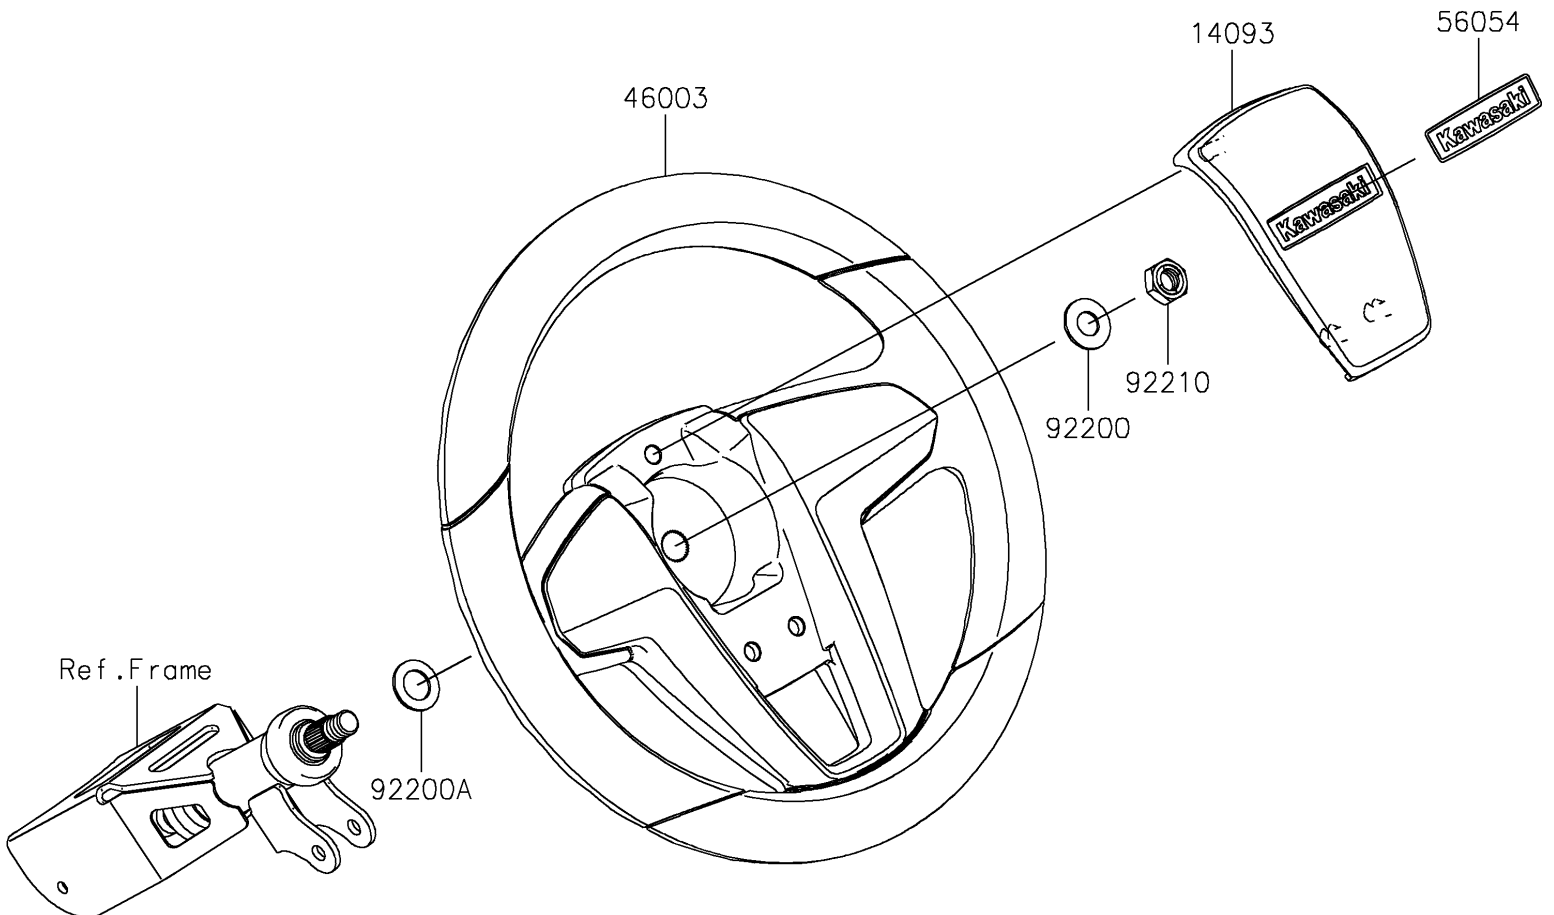

# 2022 MULE PRO-FXT™ EPS PARTS DIAGRAM

Steering Wheel

F2311

### Steering Wheel

ITEM NAME	PART NUMBER	QUANTITY
COVER,HORN SWITCH (Ref # 14093)	14093-1144	1
HANDLE (Ref # 46003)	46003-0808	1
MARK,CENTER LOGO,KAWASAKI (Ref # 56054)	56054-2907	1
WASHER,12.1X25X1.6 (Ref # 92200)	92200-0455	1
WASHER,15X25X1.6 (Ref # 92200A)	92200-0460	1
NUT,LOCK,12MM (Ref # 92210)	92210-1249	1