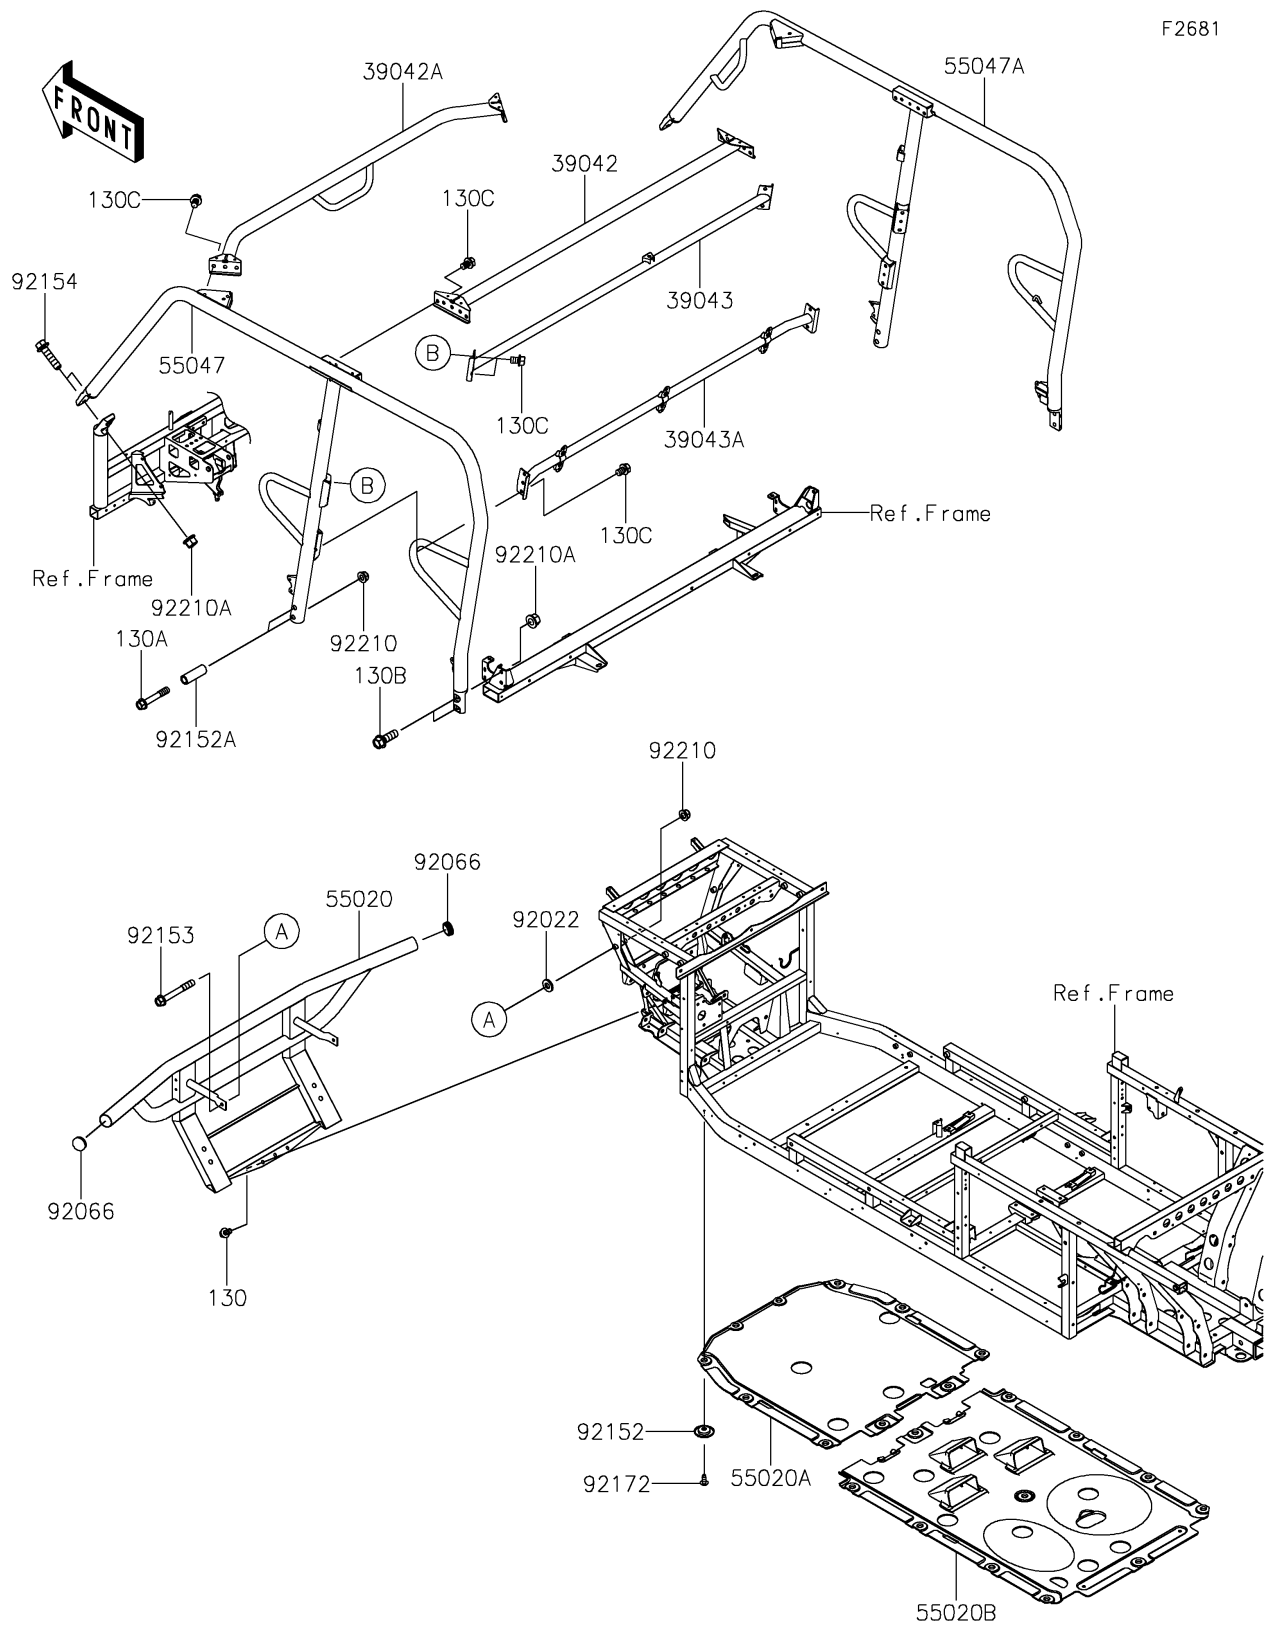

2022 MULE PRO-FXT™ EPS PARTS DIAGRAM

Guards/Cab Frame

F2681

2022 MULE PRO-FXT™ EPS PARTS LIST

Guards/Cab Frame

ITEM NAME	PART NUMBER	QUANTITY
CROSSMEMBER,RR,T.BLACK (Ref # 39042)	39042-0015-388	1
CROSSMEMBER,FR,T.BLACK (Ref # 39042A)	39042-0016-388	1
CROSSMEMBER-COMP,B-P.,UPP,BLK (Ref # 39043)	39043-0016-388	1
CROSSMEMBER-COMP,B-P.,LWR,BLK (Ref # 39043A)	39043-0017-388	1
GUARD,FR PIPE,T.BLACK (Ref # 55020)	55020-0933-388	1
GUARD,SKID PLATE (Ref # 55020A)	55020-0934	1
GUARD,SKID PLATE (Ref # 55020B)	55020-0935	1
BAR-COMP,LH,T.BLACK (Ref # 55047)	55047-0361-388	1
BAR-COMP,RH,T.BLACK (Ref # 55047A)	55047-0362-388	1
WASHER,10X22X3 (Ref # 92022)	92022-1365	2
PLUG (Ref # 92066)	92066-0769	2
COLLAR (Ref # 92152)	92152-0784	21
COLLAR,10.5X16X47 (Ref # 92152A)	92152-1800	4
BOLT,FLANGED,10X75 (Ref # 92153)	92153-1384	2
BOLT,FLANGED,12X45 (Ref # 92154)	92154-1420	4
SCREW,TAPPING,6X16 (Ref # 92172)	92172-0739	21
NUT,LOCK,FLANGED,10MM (Ref # 92210)	92210-0276	6
NUT,12MM (Ref # 92210A)	92210-0603	8
BOLT-FLANGED,8X16 (Ref # 130)	130BA0816	3
BOLT-FLANGED,10X60 (Ref # 130A)	130BA1060	4
BOLT-FLANGED,12X35 (Ref # 130B)	130BA1235	4
BOLT-FLANGED,10X14 (Ref # 130C)	130CA1014	20