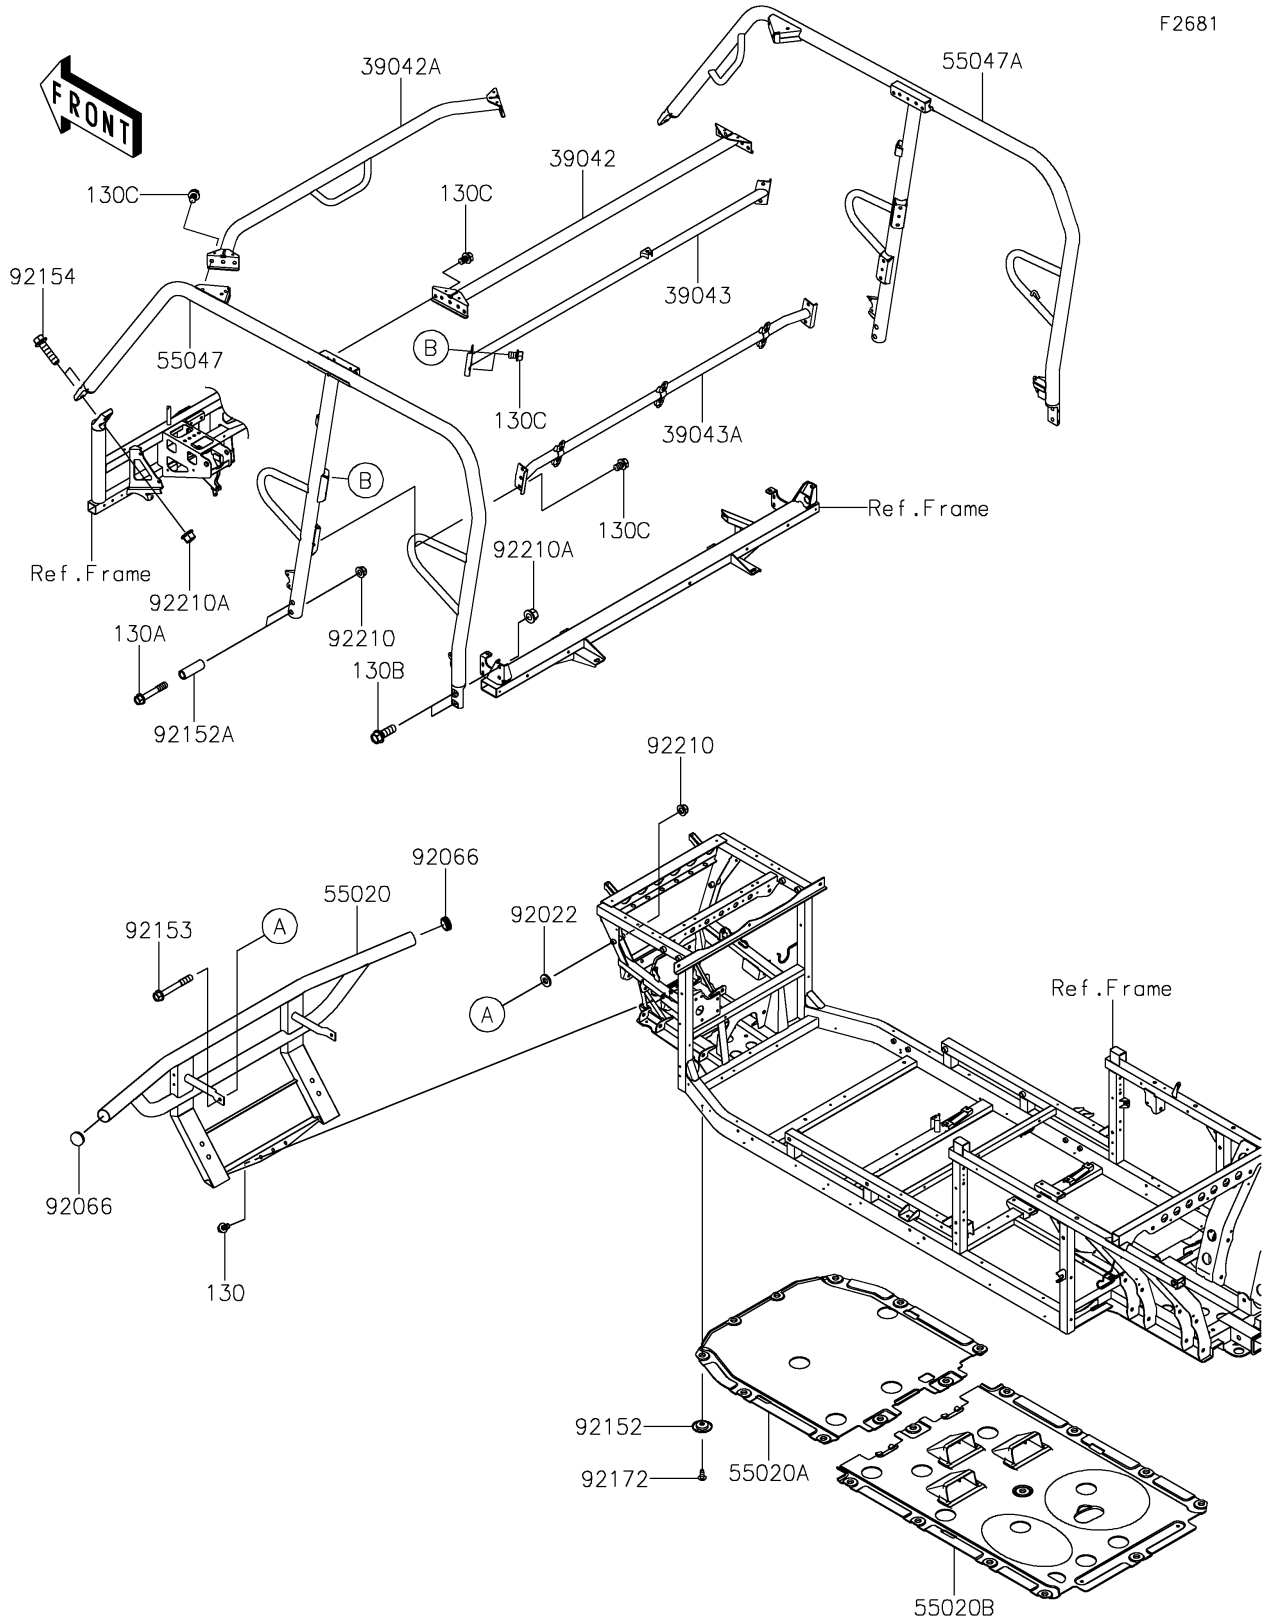

2022 MULE PRO-FXT™ EPS PARTS DIAGRAM

Guards/Cab Frame

F2681

2022 MULE PRO-FXT™ EPS PARTS LIST

Guards/Cab Frame

ITEM NAME	PART NUMBER	QUANTITY
CROSSMEMBER,RR,T.BLACK (Ref # 39042)	39042-0015-388	1
CROSSMEMBER,FR,T.BLACK (Ref # 39042A)	39042-0016-388	1
CROSSMEMBER-COMP,B-P.,UPP,BLK (Ref # 39043)	39043-0016-388	1
CROSSMEMBER-COMP,B-P.,LWR,BLK (Ref # 39043A)	39043-0017-388	1
GUARD,FR PIPE,T.BLACK (Ref # 55020)	55020-0933-388	1
GUARD,SKID PLATE (Ref # 55020A)	55020-0934	1
GUARD,SKID PLATE (Ref # 55020B)	55020-0935	1
BAR-COMP,LH,T.BLACK (Ref # 55047)	55047-0361-388	1
BAR-COMP,RH,T.BLACK (Ref # 55047A)	55047-0362-388	1
WASHER,10X22X3 (Ref # 92022)	92022-1365	2
PLUG (Ref # 92066)	92066-0769	2
COLLAR (Ref # 92152)	92152-0784	21
COLLAR,10.5X16X47 (Ref # 92152A)	92152-1800	4
BOLT,FLANGED,10X75 (Ref # 92153)	92153-1384	2
BOLT,FLANGED,12X45 (Ref # 92154)	92154-1420	4
SCREW,TAPPING,6X16 (Ref # 92172)	92172-0739	21
NUT,LOCK,FLANGED,10MM (Ref # 92210)	92210-0276	6
NUT,12MM (Ref # 92210A)	92210-0603	8
BOLT-FLANGED,8X16 (Ref # 130)	130BA0816	3
BOLT-FLANGED,10X60 (Ref # 130A)	130BA1060	4
BOLT-FLANGED,12X35 (Ref # 130B)	130BA1235	4
BOLT-FLANGED,10X14 (Ref # 130C)	130CA1014	20