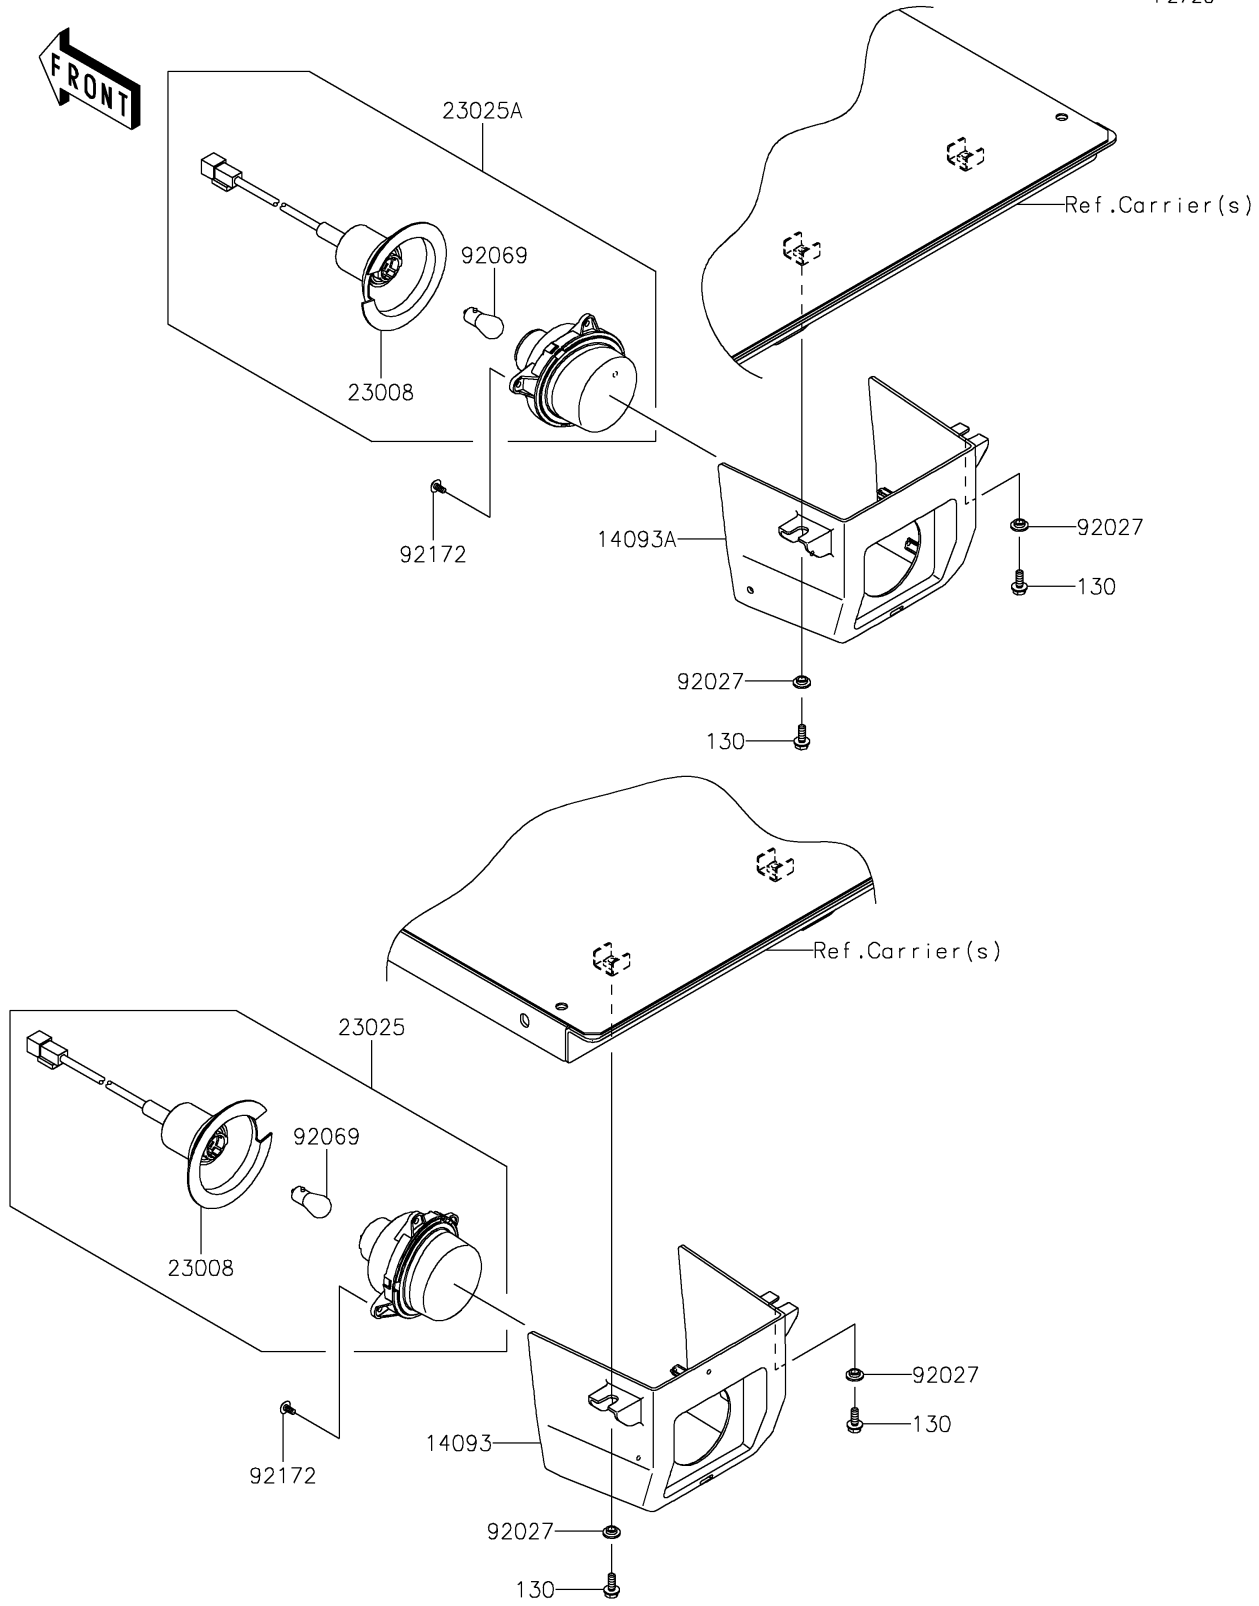

# 2022 MULE PRO-FXT™ EPS PARTS DIAGRAM

Taillight(s)

F2720

### Taillight(s)

ITEM NAME	PART NUMBER	QUANTITY
COVER,TAIL LAMP,LH (Ref # 14093)	14093-0580	1
COVER,TAIL LAMP,RH (Ref # 14093A)	14093-0581	1
SOCKET-ASSY (Ref # 23008)	23008-0162	2
LAMP-TAIL,LH (Ref # 23025)	23025-0334	1
LAMP-TAIL,RH (Ref # 23025A)	23025-0341	1
COLLAR,L=4.6 (Ref # 92027)	92027-1168	4
BULB,12V 21/5W (Ref # 92069)	92069-0072	2
SCREW,TAPPING,5X10 (Ref # 92172)	92172-0262	6
BOLT-FLANGED,6X16 (Ref # 130)	130CA0616	4