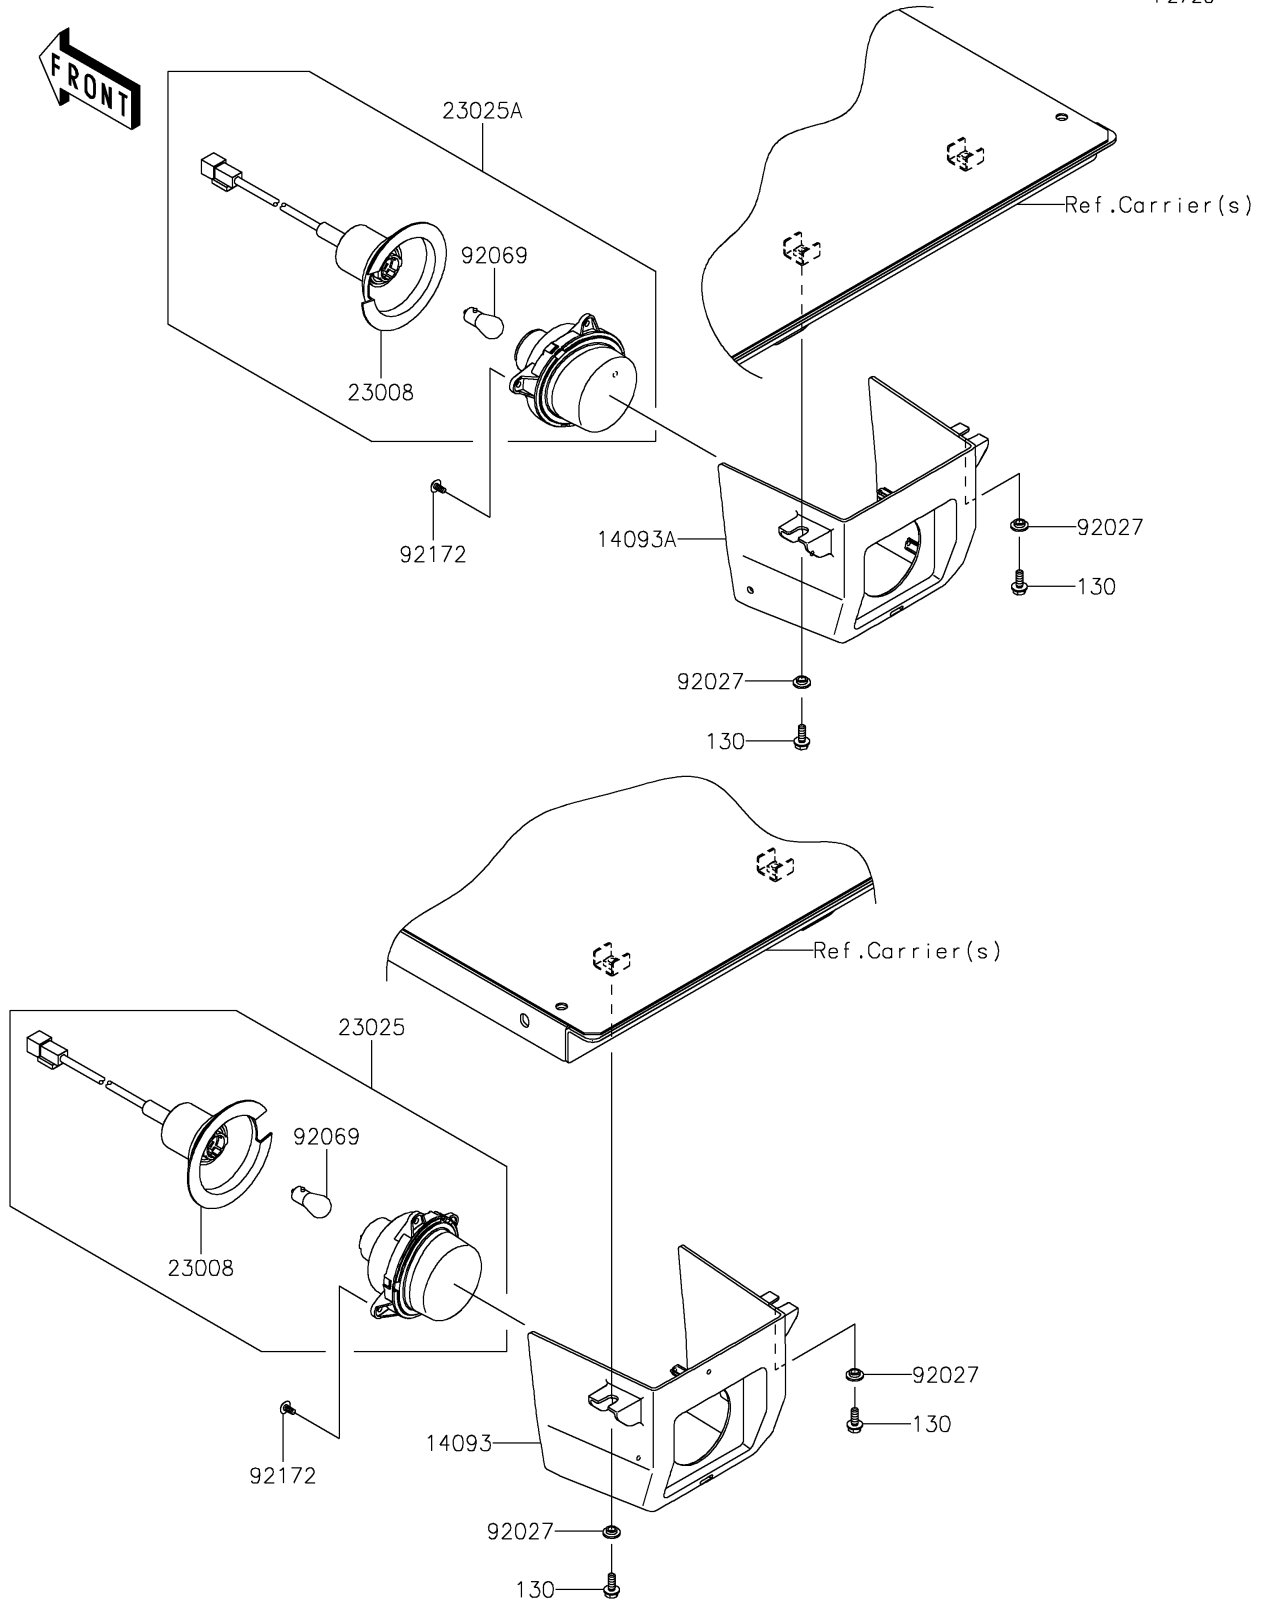

# 2022 MULE PRO-FXT™ EPS PARTS DIAGRAM

Taillight(s)

F2720

### Taillight(s)

ITEM NAME	PART NUMBER	QUANTITY
COVER,TAIL LAMP,LH (Ref # 14093)	14093-0580	1
COVER,TAIL LAMP,RH (Ref # 14093A)	14093-0581	1
SOCKET-ASSY (Ref # 23008)	23008-0162	2
LAMP-TAIL,LH (Ref # 23025)	23025-0334	1
LAMP-TAIL,RH (Ref # 23025A)	23025-0341	1
COLLAR,L=4.6 (Ref # 92027)	92027-1168	4
BULB,12V 21/5W (Ref # 92069)	92069-0072	2
SCREW,TAPPING,5X10 (Ref # 92172)	92172-0262	6
BOLT-FLANGED,6X16 (Ref # 130)	130CA0616	4