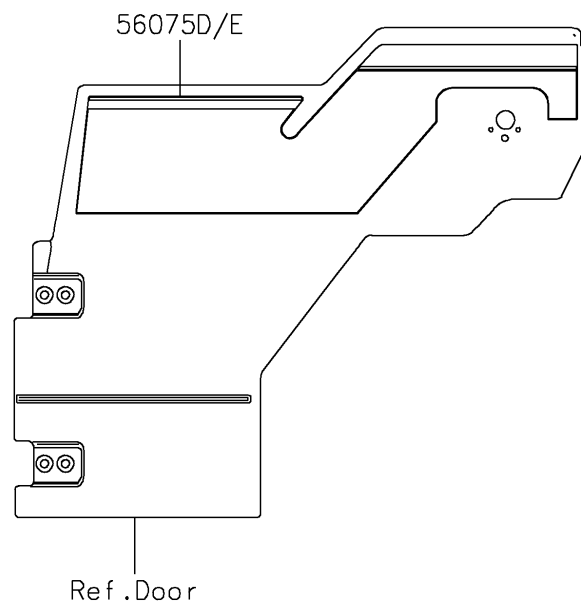

# 2022 MULE PRO-FXT™ EPS PARTS DIAGRAM

Decals(White)

F2861

## 2022 MULE PRO-FXT™ EPS PARTS LIST

Decals(White)

ITEM NAME	PART NUMBER	QUANTITY
MARK,MULE PRO-FXT (Ref # 56054)	56054-2430	2
PATTERN,FR FENDER,LH (Ref # 56075)	56075-4319	1
PATTERN,FR FENDER,RH (Ref # 56075A)	56075-4320	1
PATTERN,SIDE GUARD,LH,FR (Ref # 56075B)	56075-4321	1
PATTERN,SIDE GUARD,RH,FR (Ref # 56075C)	56075-4322	1
PATTERN,SIDE GUARD,LH,RR (Ref # 56075D)	56075-4323	1
PATTERN,SIDE GUARD,RH,RR (Ref # 56075E)	56075-4324	1
PATTERN,CARRIER PANEL,LH (Ref # 56075F)	56075-4331	1
PATTERN,CARRIER PANEL,RH (Ref # 56075G)	56075-4332	1