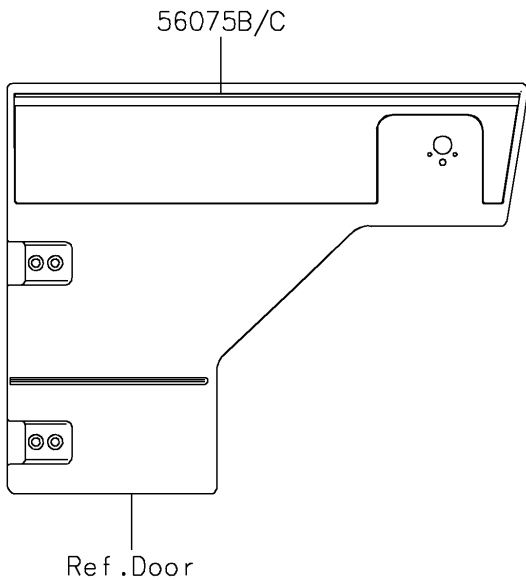

# 2022 MULE PRO-FXT™ EPS PARTS DIAGRAM

Decals(White)

F2861

## 2022 MULE PRO-FXT™ EPS PARTS LIST

Decals(White)

ITEM NAME	PART NUMBER	QUANTITY
MARK,MULE PRO-FXT (Ref # 56054)	56054-2430	2
PATTERN,FR FENDER,LH (Ref # 56075)	56075-4319	1
PATTERN,FR FENDER,RH (Ref # 56075A)	56075-4320	1
PATTERN,SIDE GUARD,LH,FR (Ref # 56075B)	56075-4321	1
PATTERN,SIDE GUARD,RH,FR (Ref # 56075C)	56075-4322	1
PATTERN,SIDE GUARD,LH,RR (Ref # 56075D)	56075-4323	1
PATTERN,SIDE GUARD,RH,RR (Ref # 56075E)	56075-4324	1
PATTERN,CARRIER PANEL,LH (Ref # 56075F)	56075-4331	1
PATTERN,CARRIER PANEL,RH (Ref # 56075G)	56075-4332	1