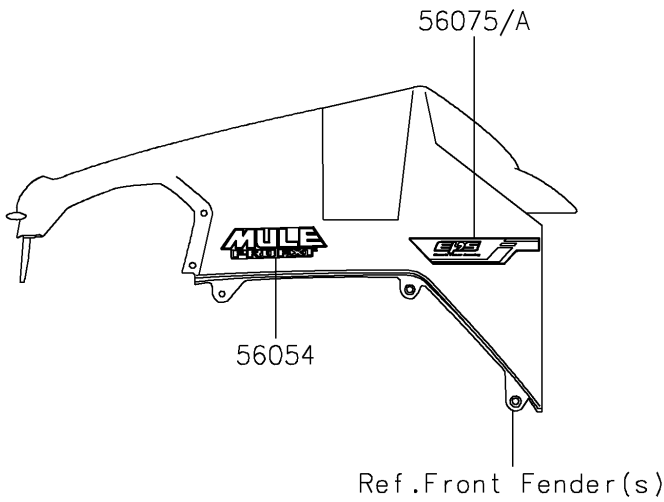

# 2022 MULE PRO-FXT™ EPS PARTS DIAGRAM

Decals(White)

F2861

## 2022 MULE PRO-FXT™ EPS PARTS LIST

Decals(White)

ITEM NAME	PART NUMBER	QUANTITY
MARK,MULE PRO-FXT (Ref # 56054)	56054-2430	2
PATTERN,FR FENDER,LH (Ref # 56075)	56075-4319	1
PATTERN,FR FENDER,RH (Ref # 56075A)	56075-4320	1
PATTERN,SIDE GUARD,LH,FR (Ref # 56075B)	56075-4321	1
PATTERN,SIDE GUARD,RH,FR (Ref # 56075C)	56075-4322	1
PATTERN,SIDE GUARD,LH,RR (Ref # 56075D)	56075-4323	1
PATTERN,SIDE GUARD,RH,RR (Ref # 56075E)	56075-4324	1
PATTERN,CARRIER PANEL,LH (Ref # 56075F)	56075-4331	1
PATTERN,CARRIER PANEL,RH (Ref # 56075G)	56075-4332	1