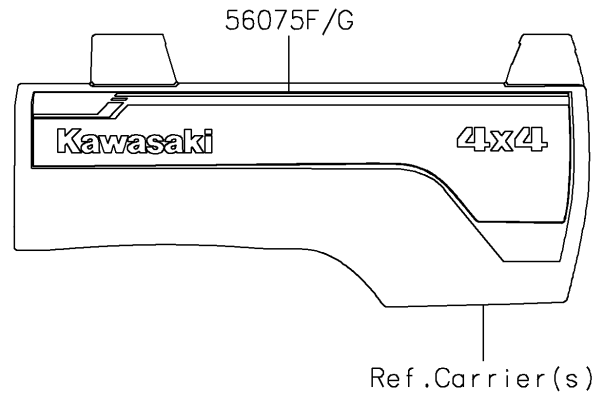

# 2022 MULE PRO-FXT™ EPS PARTS DIAGRAM

Decals(White)

F2861

## 2022 MULE PRO-FXT™ EPS PARTS LIST

Decals(White)

ITEM NAME	PART NUMBER	QUANTITY
MARK,MULE PRO-FXT (Ref # 56054)	56054-2430	2
PATTERN,FR FENDER,LH (Ref # 56075)	56075-4319	1
PATTERN,FR FENDER,RH (Ref # 56075A)	56075-4320	1
PATTERN,SIDE GUARD,LH,FR (Ref # 56075B)	56075-4321	1
PATTERN,SIDE GUARD,RH,FR (Ref # 56075C)	56075-4322	1
PATTERN,SIDE GUARD,LH,RR (Ref # 56075D)	56075-4323	1
PATTERN,SIDE GUARD,RH,RR (Ref # 56075E)	56075-4324	1
PATTERN,CARRIER PANEL,LH (Ref # 56075F)	56075-4331	1
PATTERN,CARRIER PANEL,RH (Ref # 56075G)	56075-4332	1