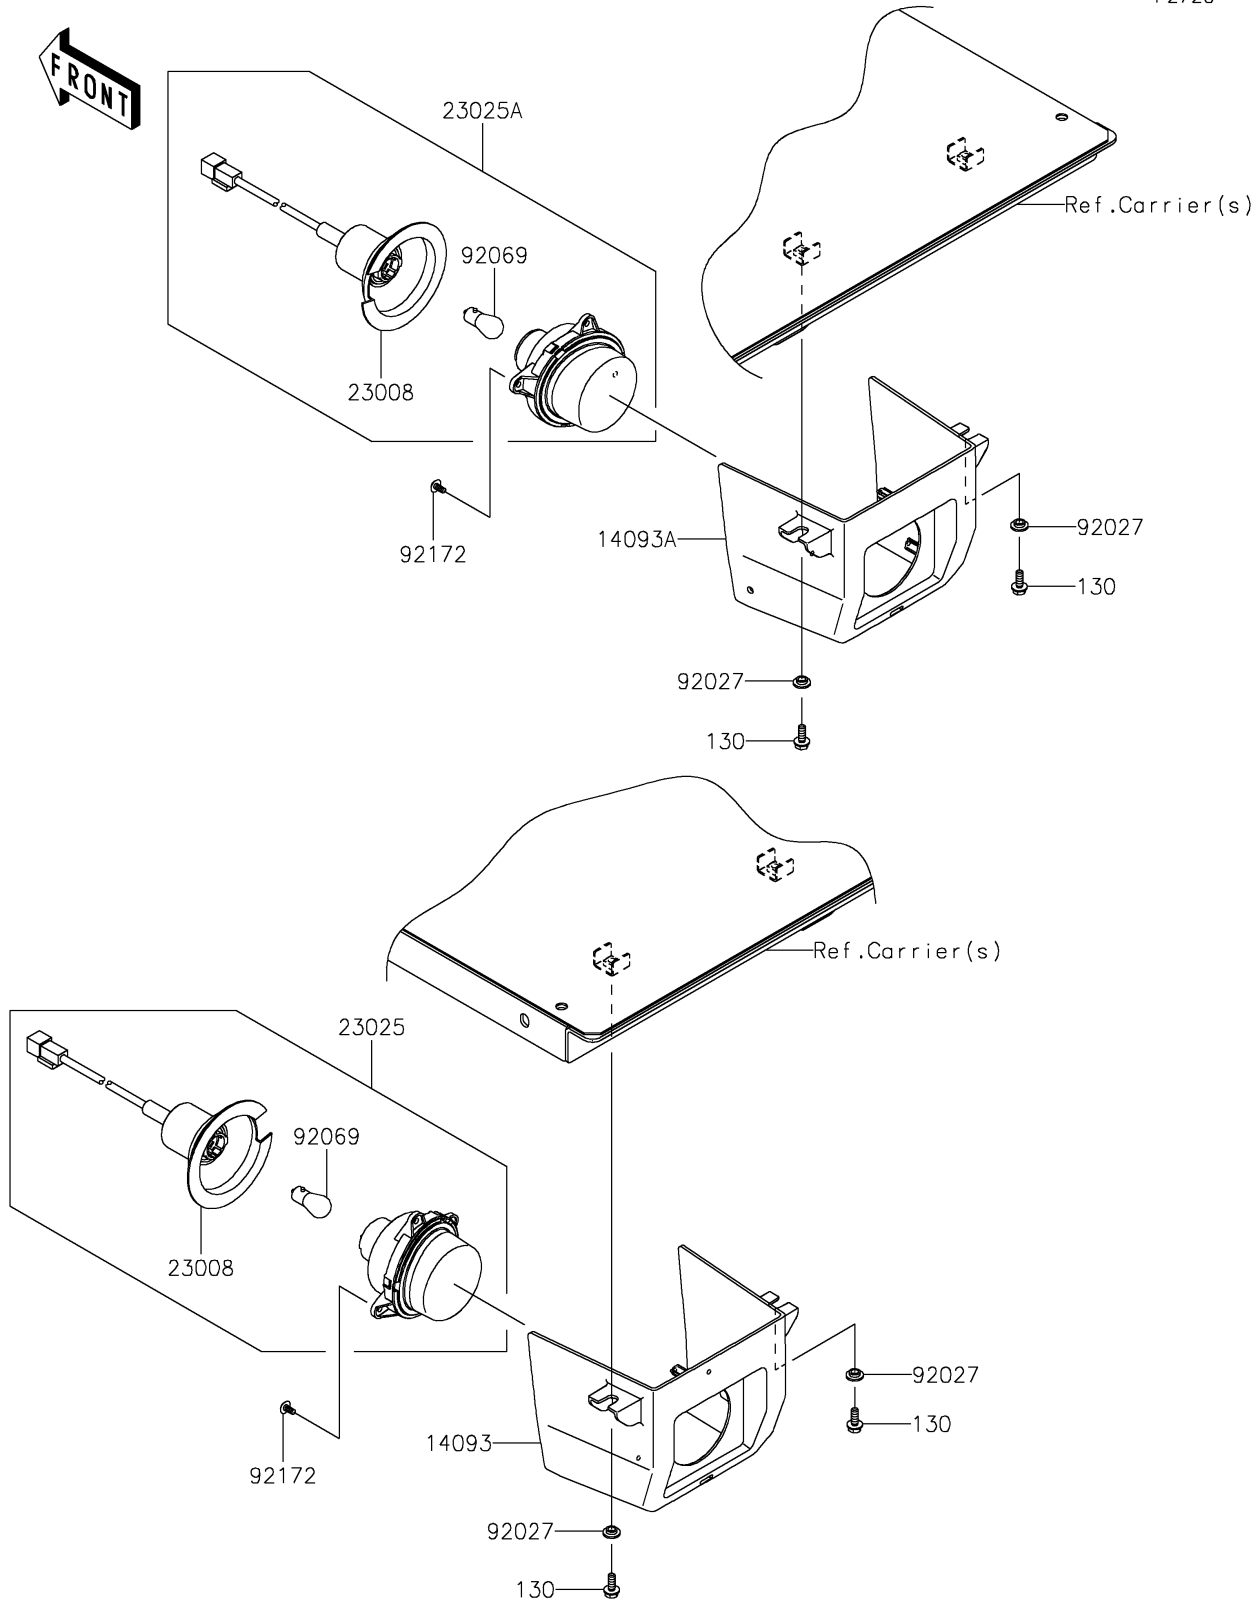

2022 MULE PRO-FXT™ EPS LE PARTS DIAGRAM

Taillight(s)

F2720

2022 MULE PRO-FXT™ EPS LE PARTS LIST

Taillight(s)

| ITEM NAME | PART NUMBER | QUANTITY |
|-----------------------------------|-------------|----------|
| COVER,TAIL LAMP,LH (Ref # 14093) | 14093-0580 | 1 |
| COVER,TAIL LAMP,RH (Ref # 14093A) | 14093-0581 | 1 |
| SOCKET-ASSY (Ref # 23008) | 23008-0162 | 2 |
| LAMP-TAIL,LH (Ref # 23025) | 23025-0334 | 1 |
| LAMP-TAIL,RH (Ref # 23025A) | 23025-0341 | 1 |
| COLLAR,L=4.6 (Ref # 92027) | 92027-1168 | 4 |
| BULB,12V 21/5W (Ref # 92069) | 92069-0072 | 2 |
| SCREW,TAPPING,5X10 (Ref # 92172) | 92172-0262 | 6 |
| BOLT-FLANGED,6X16 (Ref # 130) | 130CA0616 | 4 |