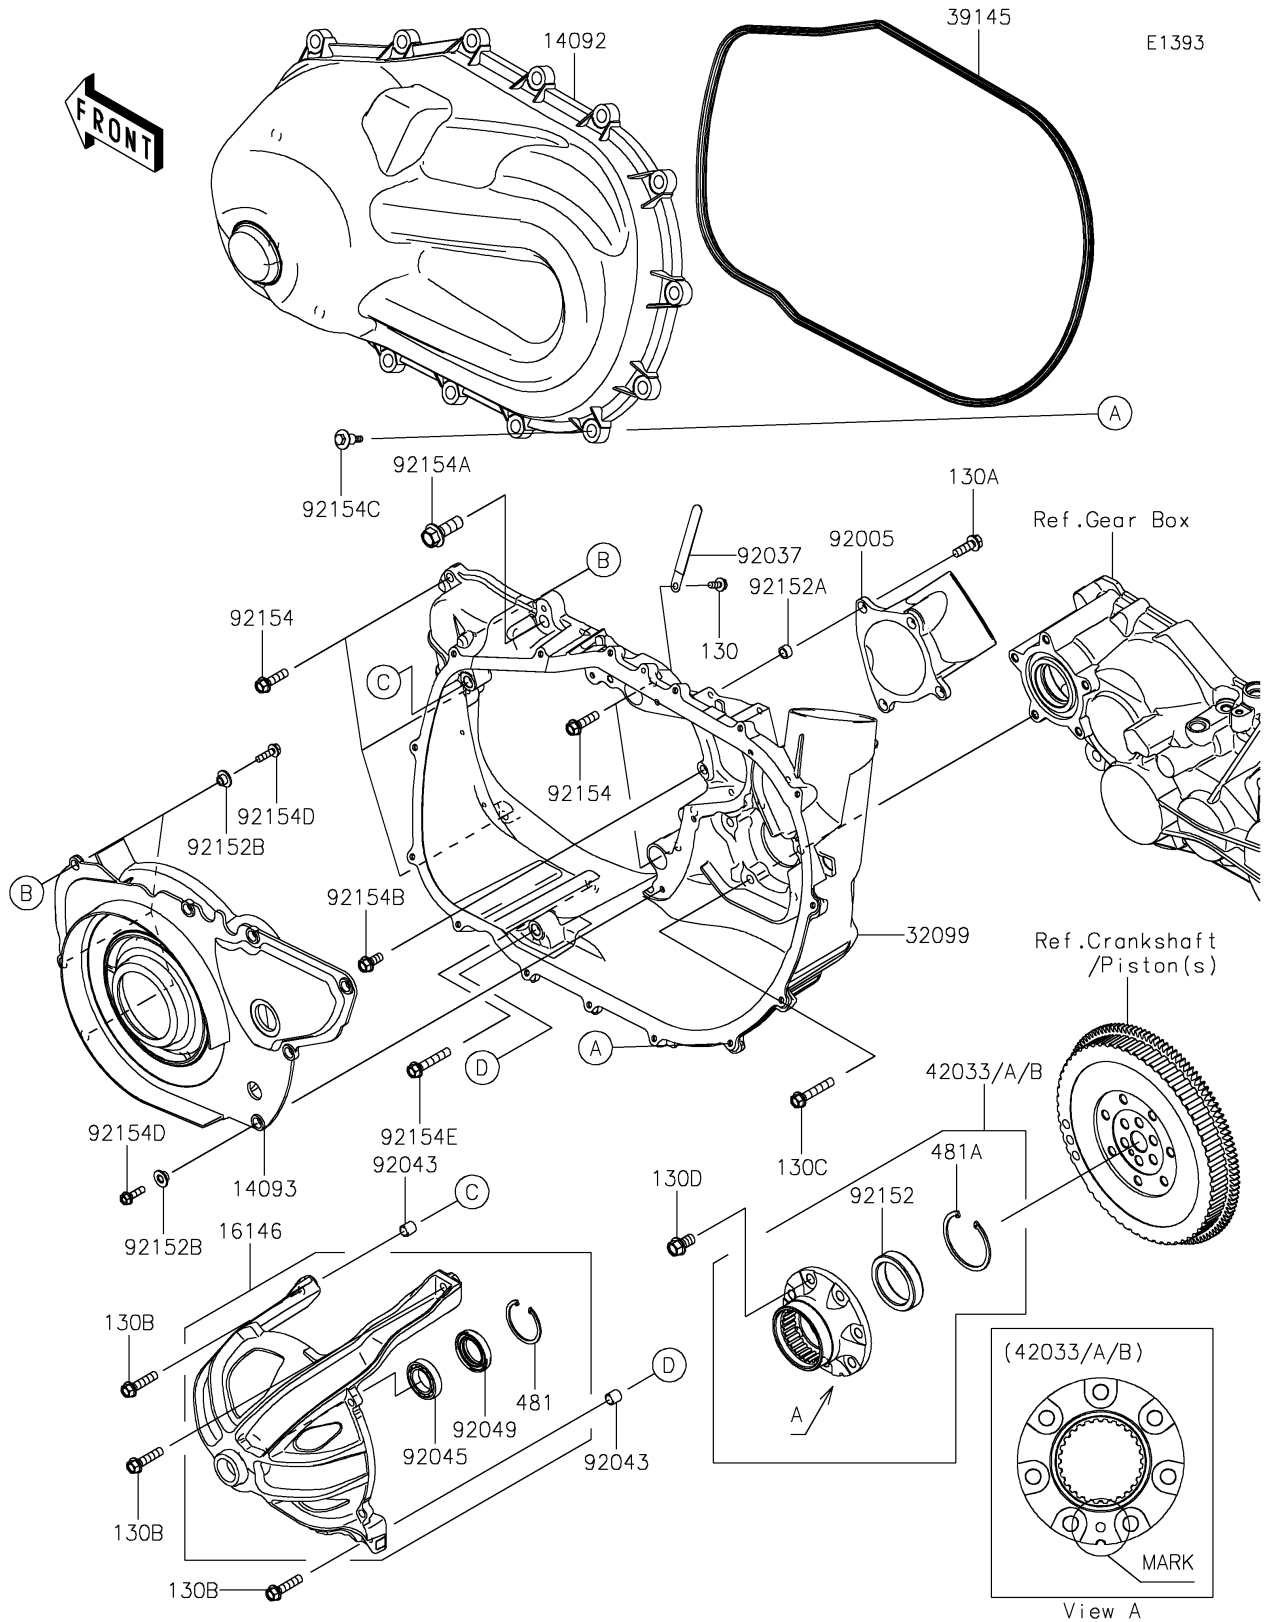

# 2022 MULE PRO-FXT™ EPS CAMO PARTS DIAGRAM

## Converter Cover

### Converter Cover

ITEM NAME	PART NUMBER	QUANTITY
COVER,CVT (Ref # 14092)	14092-1202	1
COVER (Ref # 14093)	14093-0717	1
COVER-ASSY (Ref # 16146)	16146-0734	1
CASE,CVT (Ref # 32099)	32099-0813	1
TRIM-SEAL (Ref # 39145)	39145-0047	1
COUPLING-ASSY,B MARK,WHITE (Ref # 42033)	42033-0582	1
COUPLING-ASSY,A MARK,BLUE (Ref # 42033A)	42033-0583	1
COUPLING-ASSY,C MARK,YELLOW (Ref # 42033B)	42033-0584	1
FITTING,INTAKE (Ref # 92005)	92005-0762	1
CLAMP (Ref # 92037)	92037-1993	1
PIN,12X14 (Ref # 92043)	92043-0963	2
BEARING-BALL,#6905 (Ref # 92045)	92045-036	1
SEAL-OIL,HTC 28X45X8 (Ref # 92049)	92049-0767	1
COLLAR (Ref # 92152)	92152-1822	1
COLLAR,8.8X12.3X6.9 (Ref # 92152A)	92152-1853	4
COLLAR (Ref # 92152B)	92152-1931	8
BOLT,FLANGED,8X30 (Ref # 92154)	92154-0850	5
BOLT,FLANGED,12X35 (Ref # 92154A)	92154-1337	1
BOLT,FLANGED,8X18 (Ref # 92154B)	92154-1386	1
BOLT,CVT COVER (Ref # 92154C)	92154-1522	15
BOLT,FLANGED,6X22 (Ref # 92154D)	92154-1525	8
BOLT,FLANGED,8X45 (Ref # 92154E)	92154-1526	1
BOLT-FLANGED,6X14 (Ref # 130)	130BA0614	1
BOLT-FLANGED,8X25 (Ref # 130A)	130BA0825	4
BOLT-FLANGED,8X35 (Ref # 130B)	130BA0835	3
BOLT-FLANGED,8X45 (Ref # 130C)	130BA0845	5
BOLT-FLANGED,10X18 (Ref # 130D)	130CA1018	7
CIRCLIP-TYPE-C,45MM (Ref # 481)	481J4500	1
CIRCLIP (Ref # 481A)	481J6200	1