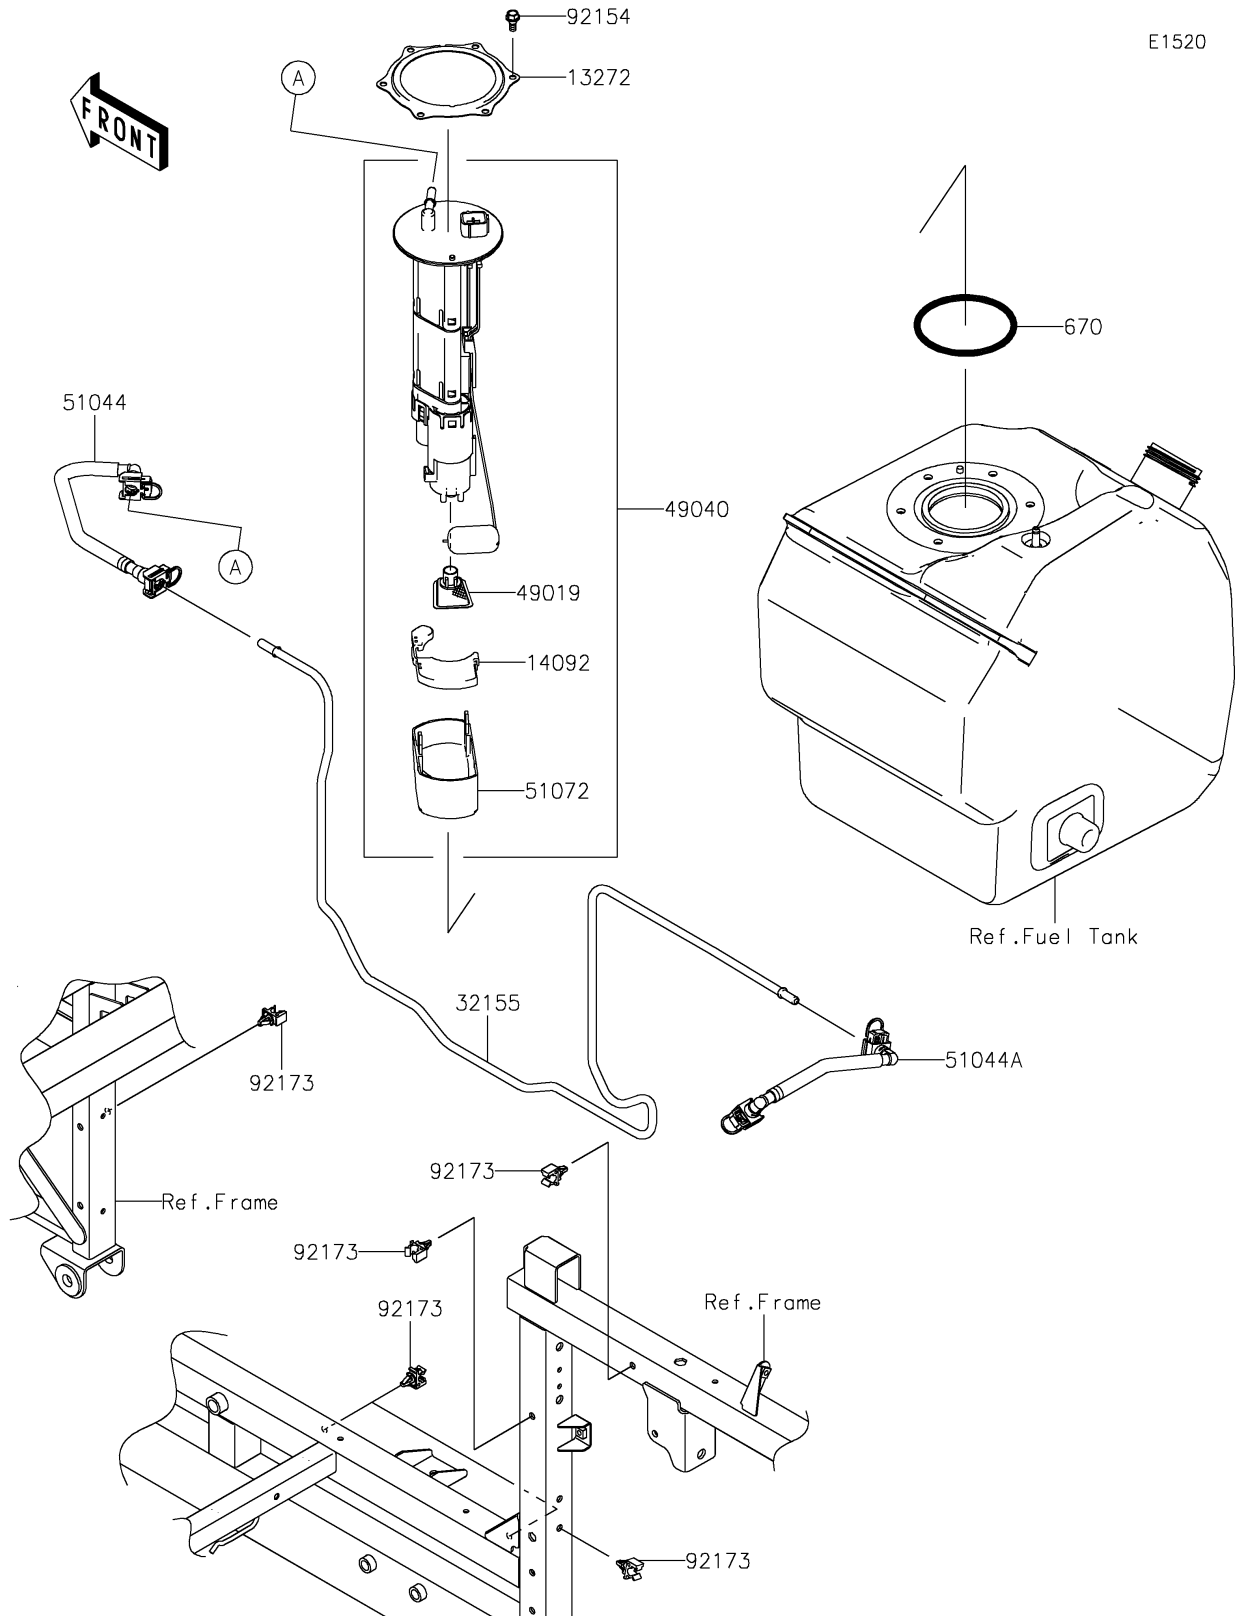

2022 MULE PRO-FXT™ EPS CAMO PARTS DIAGRAM

Fuel Pump

2022 MULE PRO-FXT™ EPS CAMO PARTS LIST

Fuel Pump

ITEM NAME	PART NUMBER	QUANTITY
PLATE (Ref # 13272)	13272-2500	1
COVER (Ref # 14092)	14092-1044	1
PIPE,FUEL (Ref # 32155)	32155-1619	1
FILTER-FUEL (Ref # 49019)	49019-0013	1
PUMP-FUEL (Ref # 49040)	49040-0733	1
TUBE-ASSY,TANK-PIPE (Ref # 51044)	51044-0833	1
TUBE-ASSY,PIPE-INJECTION PIPE (Ref # 51044A)	51044-0834	1
CHAMBER-FUEL (Ref # 51072)	51072-0003	1
BOLT,FUEL PUMP (Ref # 92154)	92154-1326	6
CLAMP,FUEL PIPE (Ref # 92173)	92173-1213	6
O RING (Ref # 670)	670E5090	1