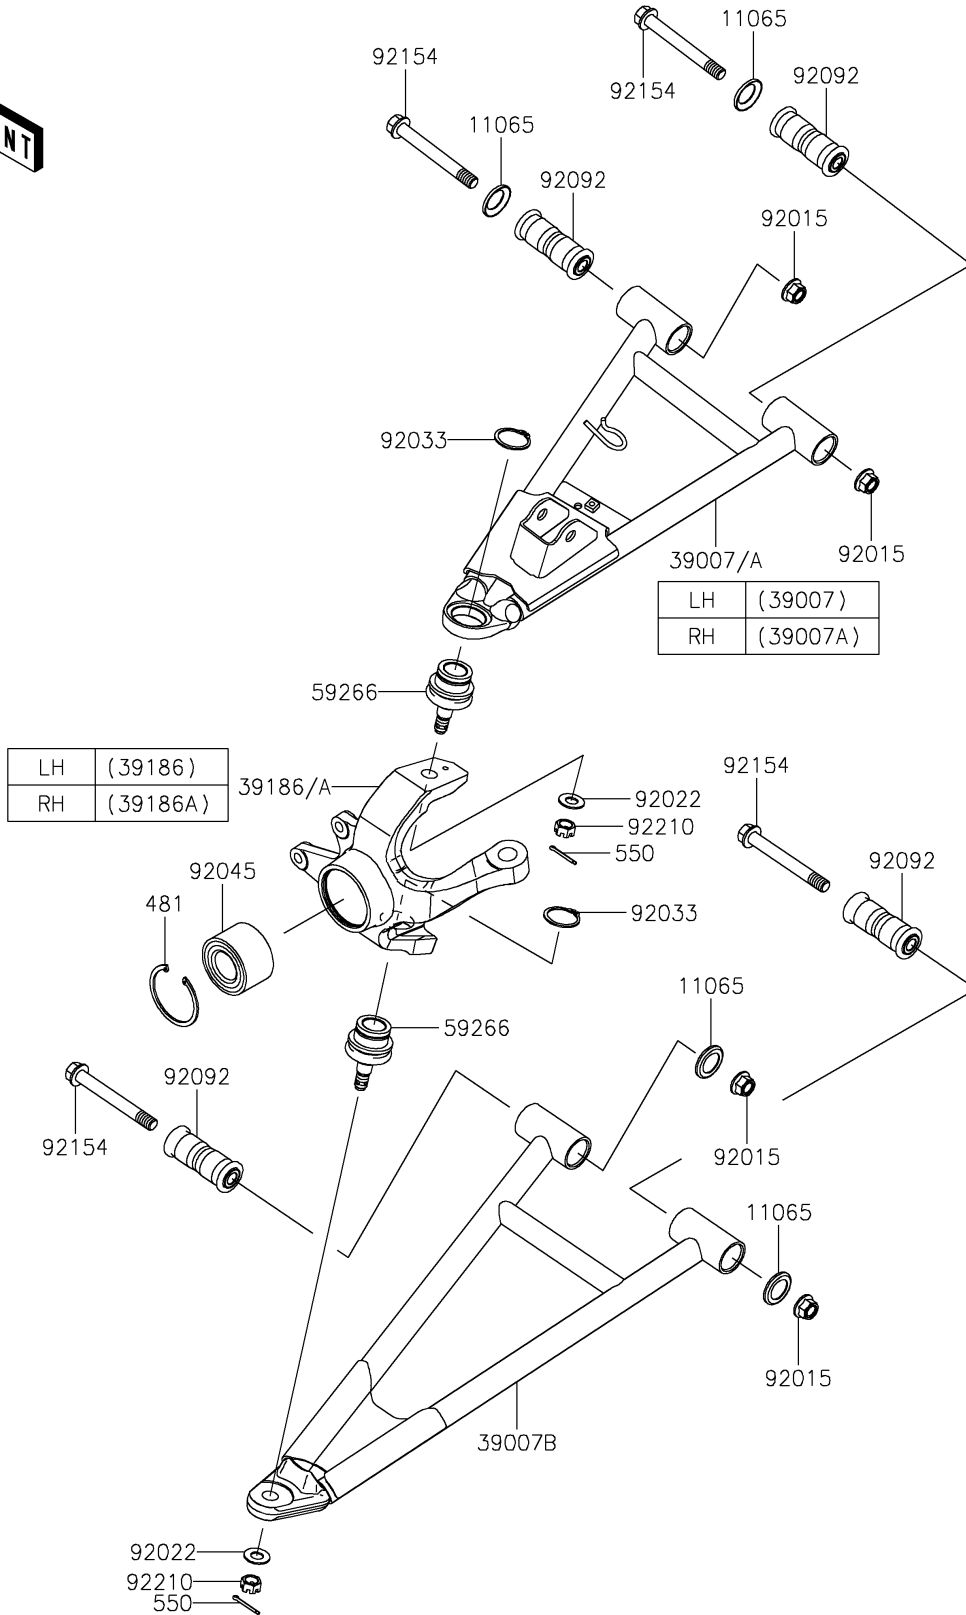

2022 MULE PRO-FXT™ EPS CAMO PARTS DIAGRAM

Front Suspension

F2152

2022 MULE PRO-FXT™ EPS CAMO PARTS LIST

Front Suspension

ITEM NAME	PART NUMBER	QUANTITY
CAP,ARM (Ref # 11065)	11065-0838	8
ARM-SUSP,FR,UPP,LH (Ref # 39007)	39007-0377	1
ARM-SUSP,FR,UPP,RH (Ref # 39007A)	39007-0378	1
ARM-SUSP,FR,LWR,LH&RH (Ref # 39007B)	39007-0383	2
KNUCKLE,FR,LH (Ref # 39186)	39186-0319	1
KNUCKLE,FR,RH (Ref # 39186A)	39186-0320	1
JOINT-BALL (Ref # 59266)	59266-0711	4
NUT,LOCK,FLANGED,12MM (Ref # 92015)	92015-1433	8
WASHER (Ref # 92022)	92022-1831	4
RING-SNAP,C-TYPE,32MM (Ref # 92033)	92033-1262	4
BEARING-BALL,30X60X37 (Ref # 92045)	92045-0905	2
BUSHING-RUBBER,12X20X78 (Ref # 92092)	92092-0028	8
BOLT,FLANGED,12X100 (Ref # 92154)	92154-1318	8
NUT,CASTLE,12MM (Ref # 92210)	92210-0395	4
CIRCLIP-TYPE-C (Ref # 481)	481J6000	2
PIN-COTTER,3.0X25 (Ref # 550)	550AA3025	4