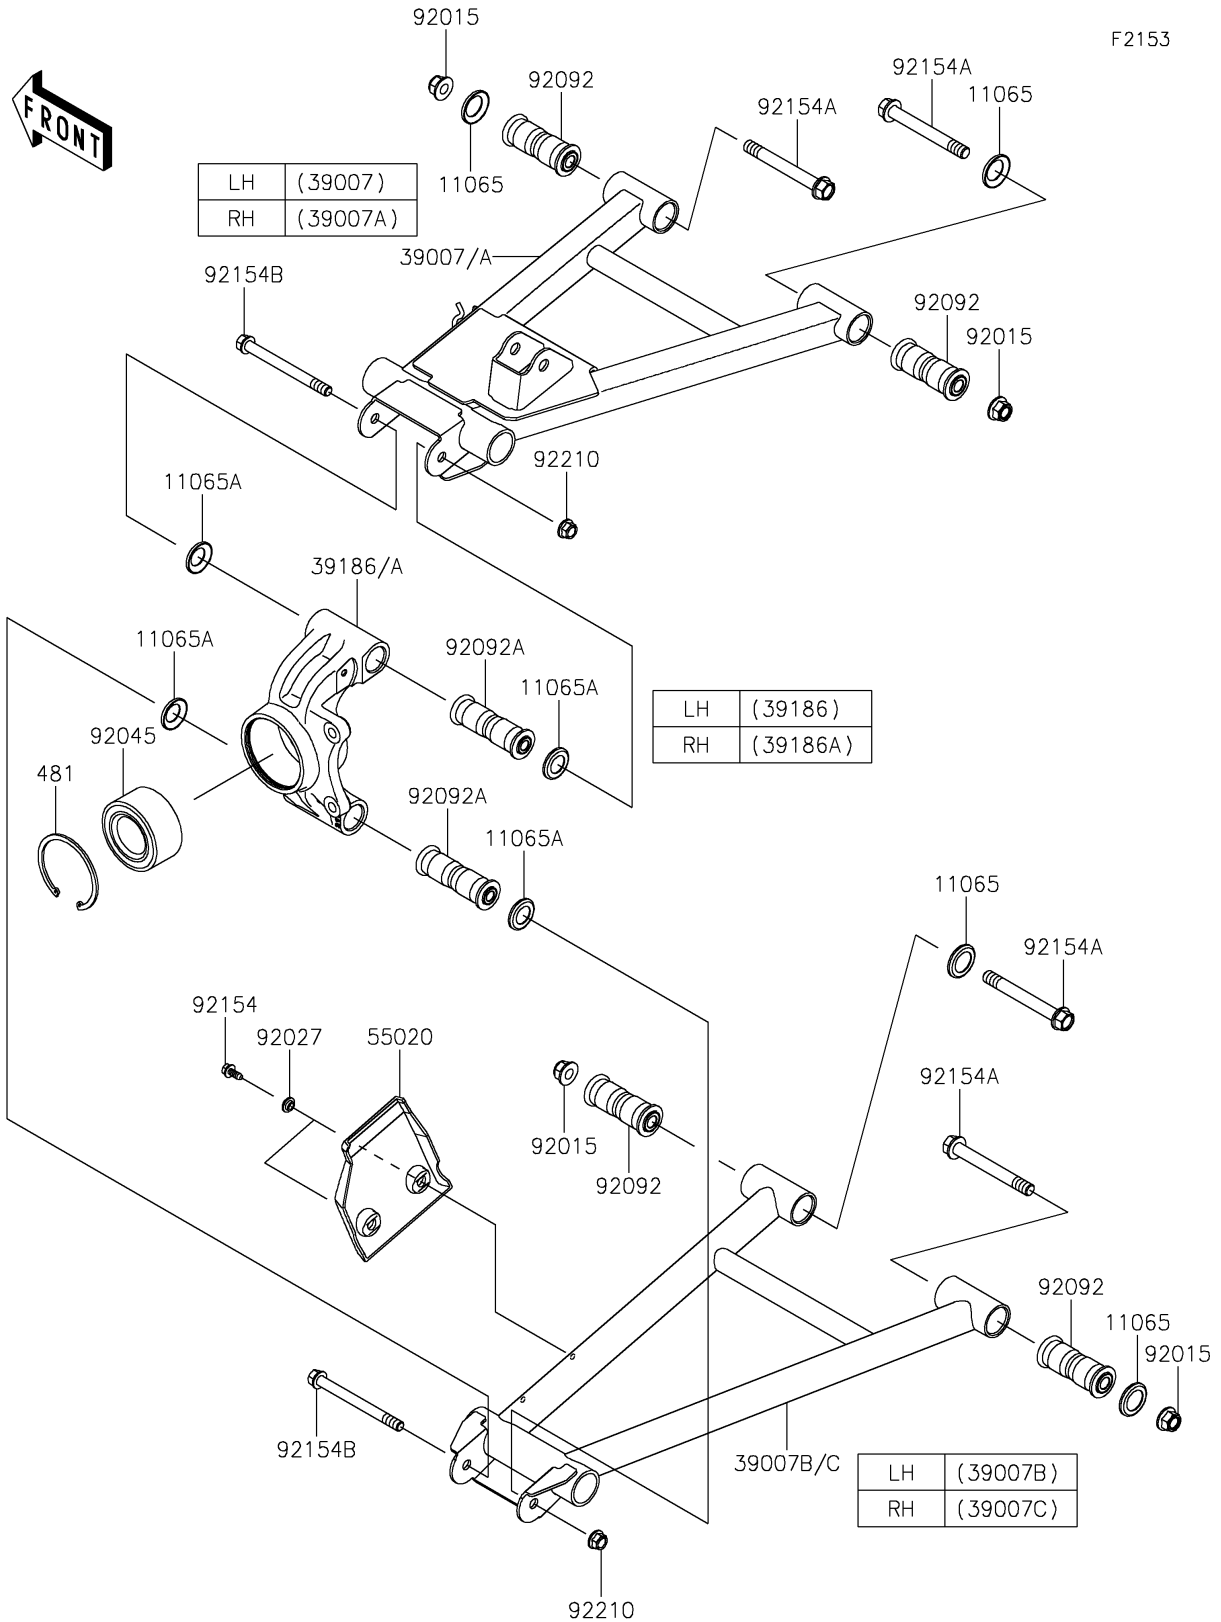

2022 MULE PRO-FXT™ EPS CAMO PARTS DIAGRAM

Rear Suspension

2022 MULE PRO-FXT™ EPS CAMO PARTS LIST

Rear Suspension

ITEM NAME	PART NUMBER	QUANTITY
CAP,ARM (Ref # 11065)	11065-0838	8
CAP (Ref # 11065A)	11065-0849	8
ARM-SUSP,RR,UPP,LH (Ref # 39007)	39007-0379	1
ARM-SUSP,RR,UPP,RH (Ref # 39007A)	39007-0380	1
ARM-SUSP,RR,LWR,LH (Ref # 39007B)	39007-0381	1
ARM-SUSP,RR,LWR,RH (Ref # 39007C)	39007-0382	1
KNUCKLE,RR,LH (Ref # 39186)	39186-0317	1
KNUCKLE,RR,RH (Ref # 39186A)	39186-0318	1
GUARD,RR CVJ (Ref # 55020)	55020-0931	2
NUT,LOCK,FLANGED,12MM (Ref # 92015)	92015-1433	8
COLLAR,L=4.6 (Ref # 92027)	92027-1168	4
BEARING-BALL,40X74X36 (Ref # 92045)	92045-0763	2
BUSHING-RUBBER,12X20X78 (Ref # 92092)	92092-0028	8
BUSHING-RUBBER,10.1X17X88 (Ref # 92092A)	92092-0029	4
BOLT,6X15.6 (Ref # 92154)	92154-1250	4
BOLT,FLANGED,12X100 (Ref # 92154A)	92154-1318	8
BOLT,FLANGED,10X110 (Ref # 92154B)	92154-1353	4
NUT,LOCK,FLANGED,10MM (Ref # 92210)	92210-0276	4
CIRCLIP-TYPE-C (Ref # 481)	481J7500	2