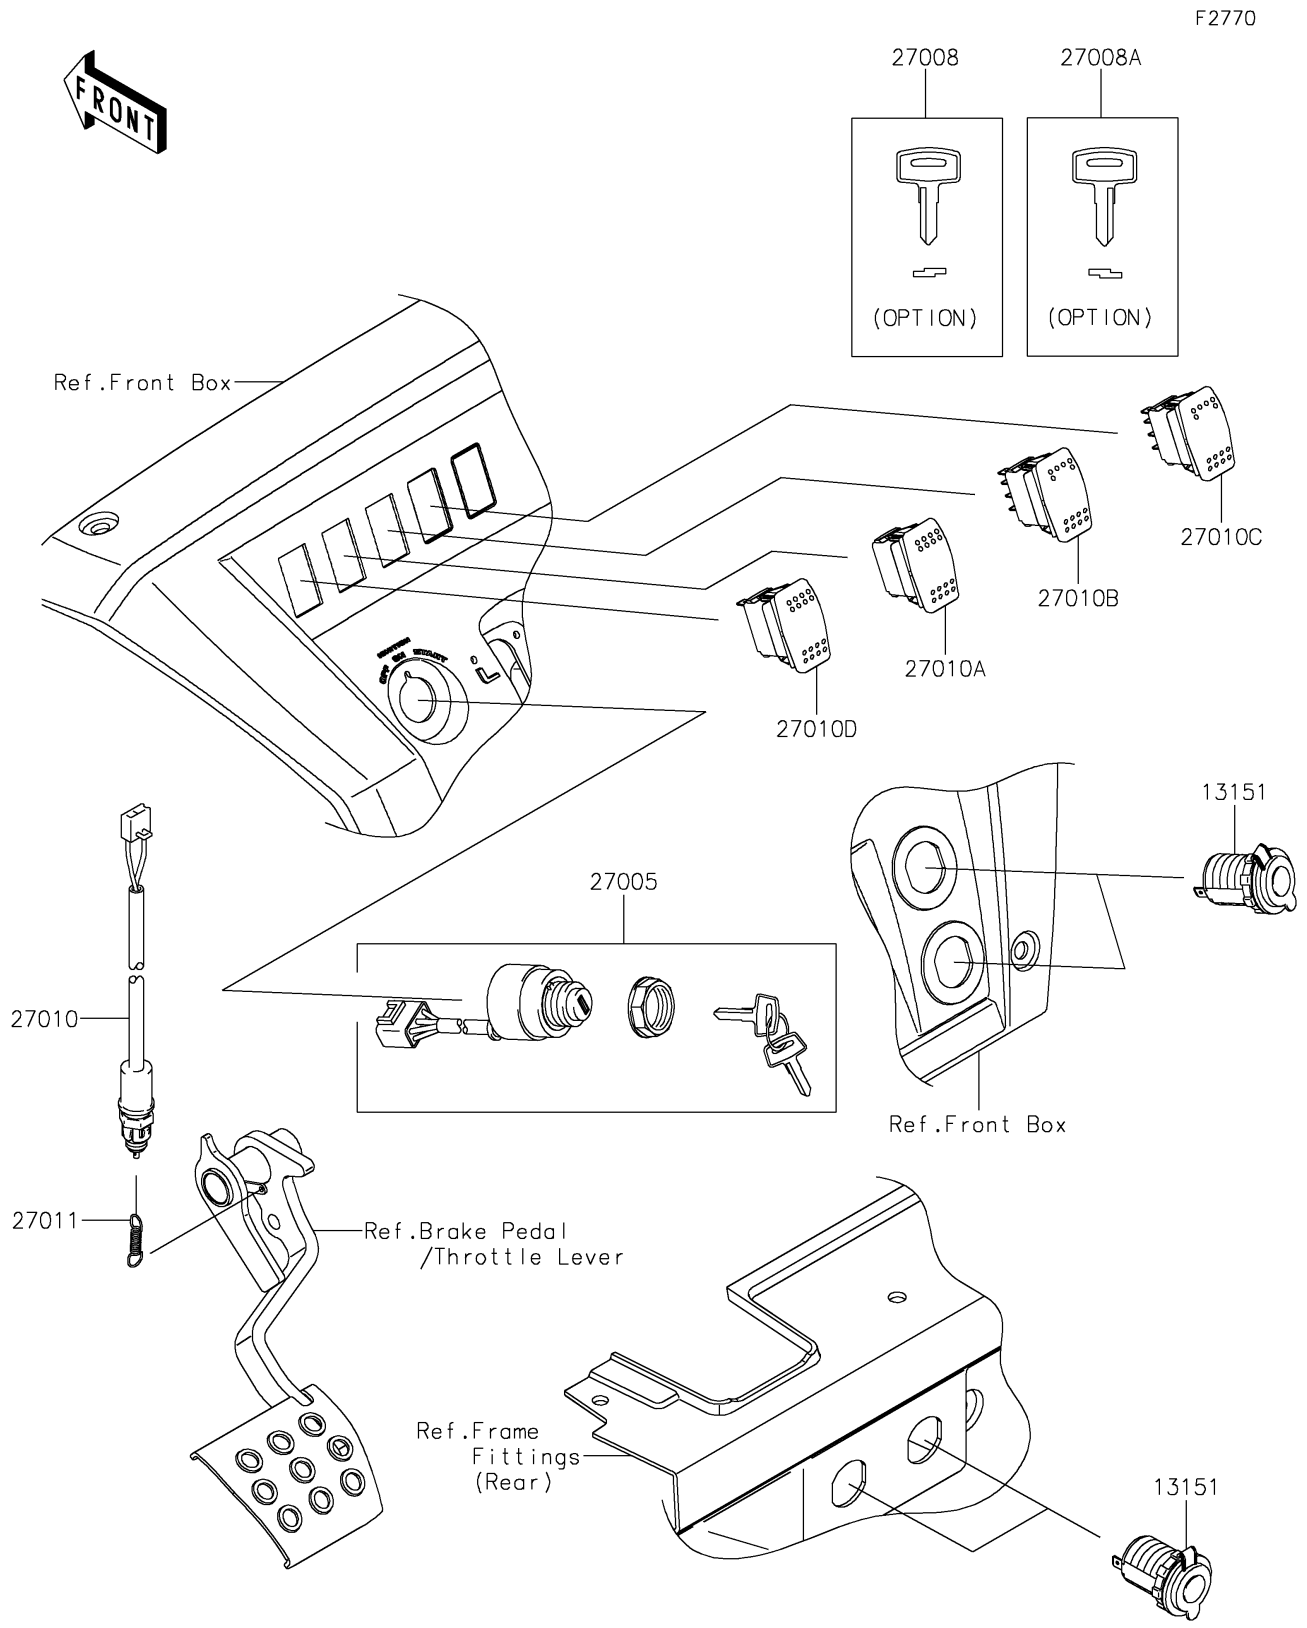

2022 MULE PRO-FXT™ EPS CAMO PARTS DIAGRAM

Ignition Switch

2022 MULE PRO-FXT™ EPS CAMO PARTS LIST

Ignition Switch

ITEM NAME	PART NUMBER	QUANTITY
SWITCH-COMP,OUTLET,12V (Ref # 13151)	13151-0556	4
SWITCH-ASSY-IGNITION (Ref # 27005)	27005-0643	1
KEY-LOCK,BLANK (Ref # 27008)	27008-1153	1
KEY-LOCK,BLANK (Ref # 27008A)	27008-1157	1
SWITCH,BRAKE (Ref # 27010)	27010-0724	1
SWITCH,2WD/4WD (Ref # 27010A)	27010-0751	1
SWITCH,OUTER (Ref # 27010B)	27010-0806	1
SWITCH,INNER (Ref # 27010C)	27010-0807	1
SWITCH,DIFF LOCK (Ref # 27010D)	27010-0810	1
SPRING,BRAKE LAMP SWITCH (Ref # 27011)	27011-006	1