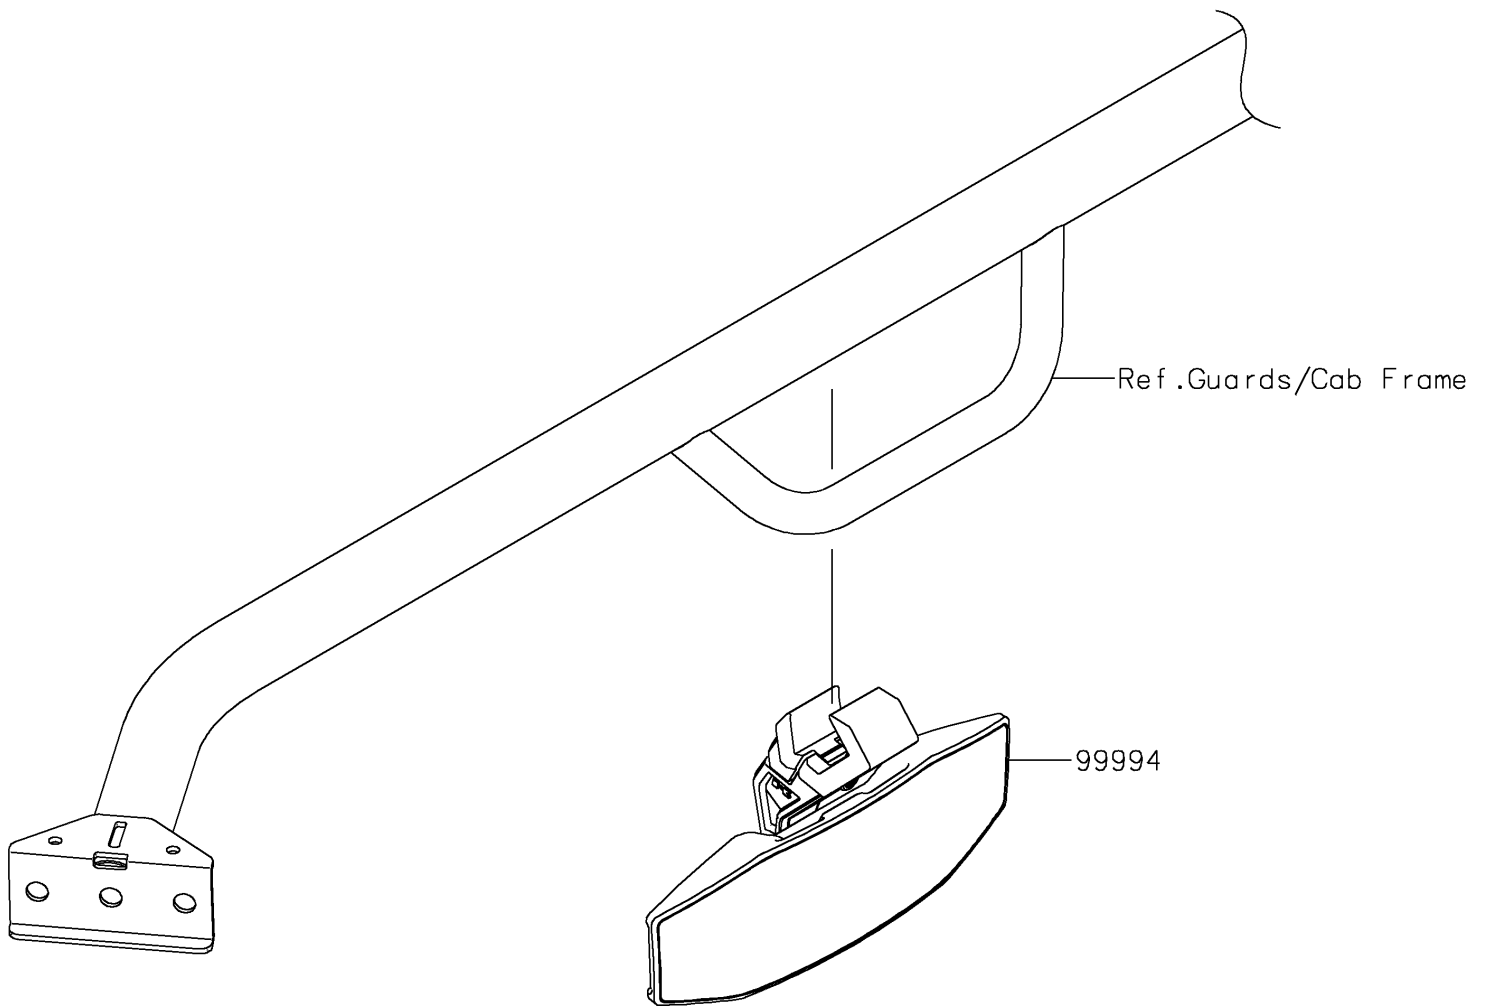

2022 MULE PRO-FXT™ RANCH EDITION PLATINUM PARTS DIAGRAM

Mirror

F2910B

2022 MULE PRO-FXT™ RANCH EDITION PLATINUM PARTS LIST

Mirror

ITEM NAME	PART NUMBER	QUANTITY
REARVIEW MIRROR (Ref # 99994)	99994-1175	1