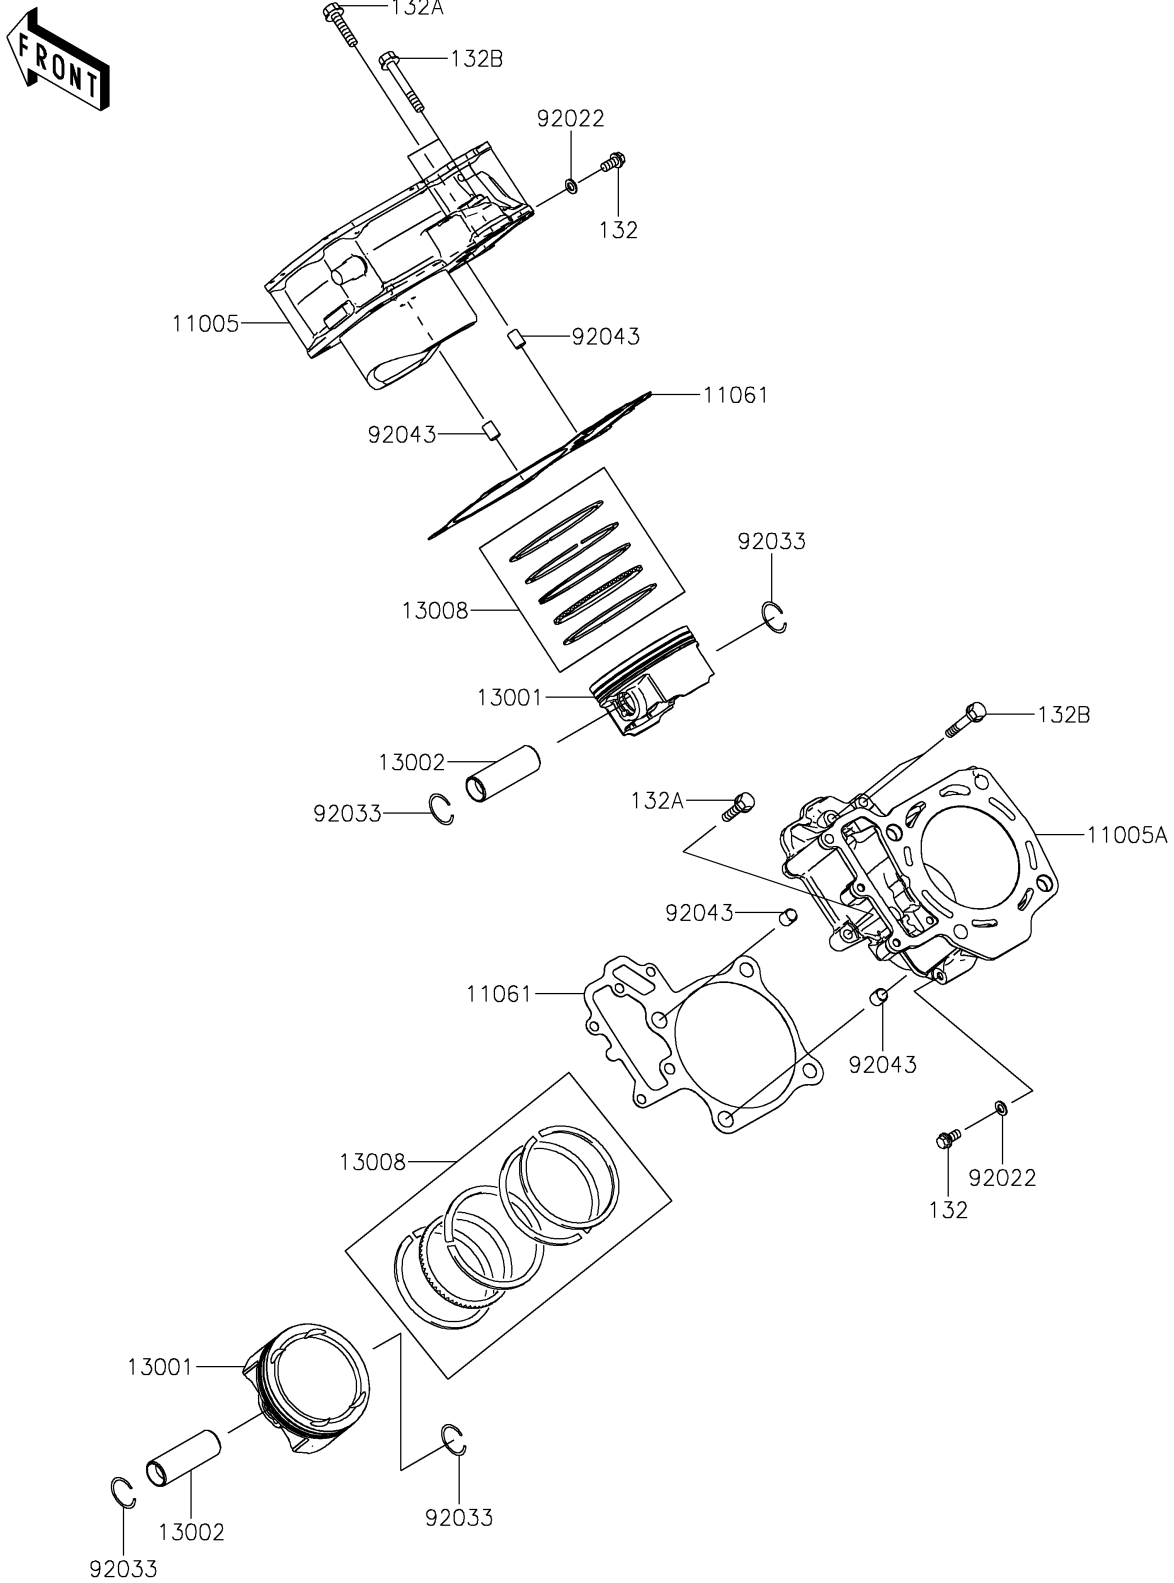

2022 Teryx4 Camo PARTS DIAGRAM

Cylinder/Piston(s)

E1120

2022 Teryx4 Camo PARTS LIST

Cylinder/Piston(s)

ITEM NAME	PART NUMBER	QUANTITY
CYLINDER-ENGINE,FR (Ref # 11005)	11005-0628	1
CYLINDER-ENGINE,RR (Ref # 11005A)	11005-0629	1
GASKET,CYLINDER BASE (Ref # 11061)	11061-0730	2
PISTON-ENGINE (Ref # 13001)	13001-0740	2
PIN-PISTON (Ref # 13002)	13002-0711	2
RING-SET-PISTON (Ref # 13008)	13008-0042	2
WASHER,6.2X11X1 (Ref # 92022)	92022-304	2
RING-SNAP (Ref # 92033)	92033-1207	4
PIN,10.1X12X14 (Ref # 92043)	92043-4009	4
BOLT-FLANGED-SMALL,6X12 (Ref # 132)	132BA0612	2
BOLT-FLANGED-SMALL,6X30 (Ref # 132A)	132BA0630	2
BOLT-FLANGED-SMALL,6X40 (Ref # 132B)	132BA0640	4