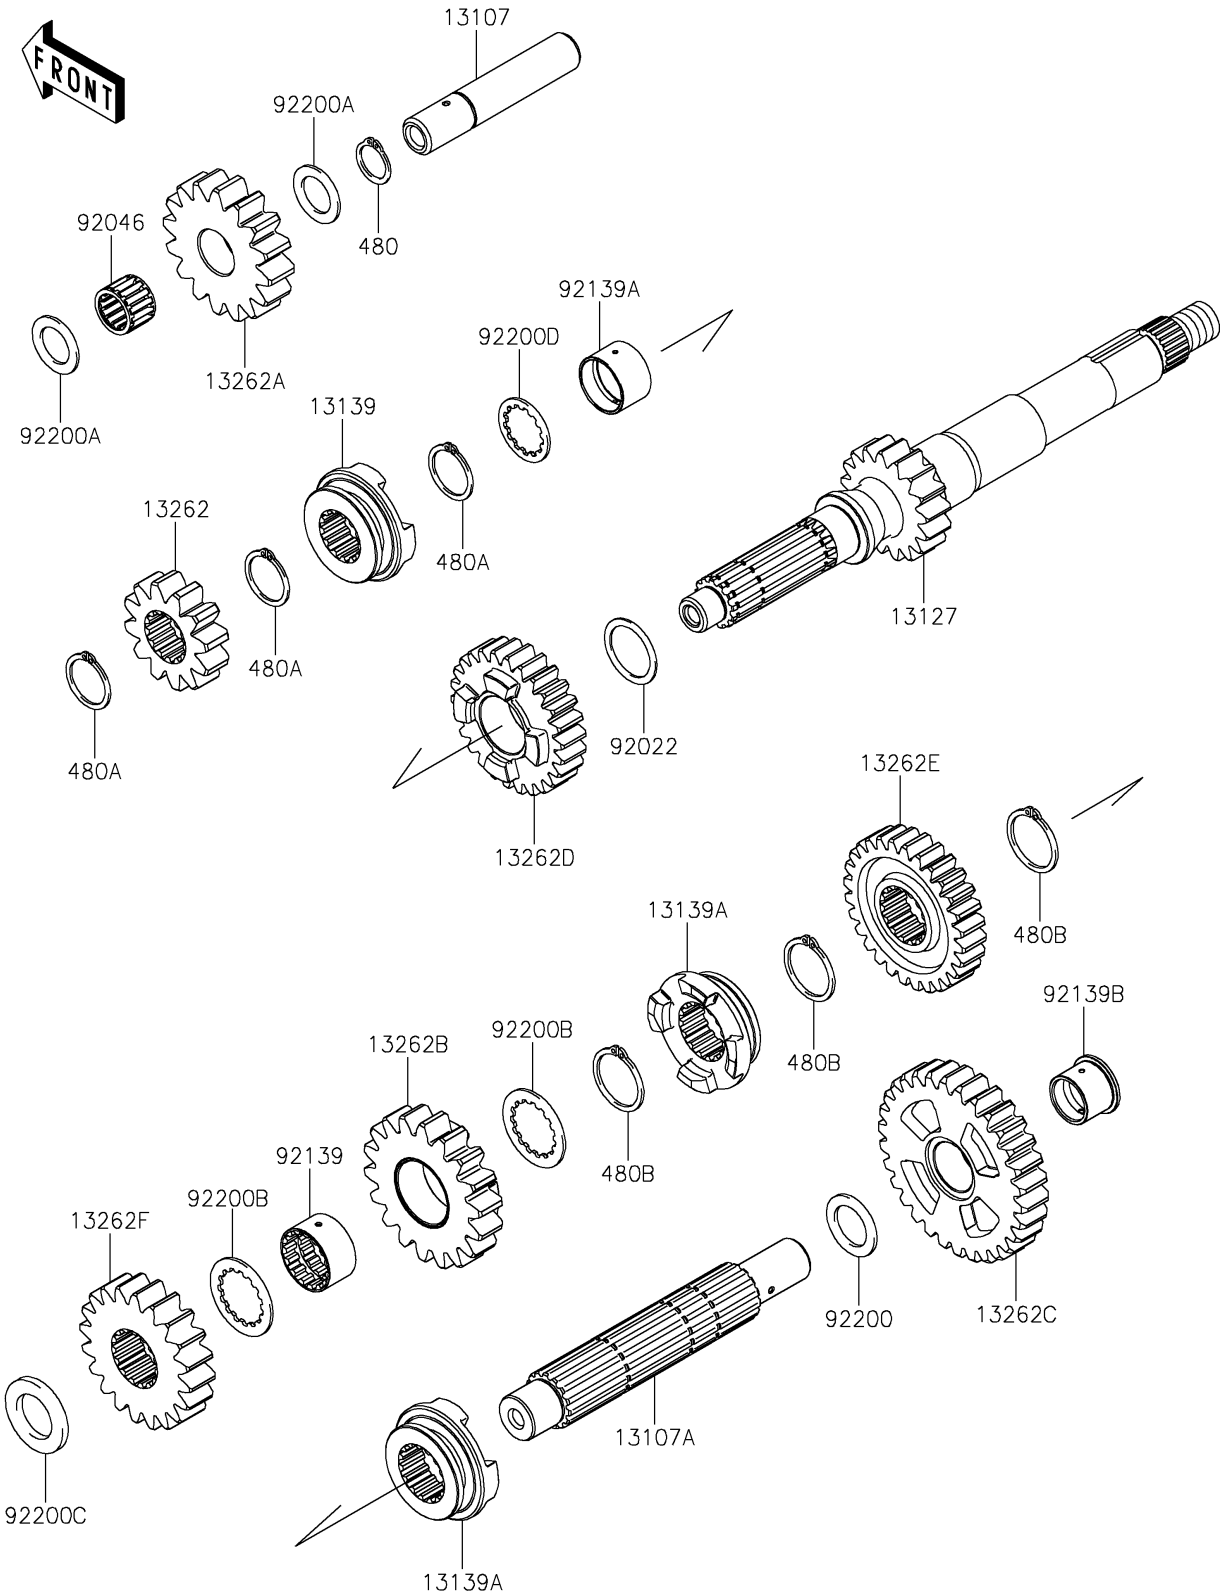

# 2023 Teryx4 PARTS DIAGRAM

Transmission

E1361

## 2023 Teryx4 PARTS LIST

### Transmission

ITEM NAME	PART NUMBER	QUANTITY
SHAFT,REVERSE (Ref # 13107)	13107-0715	1
SHAFT,COUNTER (Ref # 13107A)	13107-0716	1
SHAFT-TRANSMISSION INPUT,17T (Ref # 13127)	13127-0654	1
SHIFTER,INPUT HI (Ref # 13139)	13139-0624	1
SHIFTER,OUTPUT (Ref # 13139A)	13139-0625	2
GEAR,INPUT REVERSE,12T (Ref # 13262)	13262-0861	1
GEAR,REVERSE IDLE,16T (Ref # 13262A)	13262-0862	1
GEAR,OUTPUT REVERSE,18T (Ref # 13262B)	13262-0865	1
GEAR,OUTPUT LOW,31T (Ref # 13262C)	13262-0867	1
GEAR,INPUT HI,26T (Ref # 13262D)	13262-1551	1
GEAR,OUTPUT HI,28T (Ref # 13262E)	13262-1552	1
GEAR,OUTPUT,19T (Ref # 13262F)	13262-1553	1
WASHER,25.3X32X1 (Ref # 92022)	92022-1800	1
BEARING-NEEDLE,182216E03 C3 (Ref # 92046)	92046-0605	1
BUSHING,25X28.3X16.7 (Ref # 92139)	92139-0107	1
BUSHING,25X28X17.8 (Ref # 92139A)	92139-0280	1
BUSHING,20X24X18.7 (Ref # 92139B)	92139-0707	1
WASHER,20.2X30X1.8 (Ref # 92200)	92200-0221	1
WASHER,18.2X28X1.5 (Ref # 92200A)	92200-0716	2
WASHER,28.5X38X1.5 (Ref # 92200B)	92200-0717	2
WASHER,22.2X36X3.6 (Ref # 92200C)	92200-0718	1
WASHER,25.2X31.0X1.5 (Ref # 92200D)	92200-1239	1
CIRCLIP-TYPE-C,18MM (Ref # 480)	480J1800	1
CIRCLIP-TYPE-C,24MM (Ref # 480A)	480J2400	3
CIRCLIP-TYPE-C,28MM (Ref # 480B)	480J2800	3