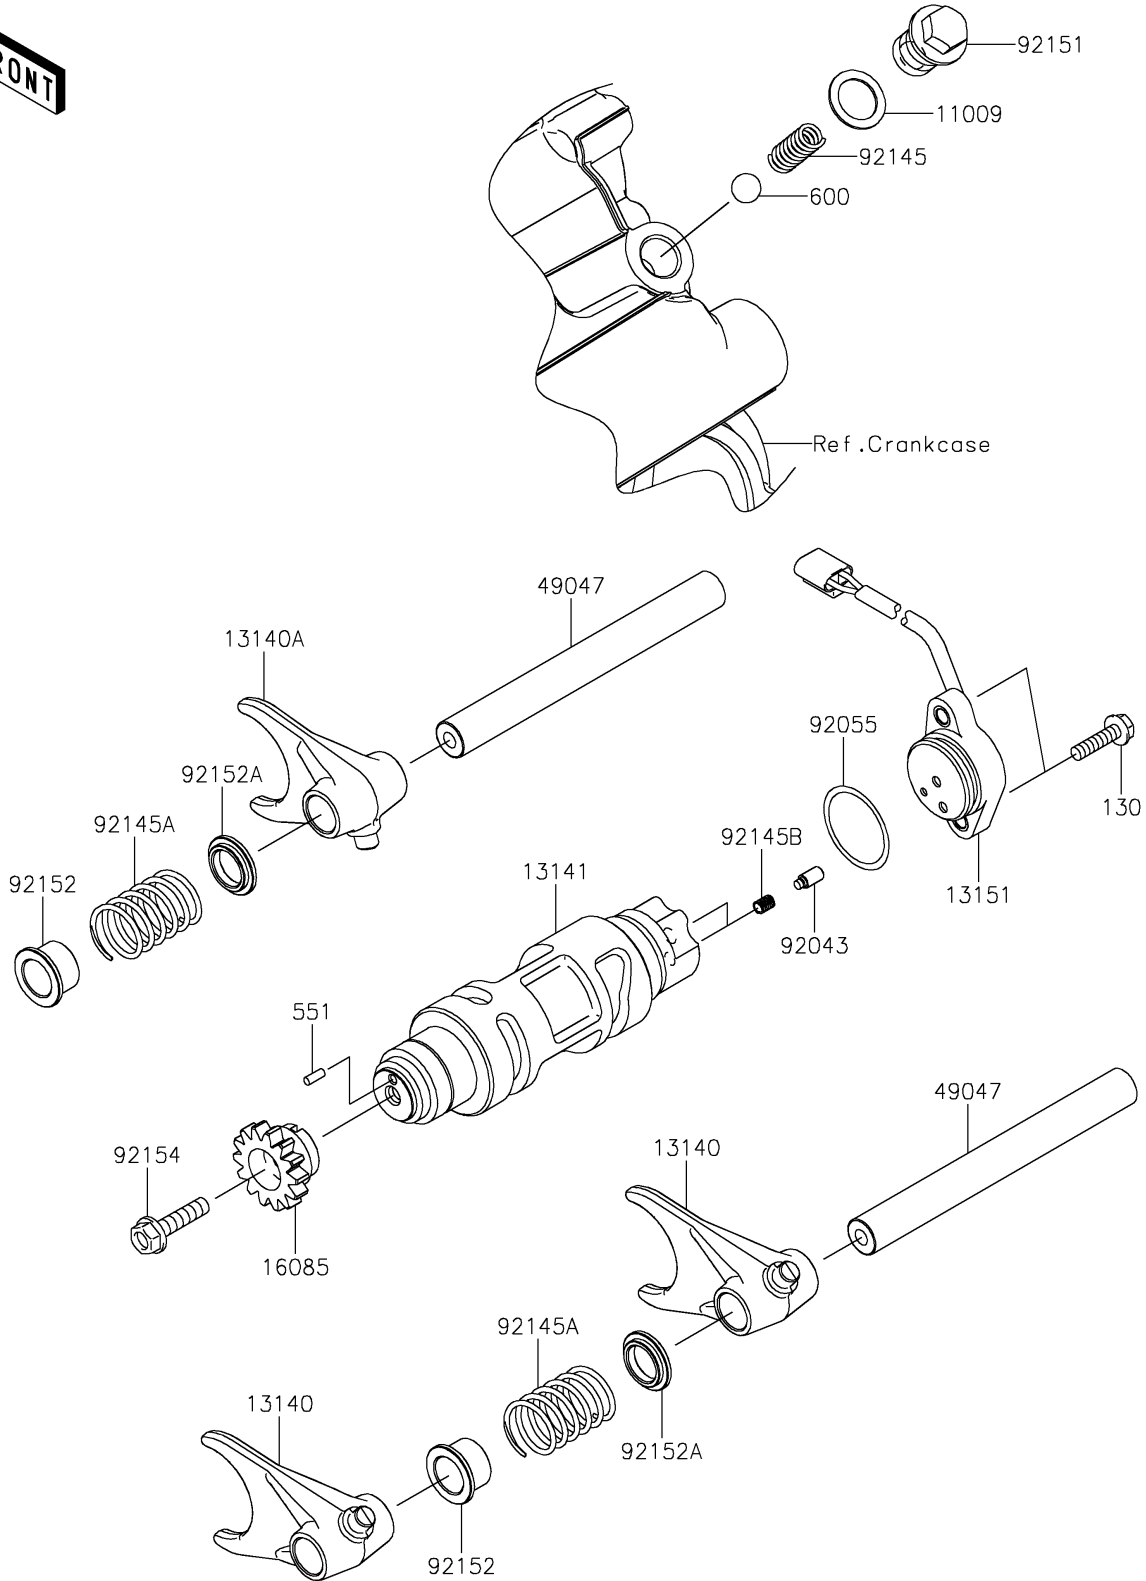

2022 TERYX4™ S LE PARTS DIAGRAM

Gear Change Drum/Shift Fork(s)

E1362

2022 TERYX4™ S LE PARTS LIST

Gear Change Drum/Shift Fork(s)

ITEM NAME	PART NUMBER	QUANTITY
GASKET,15.5X22X1 (Ref # 11009)	11009-1008	1
FORK-SHIFT,COUNTER (Ref # 13140)	13140-0622	2
FORK-SHIFT,INPUT (Ref # 13140A)	13140-0623	1
DRUM-CHANGE (Ref # 13141)	13141-0576	1
SWITCH-COMP,GEAR POSITION (Ref # 13151)	13151-0561	1
GEAR,14T (Ref # 16085)	16085-0589	1
ROD-SHIFT (Ref # 49047)	49047-0619	2
PIN (Ref # 92043)	92043-1654	2
RING-O,27.7X2.4 (Ref # 92055)	92055-091	1
SPRING (Ref # 92145)	92145-0828	1
SPRING (Ref # 92145A)	92145-0898	2
SPRING (Ref # 92145B)	92145-1414	2
BOLT (Ref # 92151)	92151-1451	1
COLLAR,14X18X12.5 (Ref # 92152)	92152-2156	2
COLLAR,14X18X4 (Ref # 92152A)	92152-2157	2
BOLT,FLANGED,6X25 (Ref # 92154)	92154-0707	1
BOLT-FLANGED,5X20 (Ref # 130)	130BA0520	2
PIN-DOWEL,3X8 (Ref # 551)	551A0308	1
BALL-STEEL,13/32 (Ref # 600)	600A1300	1