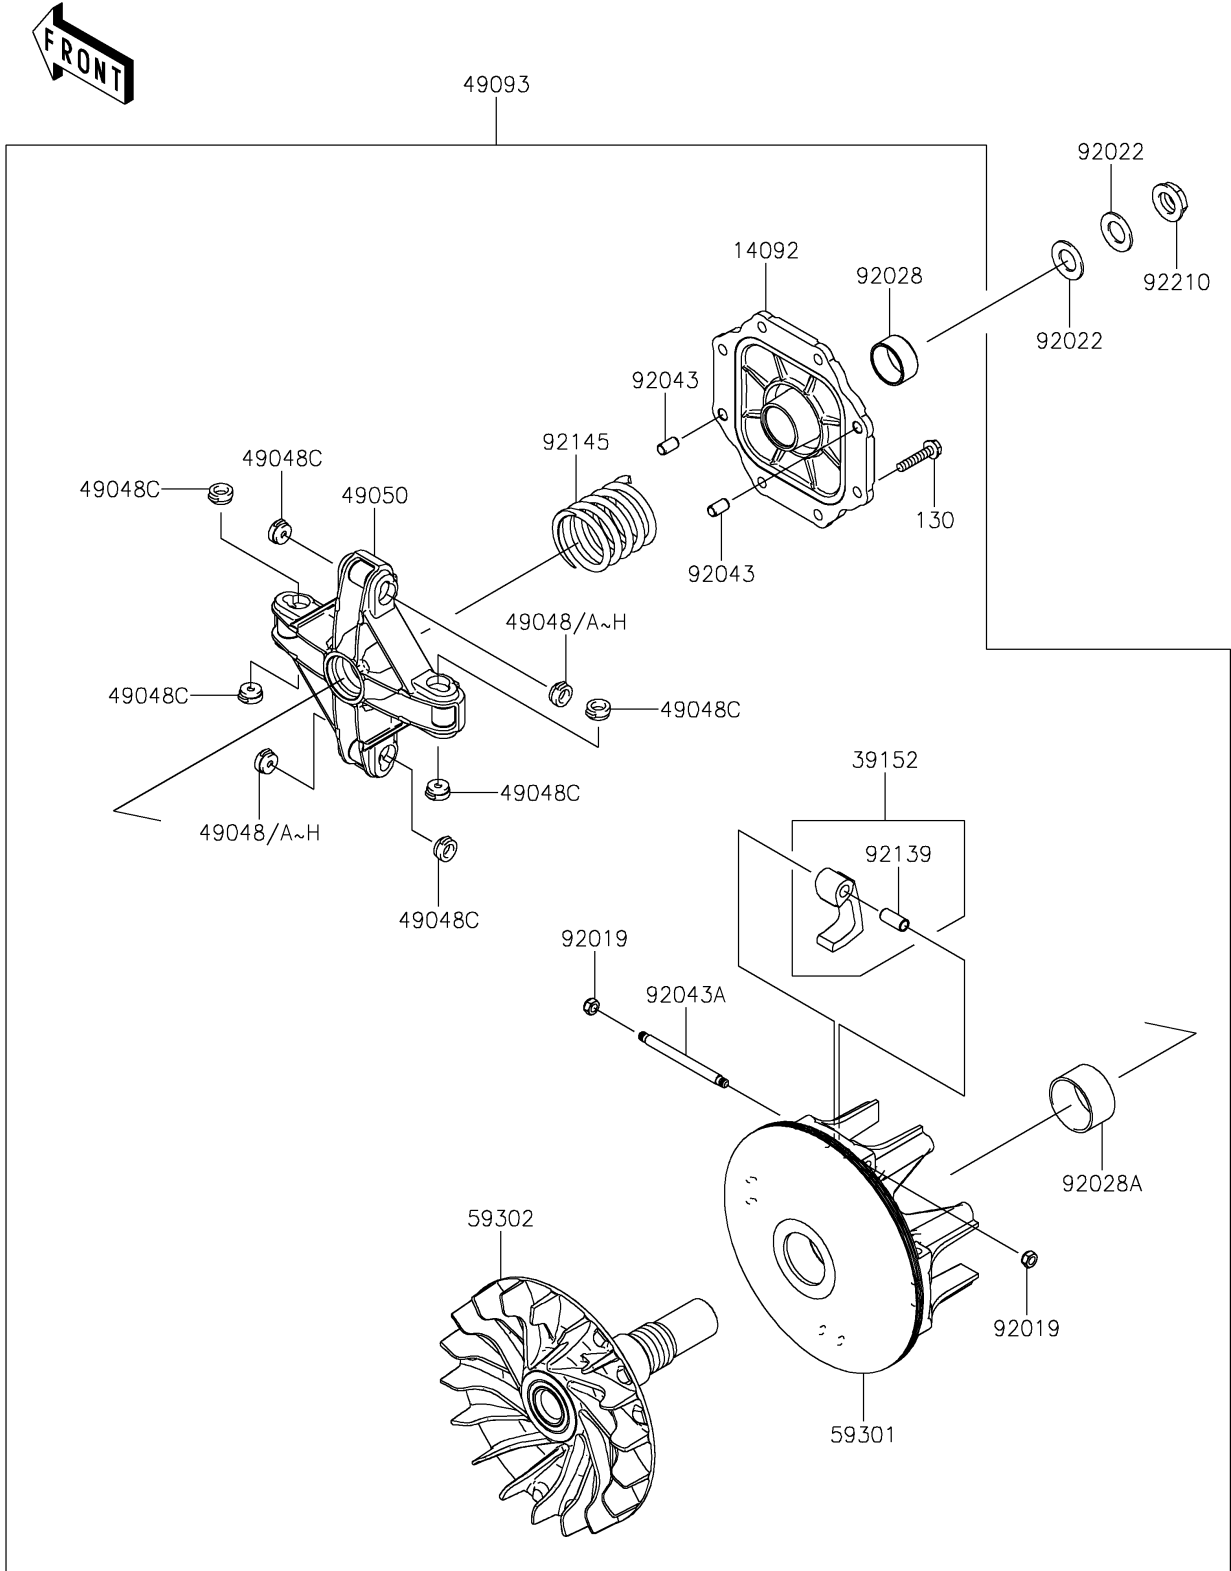

2022 Teryx4 Camo PARTS DIAGRAM

Drive Converter

E1391

2022 Teryx4 Camo PARTS LIST

Drive Converter

ITEM NAME	PART NUMBER	QUANTITY
-----------	-------------	----------