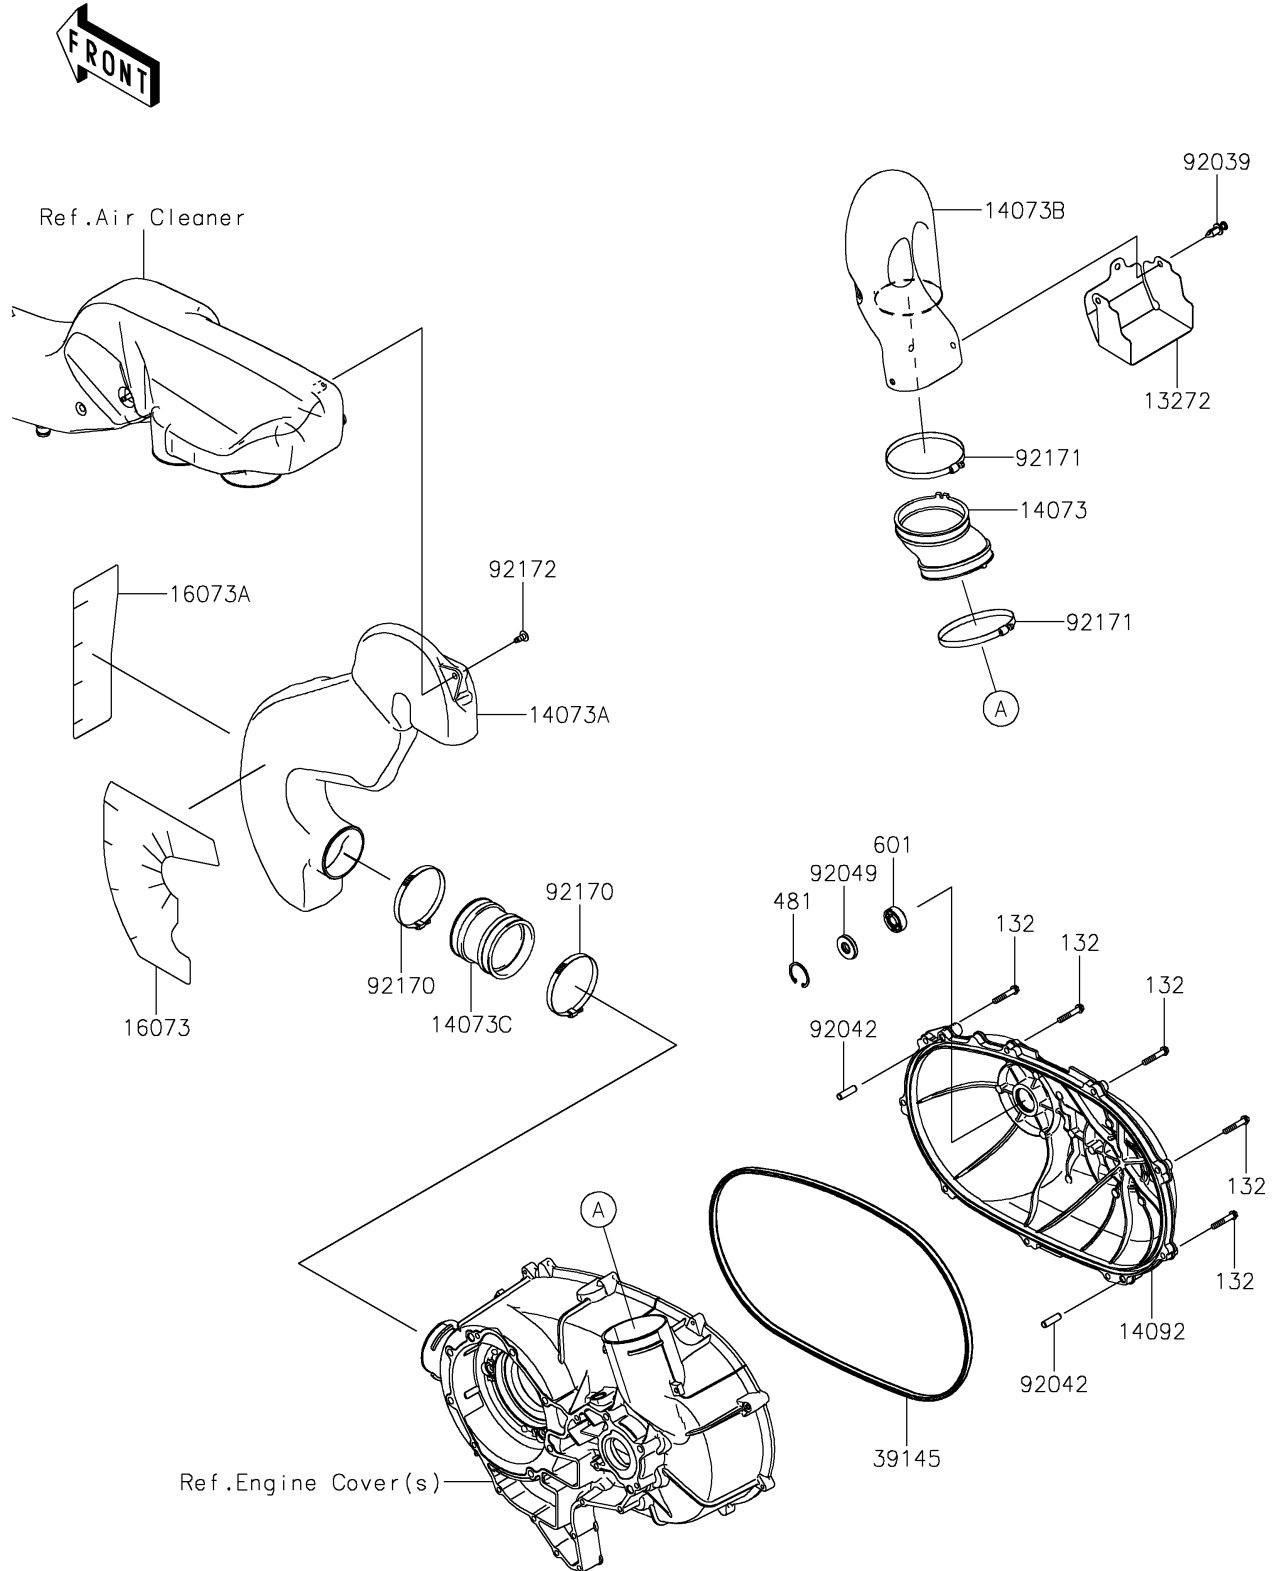

# 2022 Teryx4 Camo PARTS DIAGRAM

## Converter Cover

E1393

## 2022 Teryx4 Camo PARTS LIST

### Converter Cover

ITEM NAME	PART NUMBER	QUANTITY
PLATE (Ref # 13272)	13272-2060	1
DUCT,JOINT (Ref # 14073)	14073-0307	1
DUCT,INTAKE (Ref # 14073A)	14073-0760	1
DUCT,EXHAUST (Ref # 14073B)	14073-0839	1
DUCT,JOINT (Ref # 14073C)	14073-1805	1
COVER,CVT (Ref # 14092)	14092-0266	1
INSULATOR (Ref # 16073)	16073-0843	1
INSULATOR (Ref # 16073A)	16073-0844	1
TRIM-SEAL,CVT COVER (Ref # 39145)	39145-0043	1
RIVET (Ref # 92039)	92039-0776	3
PIN,DOWEL,8X28 (Ref # 92042)	92042-050	2
SEAL-OIL,12X32X5.8 (Ref # 92049)	92049-0167	1
CLAMP (Ref # 92170)	92170-1763	2
CLAMP (Ref # 92171)	92171-1383	2
SCREW (Ref # 92172)	92172-0297	1
BOLT-FLANGED-SMALL,6X35 (Ref # 132)	132BA0635	9
CIRCLIP-TYPE-C,32MM (Ref # 481)	481J3200	1
BEARING-BALL (Ref # 601)	601A6201	1