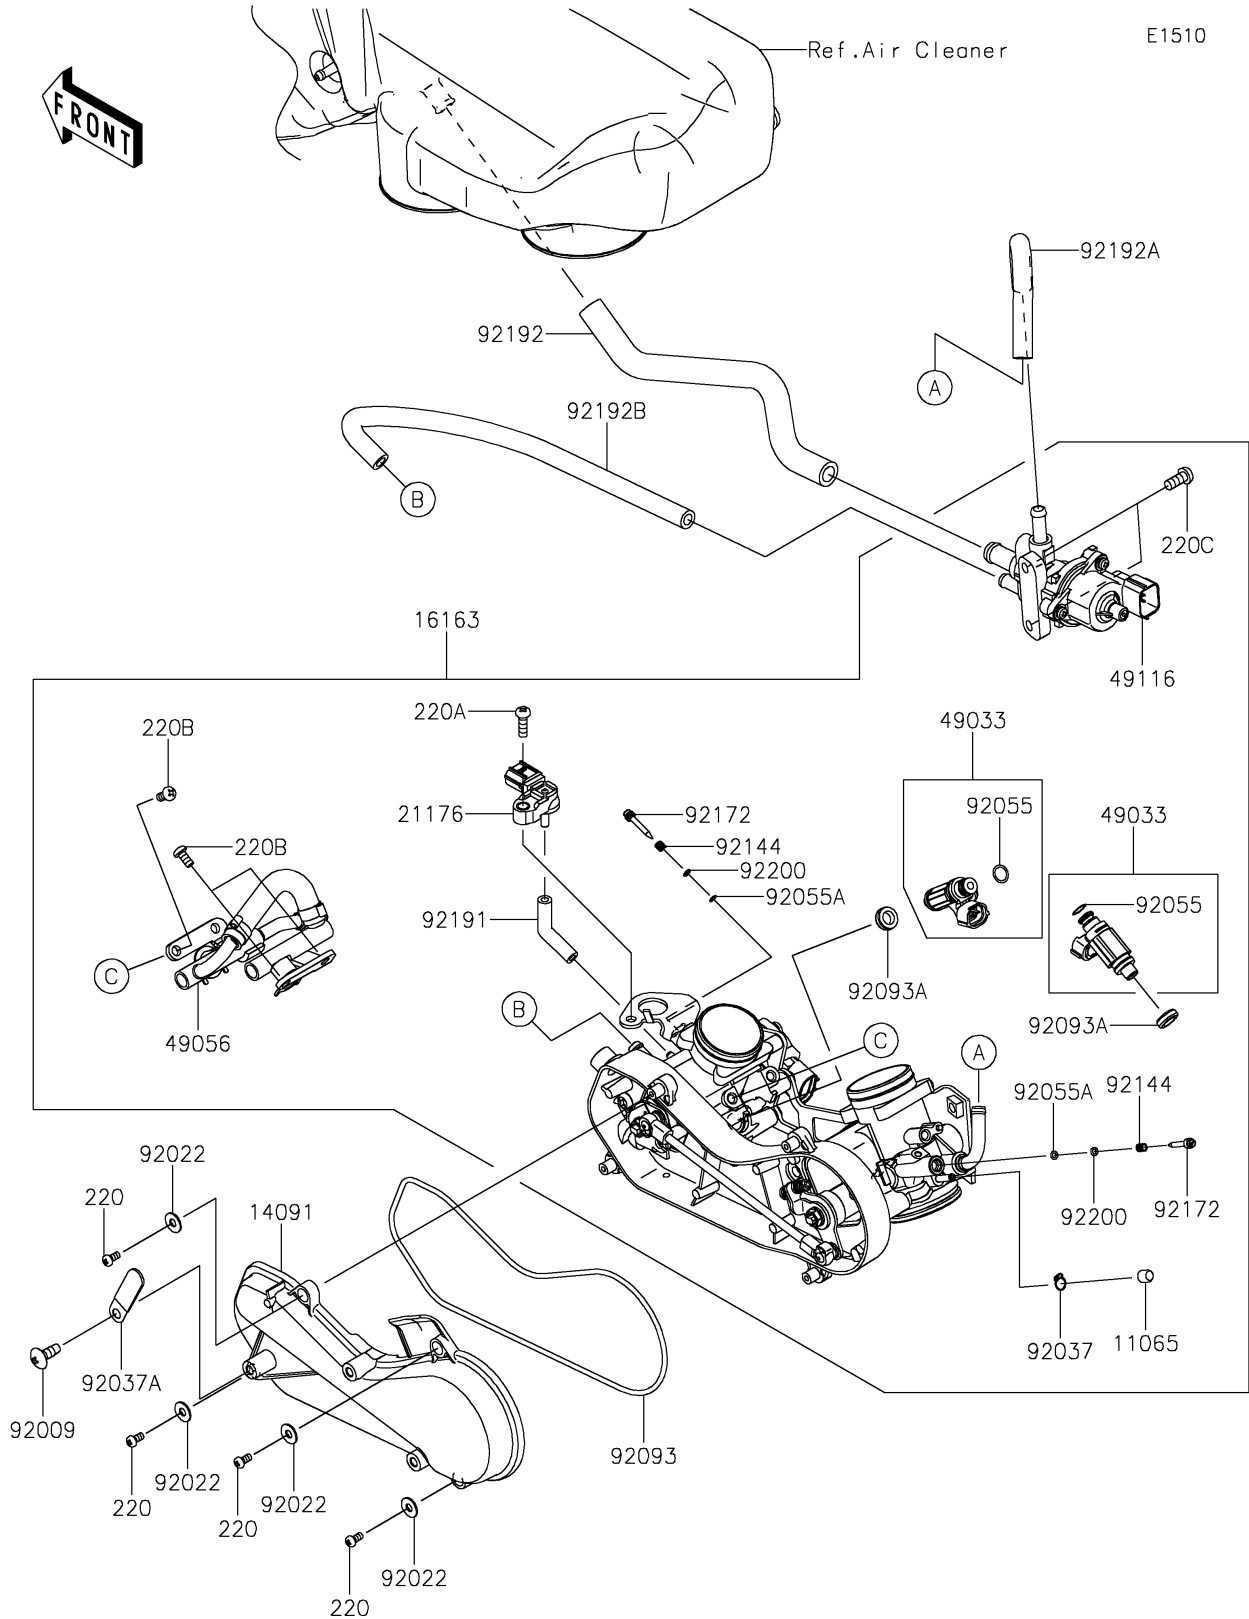

2022 Teryx4 Camo PARTS DIAGRAM

Throttle

2022 Teryx4 Camo PARTS LIST

Throttle

ITEM NAME	PART NUMBER	QUANTITY
CAP (Ref # 11065)	11065-0072	1
COVER,THROTTLE LINK (Ref # 14091)	14091-1731	1
THROTTLE-ASSY,36EIS (Ref # 16163)	16163-0790	1
SENSOR,PRESSURE (Ref # 21176)	21176-0906	1
NOZZLE-INJECTION (Ref # 49033)	49033-0011	2
PIPE-INJECTION (Ref # 49056)	49056-0033	1
VALVE-ASSY,ISC (Ref # 49116)	49116-0021	1
SCREW,6X12 (Ref # 92009)	92009-1480	1
WASHER,5.2X13X1 (Ref # 92022)	92022-1380	4
CLAMP,TUBE (Ref # 92037)	92037-1124	1
CLAMP,L=45 (Ref # 92037A)	92037-1539	1
RING-O,INJECTION NOZZLE (Ref # 92055)	92055-1622	2
RING-O,AIR SCREW (Ref # 92055A)	92055-1658	2
SEAL (Ref # 92093)	92093-0082	1
SEAL (Ref # 92093A)	92093-0127	2
SPRING,THROTTLE STOP SCREW (Ref # 92144)	92144-1674	2
SCREW (Ref # 92172)	92172-0156	2
TUBE,3.2X7.4X70 (Ref # 92191)	92191-1552	1
TUBE,ISC-CHAMBER (Ref # 92192)	92192-0948	1
TUBE,ISC-THROTTLE RR (Ref # 92192A)	92192-1211	1
TUBE,ISC-THROTTLE FR (Ref # 92192B)	92192-1212	1
WASHER,PILOT AIR SCREW (Ref # 92200)	92200-1564	2
SCREW-PAN-CROS,4X8 (Ref # 220)	220AA0408	4
SCREW-PAN-CROS,5X16 (Ref # 220A)	220AA0516	1
SCREW-PAN-CROS,6X12 (Ref # 220B)	220AA0612	4
SCREW-PAN-CROS,6X14 (Ref # 220C)	220AA0614	2