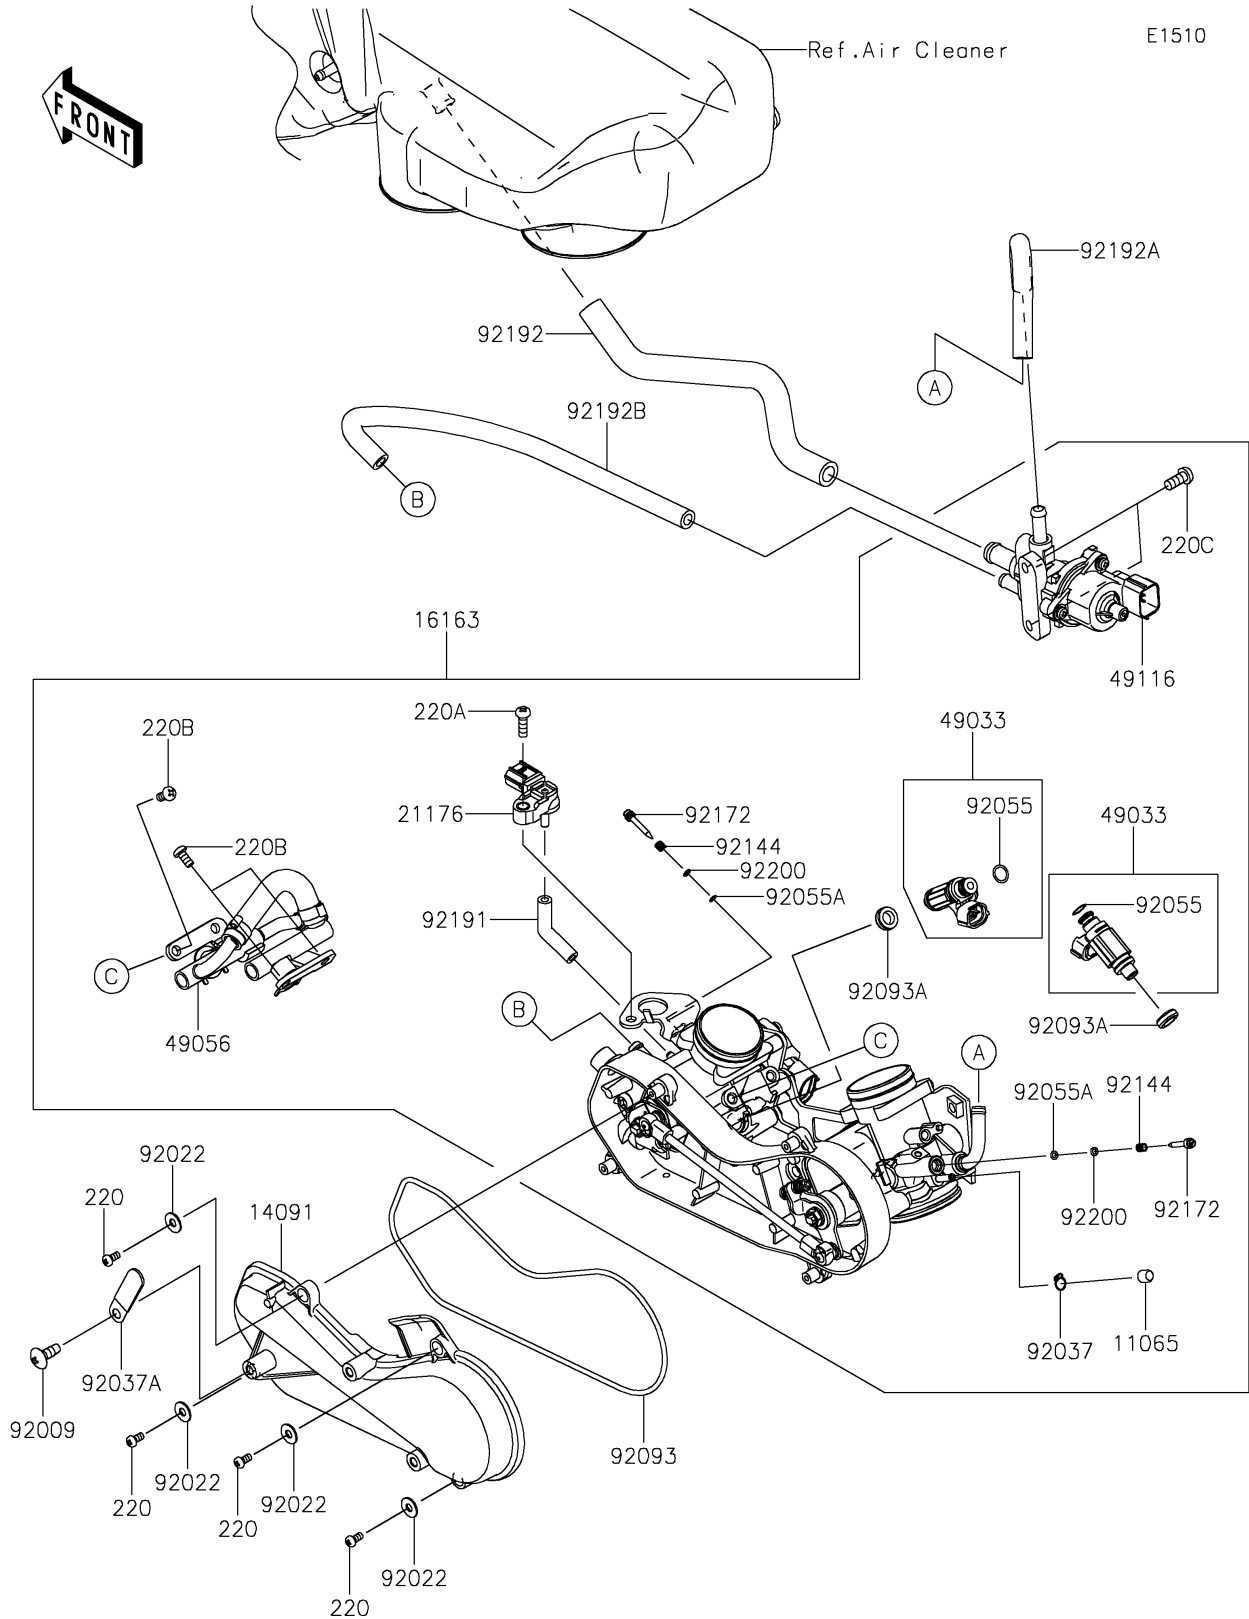

# 2023 Teryx4 PARTS DIAGRAM

Throttle

## 2023 Teryx4 PARTS LIST

### Throttle

ITEM NAME	PART NUMBER	QUANTITY
CAP (Ref # 11065)	11065-0072	1
COVER,THROTTLE LINK (Ref # 14091)	14091-1731	1
THROTTLE-ASSY,36EIS (Ref # 16163)	16163-0790	1
SENSOR,PRESSURE (Ref # 21176)	21176-0906	1
NOZZLE-INJECTION (Ref # 49033)	49033-0011	2
PIPE-INJECTION (Ref # 49056)	49056-0033	1
VALVE-ASSY,ISC (Ref # 49116)	49116-0021	1
SCREW,6X12 (Ref # 92009)	92009-1480	1
WASHER,5.2X13X1 (Ref # 92022)	92022-1380	4
CLAMP,TUBE (Ref # 92037)	92037-1124	1
CLAMP,L=45 (Ref # 92037A)	92037-1539	1
RING-O,INJECTION NOZZLE (Ref # 92055)	92055-1622	2
RING-O,AIR SCREW (Ref # 92055A)	92055-1658	2
SEAL (Ref # 92093)	92093-0082	1
SEAL (Ref # 92093A)	92093-0127	2
SPRING,THROTTLE STOP SCREW (Ref # 92144)	92144-1674	2
SCREW (Ref # 92172)	92172-0156	2
TUBE,3.2X7.4X70 (Ref # 92191)	92191-1552	1
TUBE,ISC-CHAMBER (Ref # 92192)	92192-0948	1
TUBE,ISC-THROTTLE RR (Ref # 92192A)	92192-1211	1
TUBE,ISC-THROTTLE FR (Ref # 92192B)	92192-1212	1
WASHER,PILOT AIR SCREW (Ref # 92200)	92200-1564	2
SCREW-PAN-CROS,4X8 (Ref # 220)	220AA0408	4
SCREW-PAN-CROS,5X16 (Ref # 220A)	220AA0516	1
SCREW-PAN-CROS,6X12 (Ref # 220B)	220AA0612	4
SCREW-PAN-CROS,6X14 (Ref # 220C)	220AA0614	2