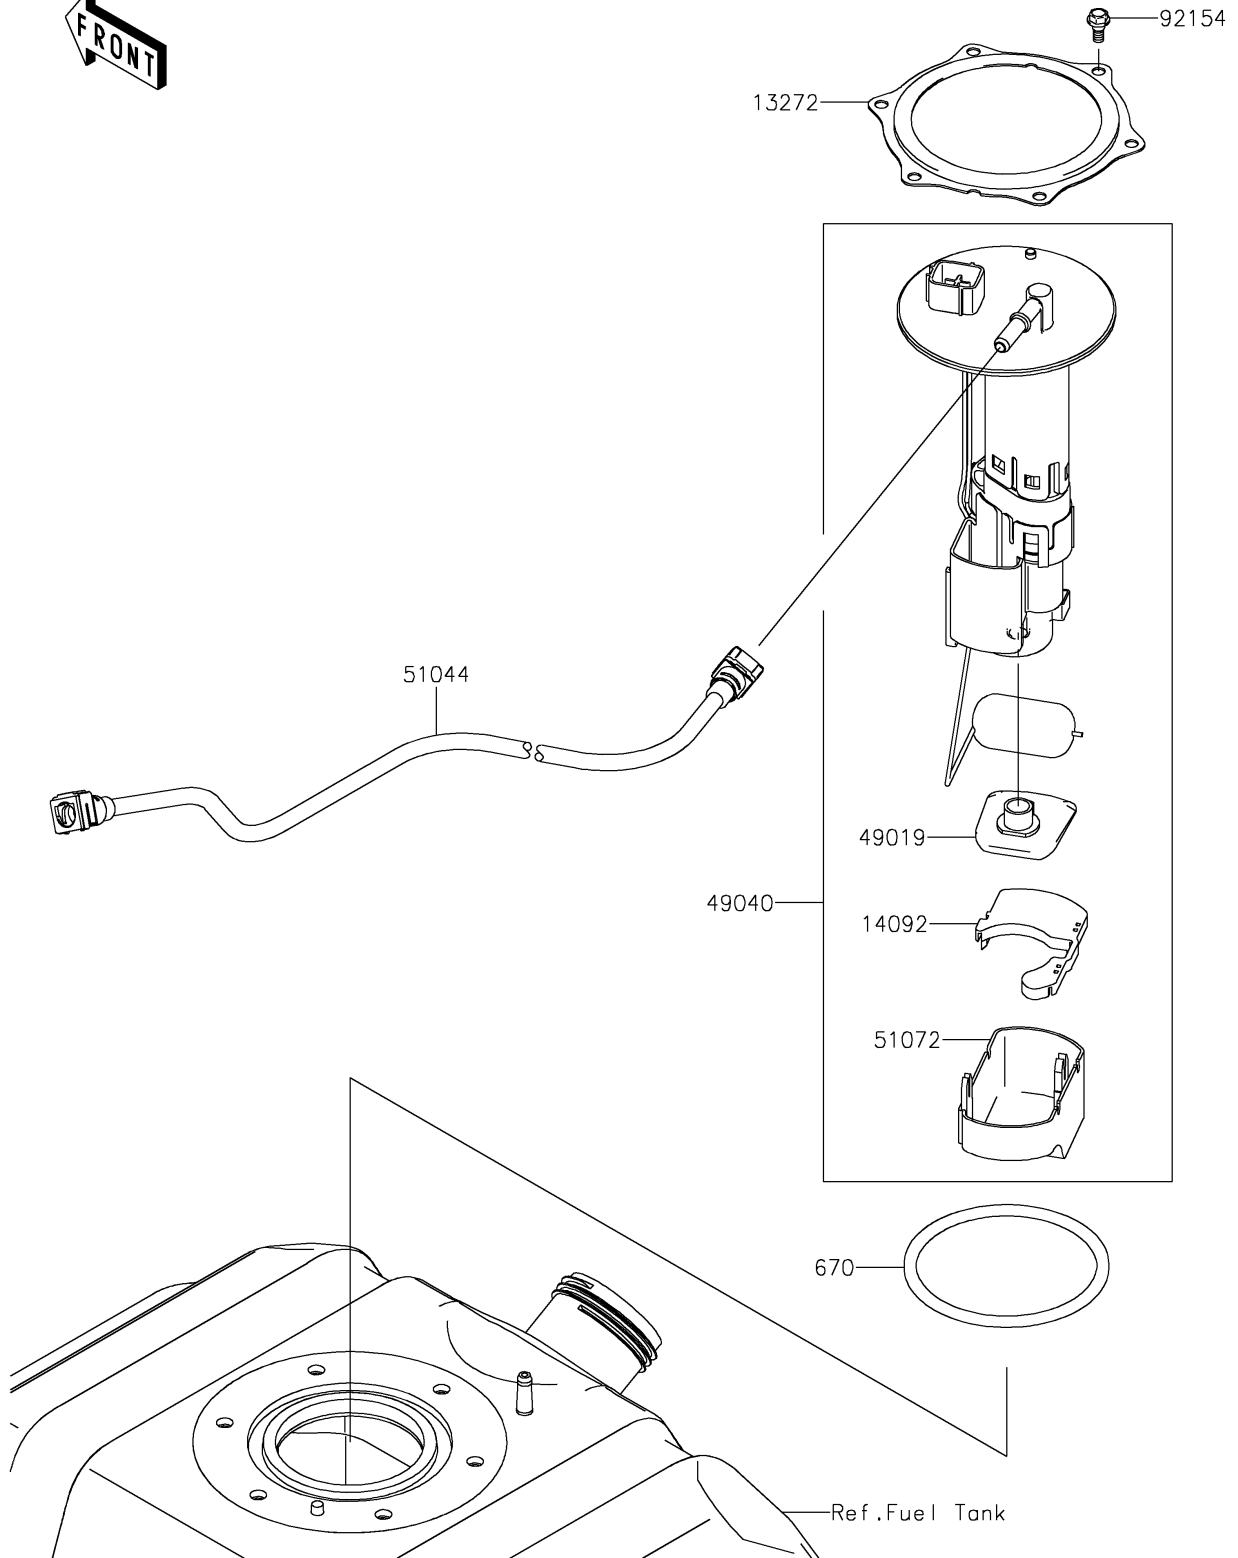

2022 TERYX4™ S LE PARTS DIAGRAM

Fuel Pump

E1520

2022 TERYX4™ S LE PARTS LIST

Fuel Pump

| ITEM NAME | PART NUMBER | QUANTITY |
|------------------------------|-------------|----------|
| PLATE (Ref # 13272) | 13272-2500 | 1 |
| COVER (Ref # 14092) | 14092-1044 | 1 |
| FILTER-FUEL (Ref # 49019) | 49019-0013 | 1 |
| PUMP-FUEL (Ref # 49040) | 49040-0716 | 1 |
| TUBE-ASSY (Ref # 51044) | 51044-0811 | 1 |
| CHAMBER-FUEL (Ref # 51072) | 51072-0003 | 1 |
| BOLT,FUEL PUMP (Ref # 92154) | 92154-1326 | 6 |
| O RING (Ref # 670) | 670E5090 | 1 |