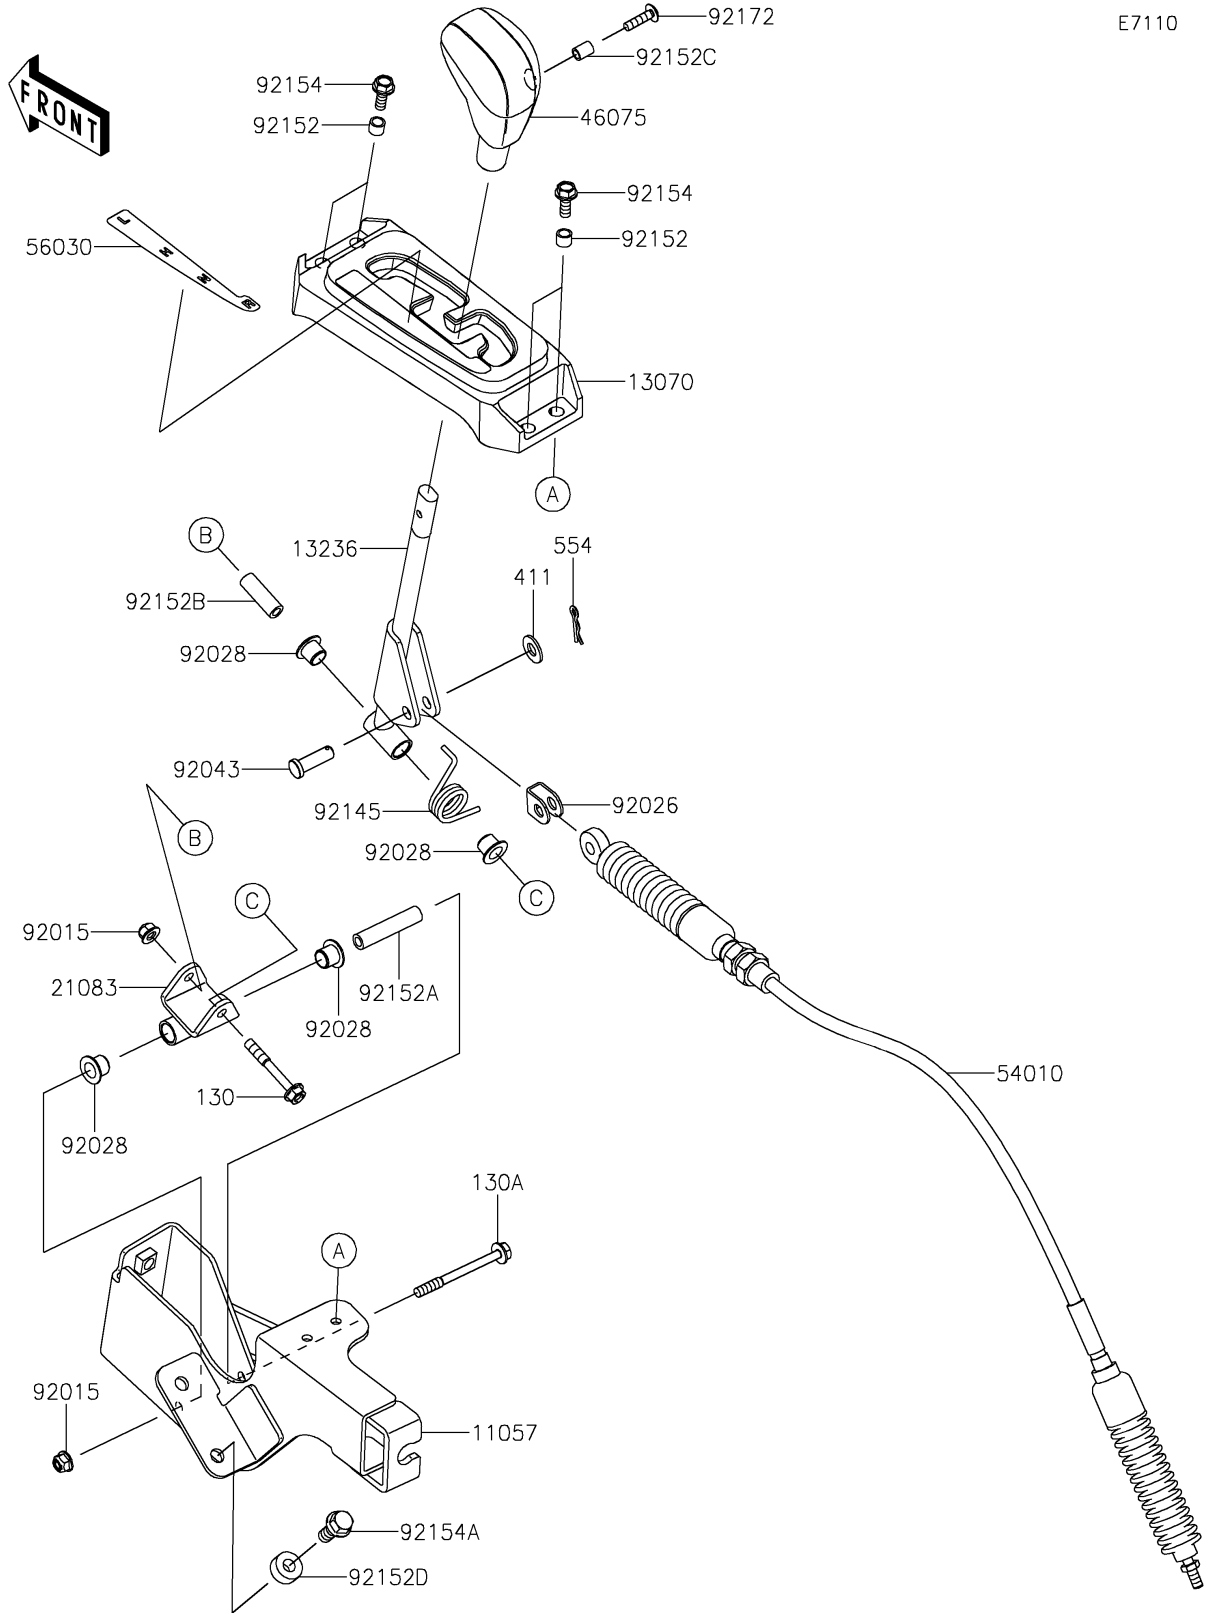

2022 Teryx4 Camo PARTS DIAGRAM

Control

E7110

2022 Teryx4 Camo PARTS LIST

Control

ITEM NAME	PART NUMBER	QUANTITY
BRACKET,SHIFT (Ref # 11057)	11057-1494	1
GUIDE,SHIFT GAUGE (Ref # 13070)	13070-0748	1
LEVER-COMP,SHIFT (Ref # 13236)	13236-0727	1
ARM (Ref # 21083)	21083-0710	1
GRIP (Ref # 46075)	46075-0569	1
CABLE,SHIFT (Ref # 54010)	54010-0619	1
LABEL,SHIFT POSITION (Ref # 56030)	56030-0849	1
NUT,LOCK,FLANGED,6MM (Ref # 92015)	92015-1675	2
SPACER (Ref # 92026)	92026-0074	1
BUSHING (Ref # 92028)	92028-1507	4
PIN (Ref # 92043)	92043-0053	1
SPRING (Ref # 92145)	92145-0832	1
COLLAR (Ref # 92152)	92152-1332	4
COLLAR,6.0X10X47 (Ref # 92152A)	92152-1517	1
COLLAR,6.0X10X30 (Ref # 92152B)	92152-1518	1
COLLAR,5.6X8X10.5 (Ref # 92152C)	92152-1545	1
COLLAR,8.2X18X8 (Ref # 92152D)	92152-1553	2
BOLT,FLANGED,6X16 (Ref # 92154)	92154-0887	4
BOLT,FLANGED,8X20 (Ref # 92154A)	92154-1104	2
SCREW,5X20 (Ref # 92172)	92172-2081	1
BOLT-FLANGED,6X45 (Ref # 130)	130CA0645	1
BOLT-FLANGED,6X65 (Ref # 130A)	130CA0665	1
WASHER-PLAIN,8MM (Ref # 411)	411AA0800	1
PIN-SNAP (Ref # 554)	554DA0800	1