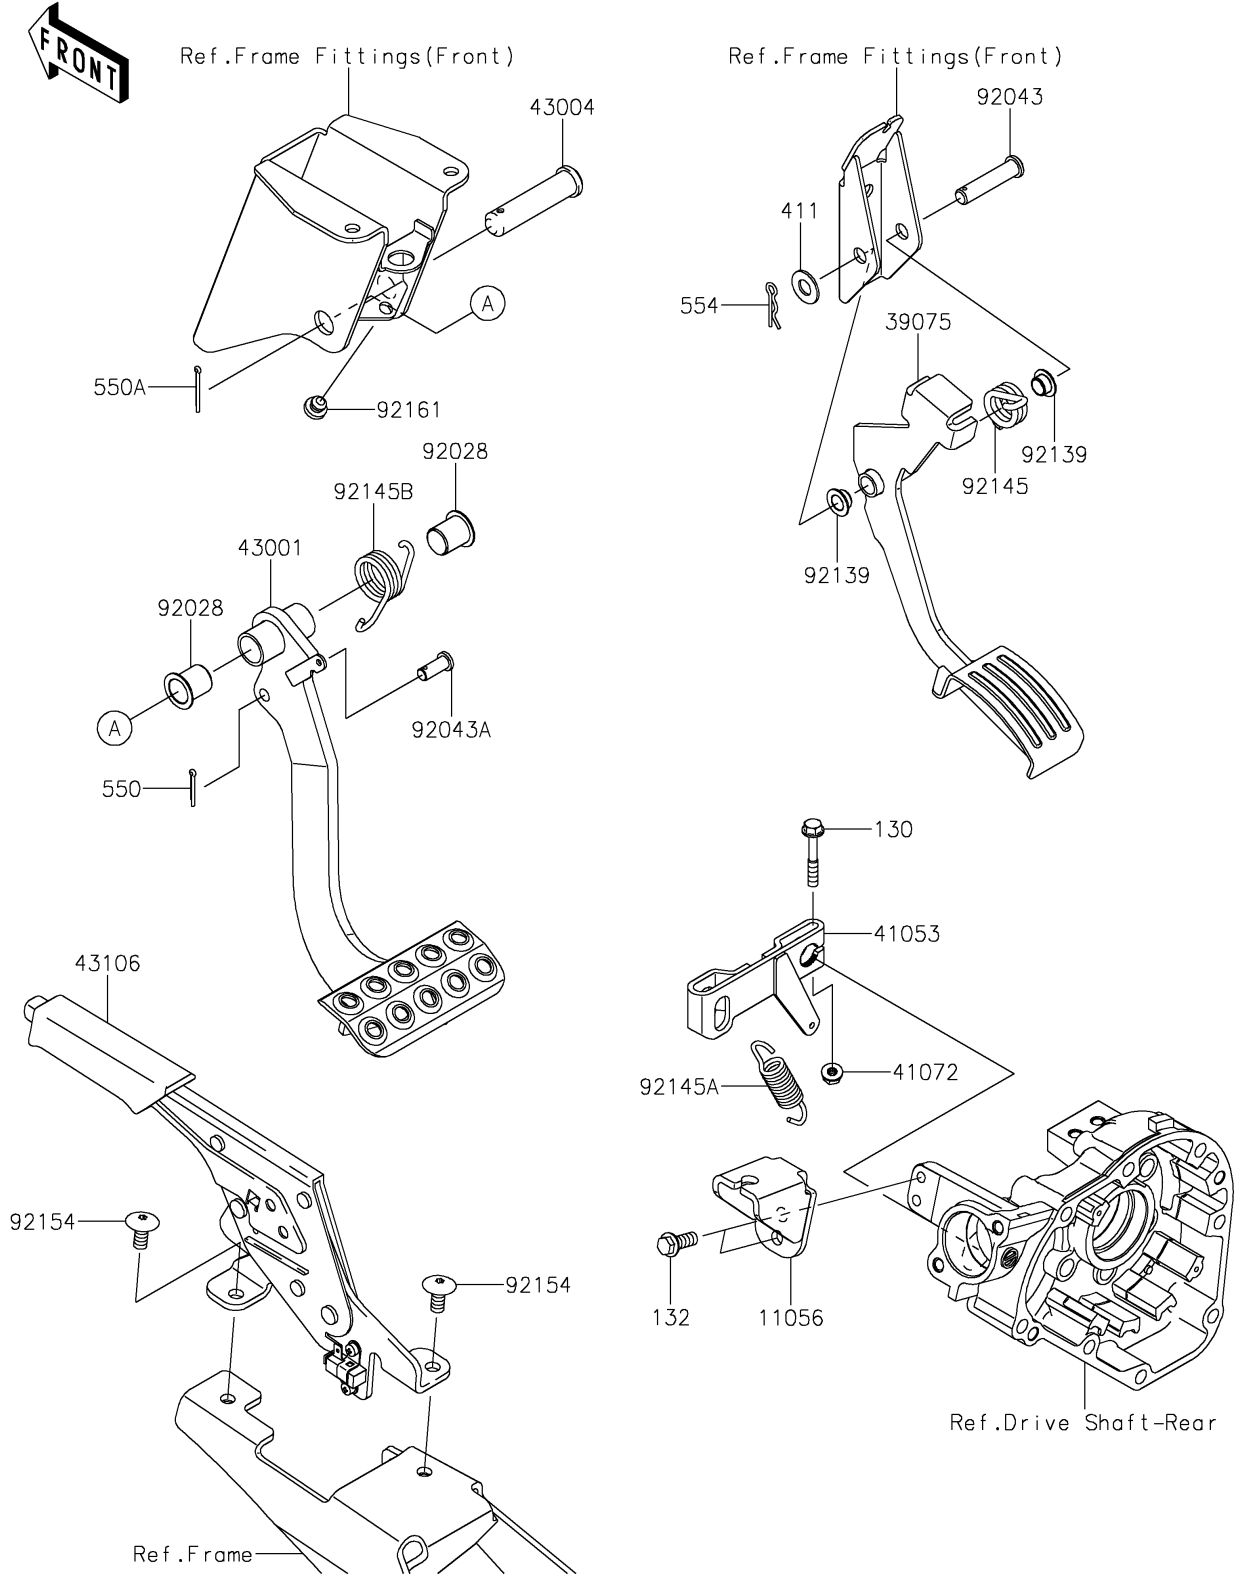

2023 Teryx4 PARTS DIAGRAM

Brake Pedal/Throttle Lever

F2260

2023 Teryx4 PARTS LIST

Brake Pedal/Throttle Lever

ITEM NAME	PART NUMBER	QUANTITY
BRACKET (Ref # 11056)	11056-2267	1
LEVER-THROTTLE (Ref # 39075)	39075-0019	1
LEVER-BRAKE CAM (Ref # 41053)	41053-0023	1
NUT,6MM (Ref # 41072)	41072-007	1
LEVER-BRAKE,PEDAL (Ref # 43001)	43001-0739	1
SHAFT-BRAKE (Ref # 43004)	43004-1128	1
LEVER-ASSY-PARKING BRAKE (Ref # 43106)	43106-0009	1
BUSHING (Ref # 92028)	92028-1571	2
PIN,10X42.5 (Ref # 92043)	92043-0707	1
PIN (Ref # 92043A)	92043-1039	1
BUSHING (Ref # 92139)	92139-0230	2
SPRING,THROTTLE (Ref # 92145)	92145-0831	1
SPRING,BRAKE CAM LEVER (Ref # 92145A)	92145-0880	1
SPRING,BRAKE PEDAL RETURN (Ref # 92145B)	92145-1615	1
BOLT-FLANGED,8X18 (Ref # 92154)	92154-2692	2
DAMPER (Ref # 92161)	92161-1084	1
BOLT-FLANGED,6X40 (Ref # 130)	130CA0640	1
BOLT-FLANGED-SMALL,8X20 (Ref # 132)	132BA0820	2
WASHER-PLAIN,10MM (Ref # 411)	411AA1000	1
PIN-COTTER,2.5X18 (Ref # 550)	550AA2518	1
PIN-COTTER,2.5X25 (Ref # 550A)	550AA2525	1
PIN-SNAP,10MM (Ref # 554)	554DA1000	1