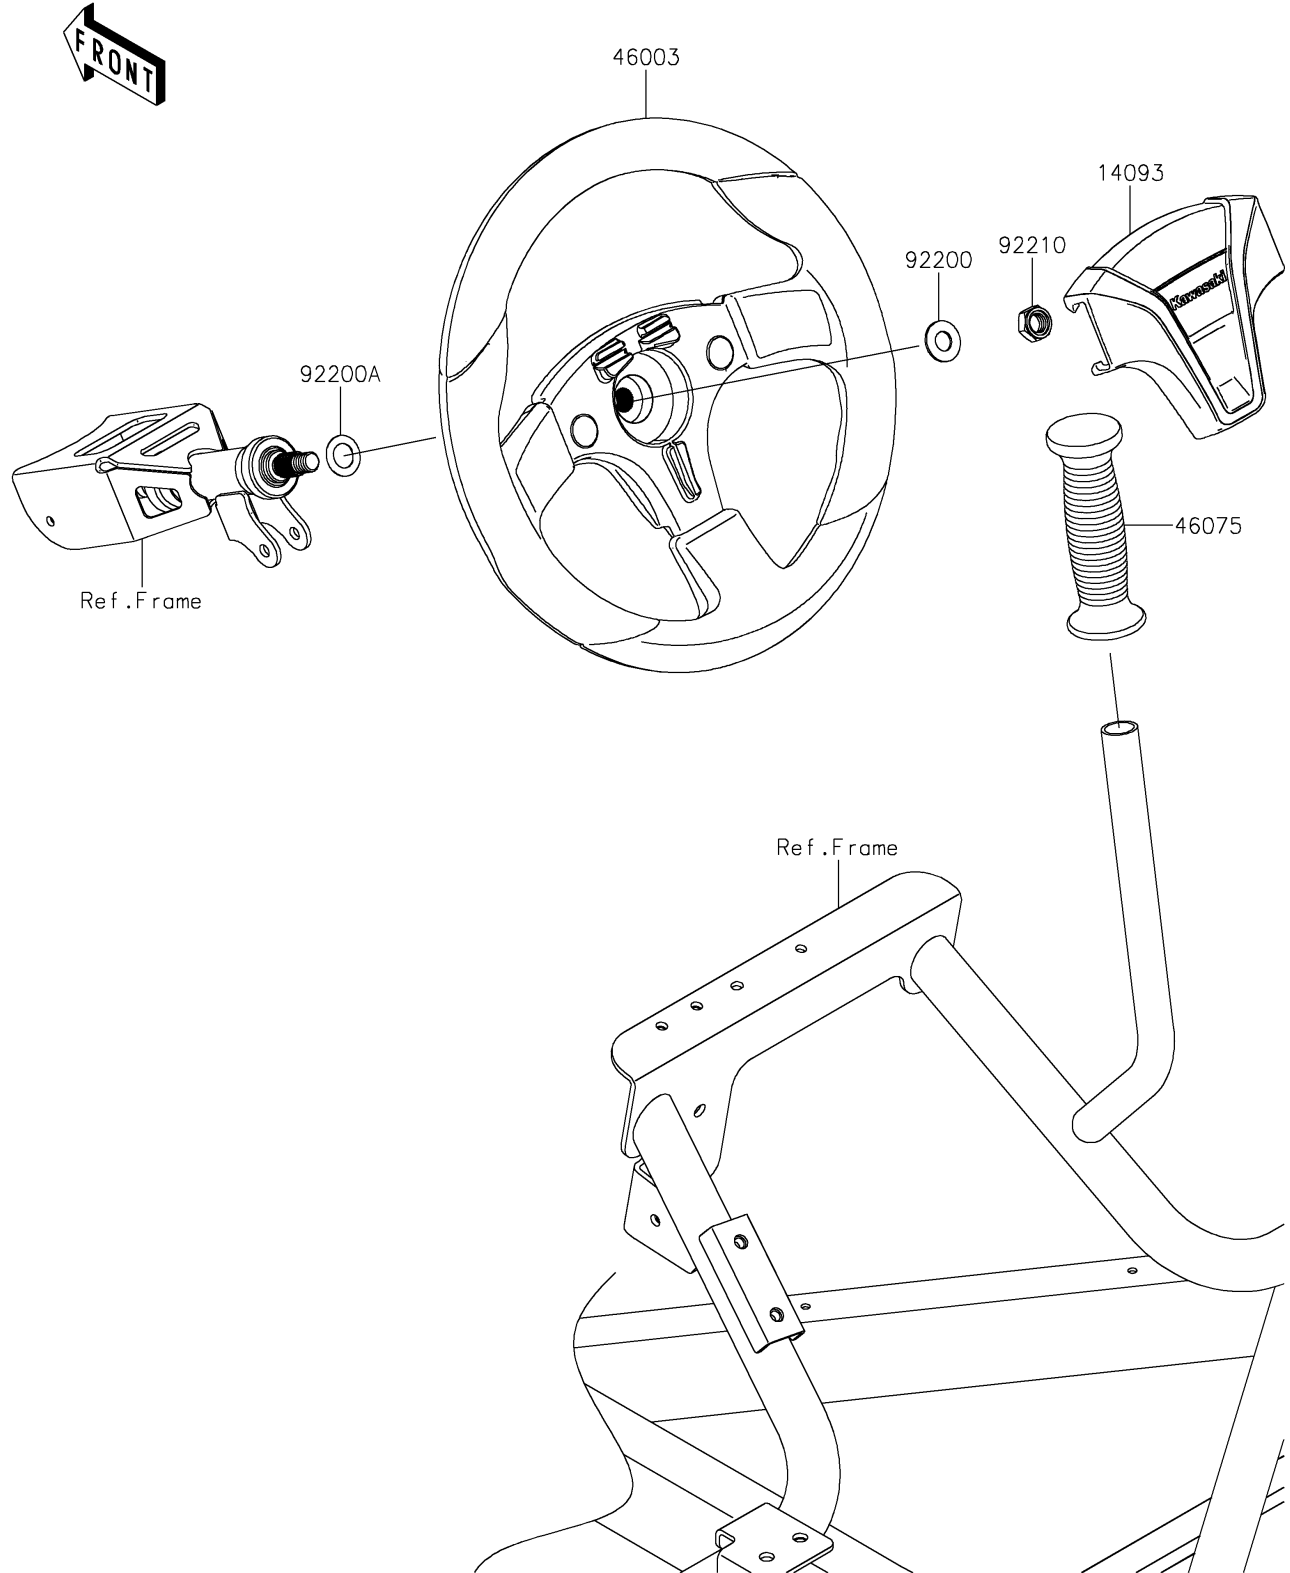

2022 Teryx4 Camo PARTS DIAGRAM

Steering Wheel

F2311

2022 Teryx4 Camo PARTS LIST

Steering Wheel

ITEM NAME	PART NUMBER	QUANTITY
COVER,HANDLE (Ref # 14093)	14093-0803	1
HANDLE (Ref # 46003)	46003-0809	1
GRIP (Ref # 46075)	46075-0582	1
WASHER,12.1X25X1.6 (Ref # 92200)	92200-0455	1
WASHER,15X25X1.6 (Ref # 92200A)	92200-0460	1
NUT,LOCK,12MM (Ref # 92210)	92210-1249	1