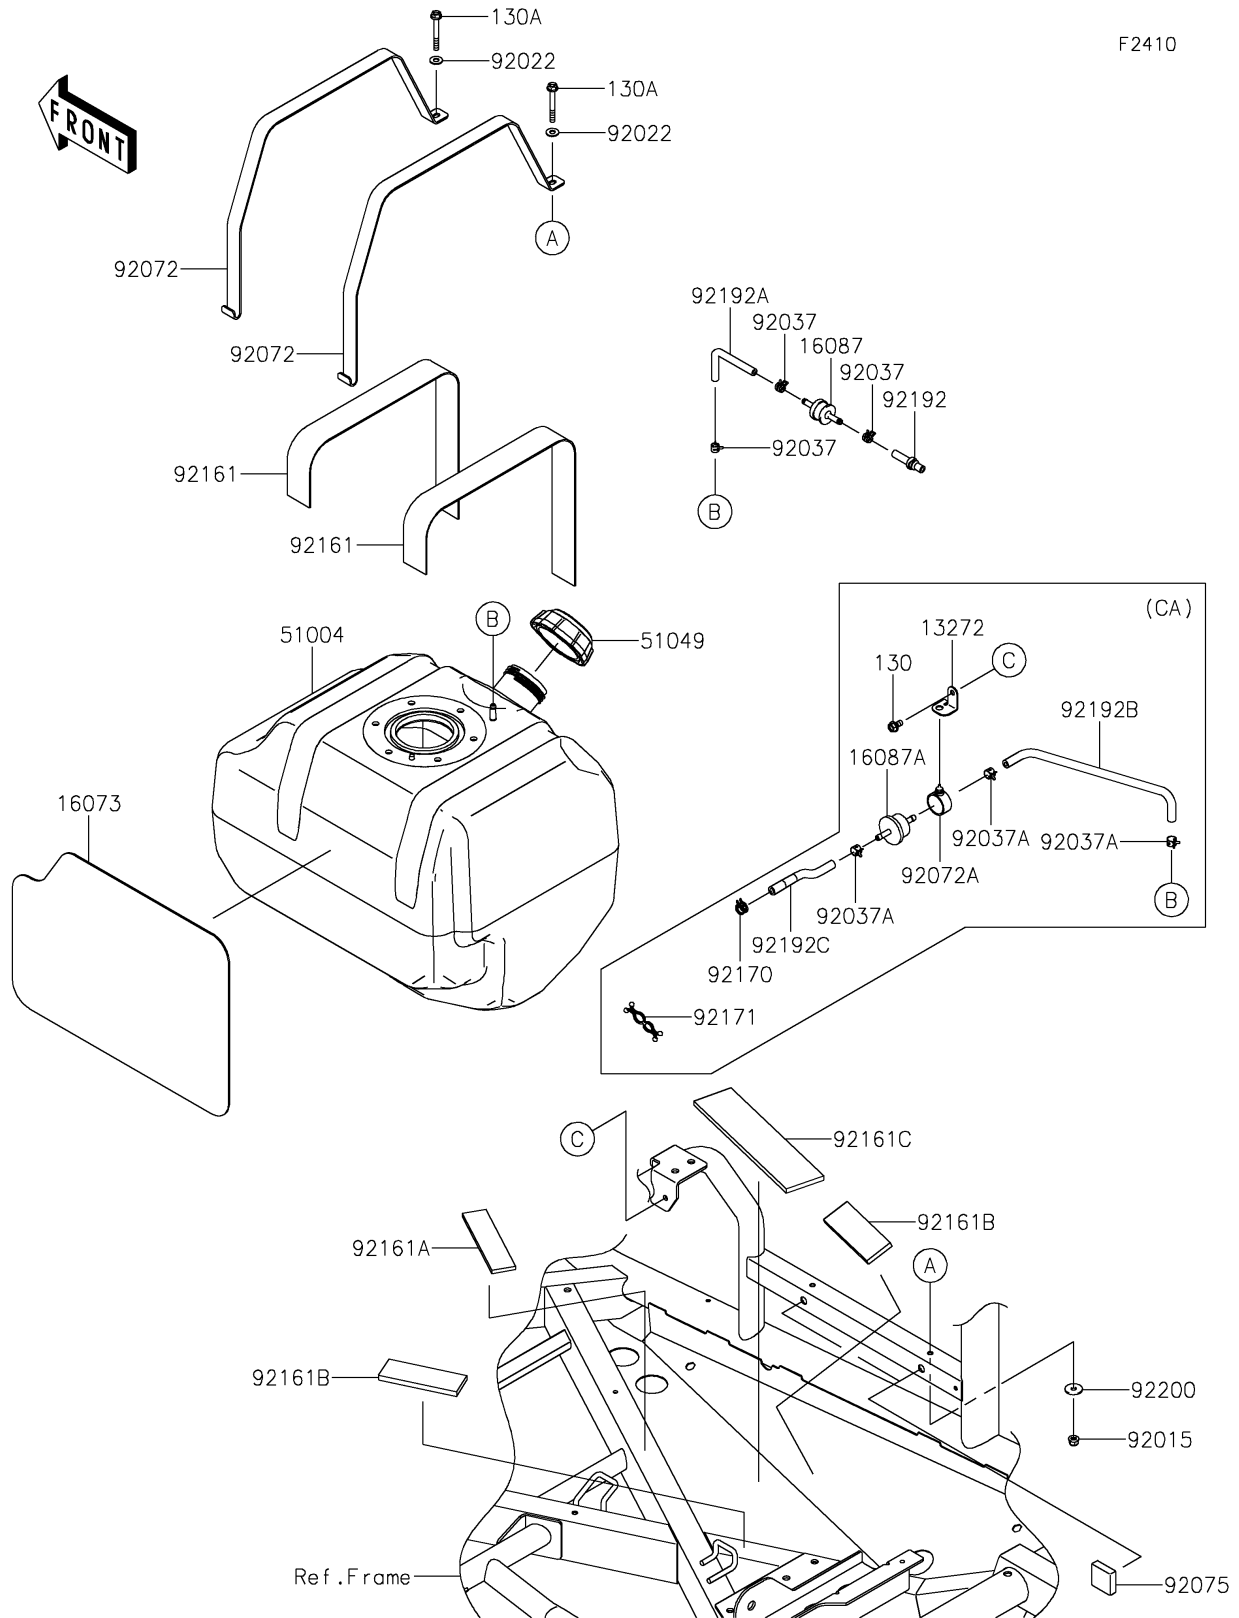

2023 Teryx4 PARTS DIAGRAM

Fuel Tank

2023 Teryx4 PARTS LIST

Fuel Tank

ITEM NAME	PART NUMBER	QUANTITY
PLATE (Ref # 13272)	13272-2276	1
INSULATOR (Ref # 16073)	16073-0924	1
VALVE-CHECK (Ref # 16087A)	16087-0011	1
TANK-FUEL (Ref # 51004)	51004-0002	1
CAP-TANK,FUEL (Ref # 51049)	51049-0718	1
NUT,LOCK,FLANGED,6MM (Ref # 92015)	92015-1339	2
WASHER,7X16X1.2 (Ref # 92022)	92022-1344	2
CLAMP (Ref # 92037A)	92037-2113	3
BAND,FUEL TANK (Ref # 92072)	92072-0704	2
BAND (Ref # 92072A)	92072-0852	1
DAMPER (Ref # 92075)	92075-1882	2
DAMPER,FUEL TANK (Ref # 92161)	92161-0794	2
DAMPER,31.1X130X5 (Ref # 92161A)	92161-0936	1
DAMPER,38X105X7 (Ref # 92161B)	92161-0948	2
DAMPER,55X225X6.35 (Ref # 92161C)	92161-1811	1
CLAMP (Ref # 92170)	92170-2082	1
CLAMP (Ref # 92171)	92171-0476	1
TUBE,5X10.4X40/240 (Ref # 92192B)	92192-1735	1
TUBE,FILTER-CHECK VALVE (Ref # 92192C)	92192-2259	1
WASHER,6.5X22X1.6 (Ref # 92200)	92200-1087	2
BOLT-FLANGED,6X12 (Ref # 130)	130BA0612	1
BOLT-FLANGED,6X50 (Ref # 130A)	130BA0650	2
VALVE-CHECK (Ref # 16087)	16087-0008	1
CLAMP,TUBE (Ref # 92037)	92037-1461	3
TUBE,FRAME PIPE-CHECK VALVE (Ref # 92192)	92192-0068	1
TUBE,VENT (Ref # 92192A)	92192-0949	1