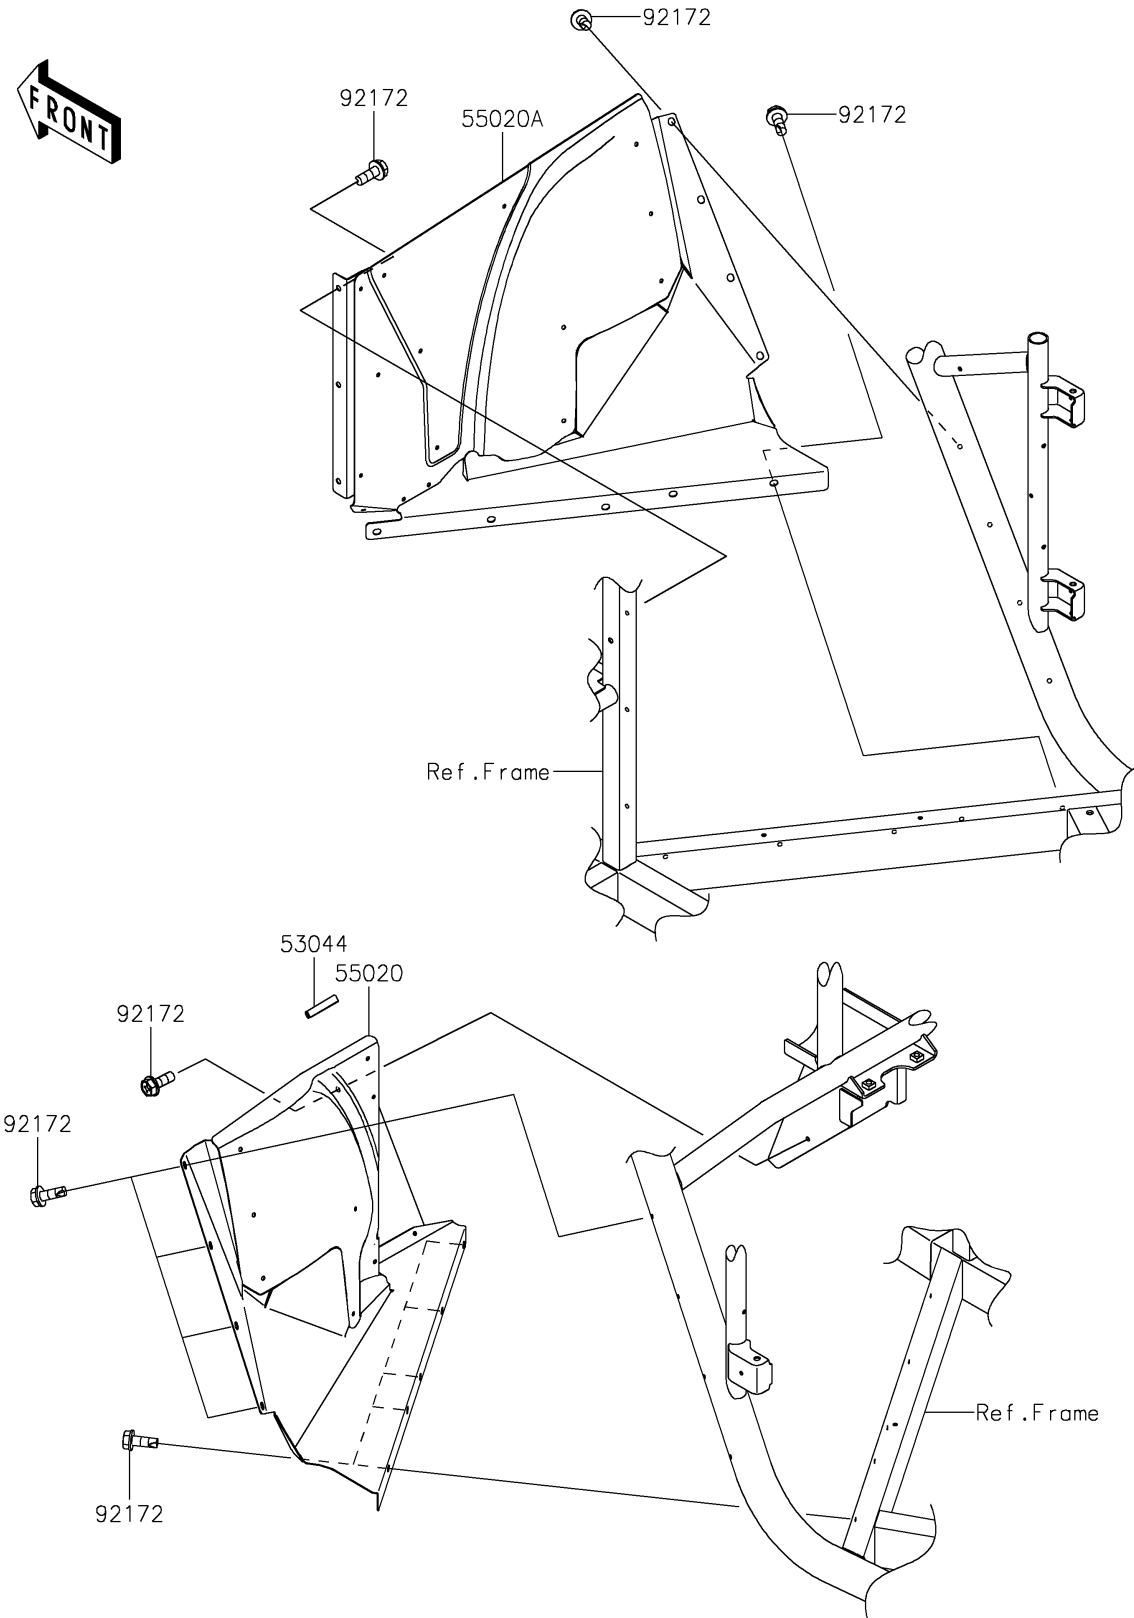

2022 Teryx4 Camo PARTS DIAGRAM

Guard(s)

F2680

2022 Teryx4 Camo PARTS LIST

Guard(s)

ITEM NAME	PART NUMBER	QUANTITY
TRIM,L=50 (Ref # 53044)	53044-0699	1
GUARD,1PIECE,LH (Ref # 55020)	55020-2167	1
GUARD,1PIECE,RH (Ref # 55020A)	55020-2168	1
SCREW,TAPPING,6X16 (Ref # 92172)	92172-1388	22