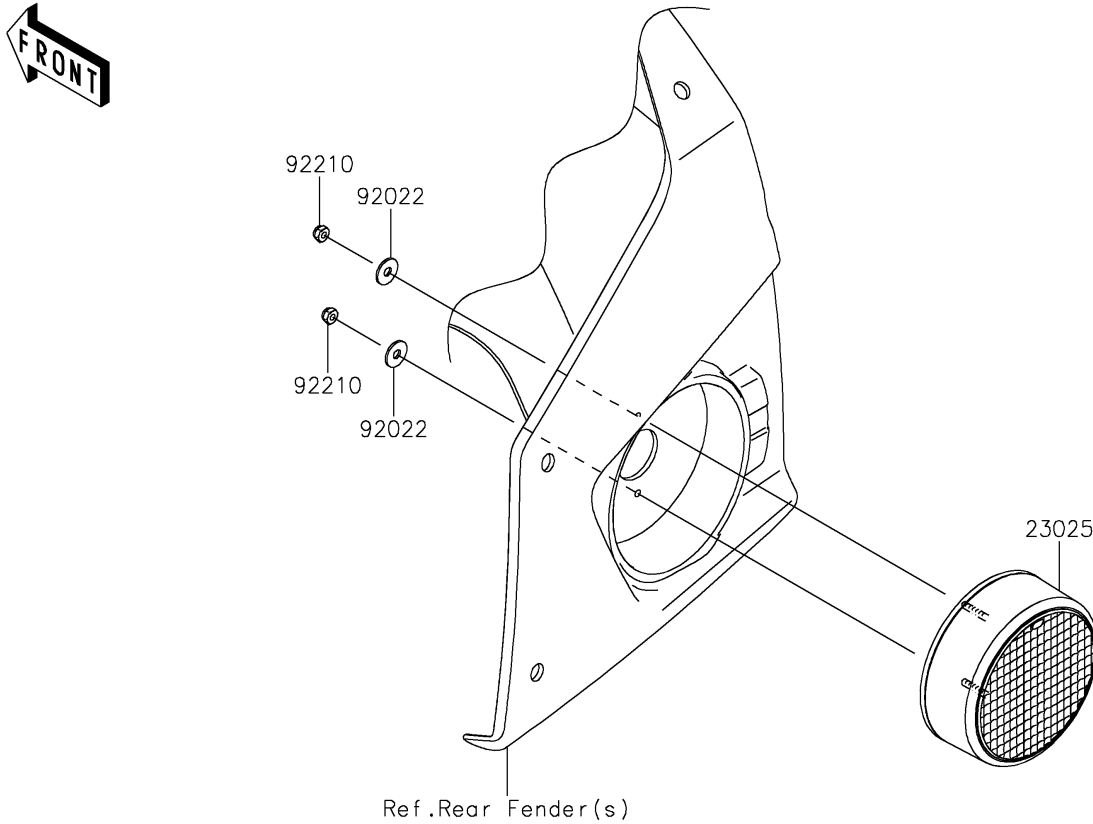

2022 TERYX4™ S LE PARTS DIAGRAM

Taillight(s)

F2720

2022 TERYX4™ S LE PARTS LIST

Taillight(s)

ITEM NAME	PART NUMBER	QUANTITY
LAMP-TAIL (Ref # 23025)	23025-0364	2
WASHER,4.3X12.5X1 (Ref # 92022)	92022-1949	4
NUT (Ref # 92210)	92210-0722	4