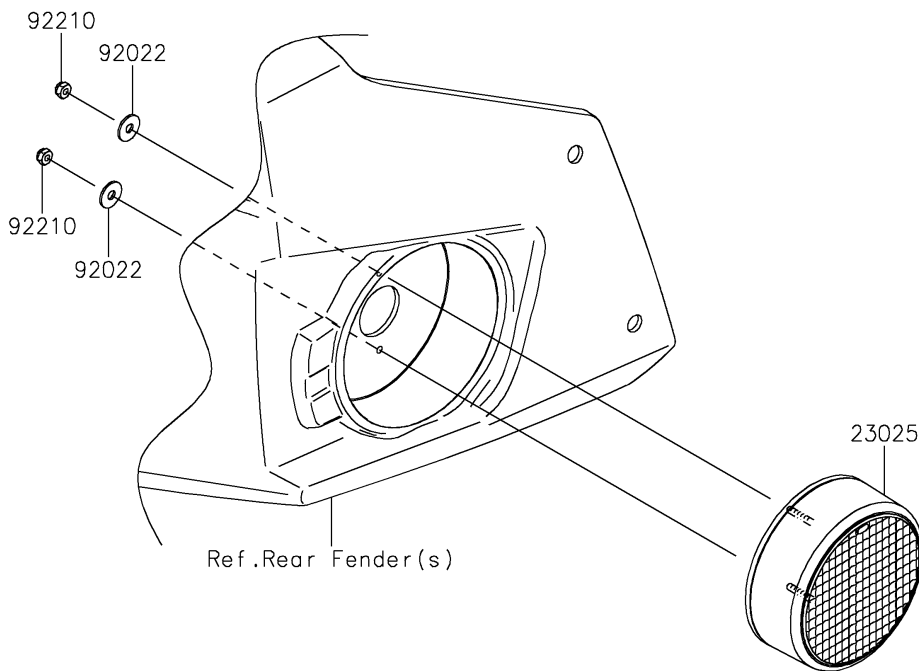

2022 TERYX4™ S LE PARTS DIAGRAM

Taillight(s)

F2720

2022 TERYX4™ S LE PARTS LIST

Taillight(s)

ITEM NAME	PART NUMBER	QUANTITY
LAMP-TAIL (Ref # 23025)	23025-0364	2
WASHER,4.3X12.5X1 (Ref # 92022)	92022-1949	4
NUT (Ref # 92210)	92210-0722	4