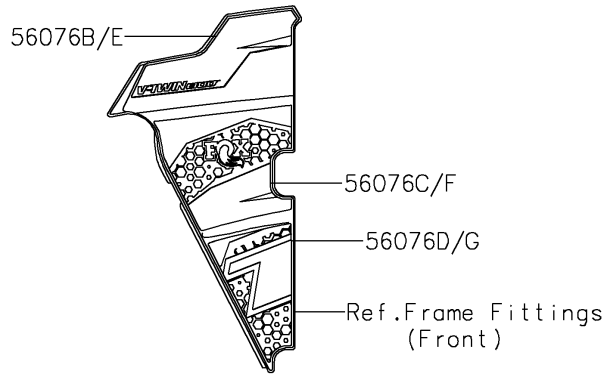

# 2022 TERYX4™ S LE PARTS DIAGRAM

Decals(Green)(JNFNN/JNFNL)

F2861