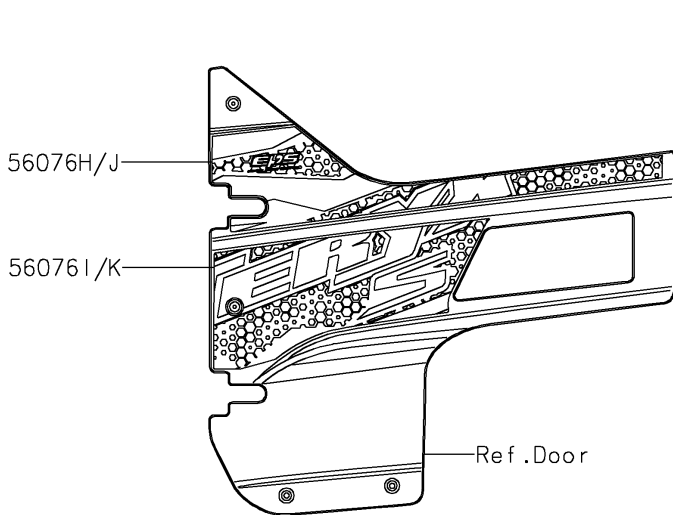

# 2022 TERYX4™ S LE PARTS DIAGRAM

Decals(Green)(JNFNN/JNFNL)

F2861