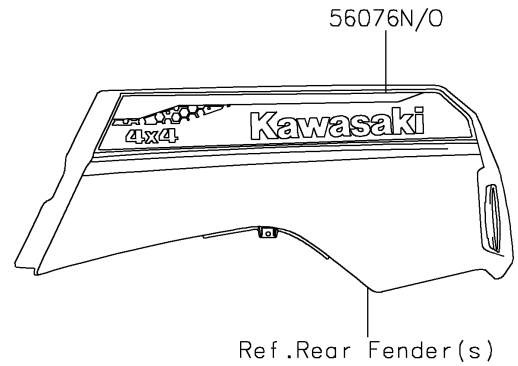

# 2022 TERYX4™ S LE PARTS DIAGRAM

Decals(Green)(JNFNN/JNFNL)

F2861