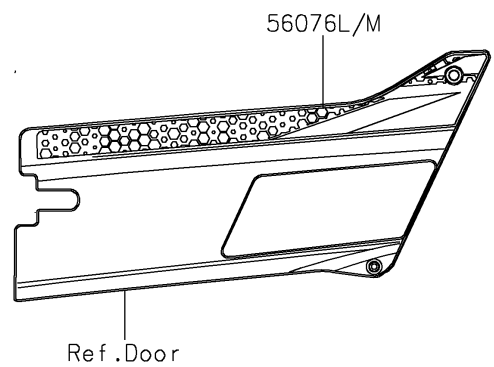

# 2022 TERYX4™ S LE PARTS DIAGRAM

Decals(Green)(JNFNN/JNFNL)

F2861