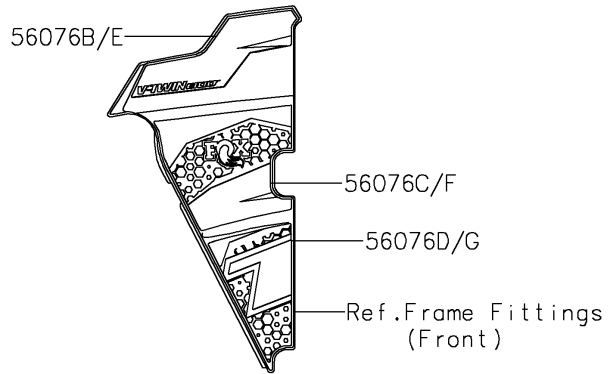

2022 TERYX4™ S LE PARTS DIAGRAM

Decals(Red)(JNFNN/JNFNL)

F2861A

2022 TERYX4™ S LE PARTS LIST

Decals(Red)(JNFNN/JNFNL)

ITEM NAME	PART NUMBER	QUANTITY
MARK,KAWASAKI (Ref # 56052)	56052-0928	1
MARK,FR FENDER,TERYX4S (Ref # 56054)	56054-2901	2
PATTERN,FR FENDER,LH (Ref # 56076)	56076-2185	1
PATTERN,FR FENDER,RH (Ref # 56076A)	56076-2186	1
PATTERN,SIDE GUARD,LH,UPP (Ref # 56076B)	56076-2205	1
PATTERN,SIDE GUARD,LH,CNT (Ref # 56076C)	56076-2206	1
PATTERN,SIDE GUARD,LH,LWR (Ref # 56076D)	56076-2207	1
PATTERN,SIDE GUARD,RH,UPP (Ref # 56076E)	56076-2208	1
PATTERN,SIDE GUARD,RH,CNT (Ref # 56076F)	56076-2209	1
PATTERN,SIDE GUARD,RH,LWR (Ref # 56076G)	56076-2210	1
PATTERN,FR DOOR COVER,LH,CNT (Ref # 56076H)	56076-2212	1
PATTERN,FR DOOR COVER,LH,LWR (Ref # 56076I)	56076-2213	1
PATTERN,FR DOOR COVER,RH,CNT (Ref # 56076J)	56076-2215	1
PATTERN,FR DOOR COVER,RH,LWR (Ref # 56076K)	56076-2216	1
PATTERN,RR DOOR COVER,LH (Ref # 56076L)	56076-2217	1
PATTERN,RR DOOR COVER,RH (Ref # 56076M)	56076-2218	1
PATTERN,RR FENDER,LH (Ref # 56076N)	56076-2219	1
PATTERN,RR FENDER,RH (Ref # 56076O)	56076-2220	1