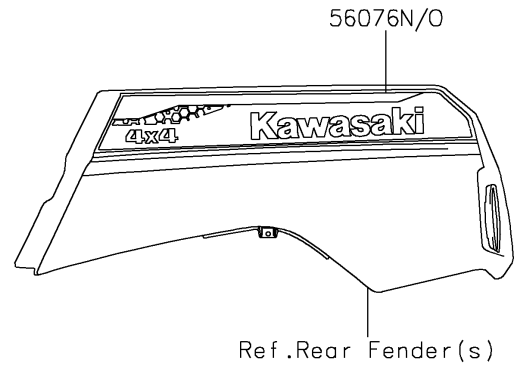

2022 TERYX4™ S LE PARTS DIAGRAM

Decals(Red)(JNFNN/JNFNL)

F2861A

2022 TERYX4™ S LE PARTS LIST

Decals(Red)(JNFNN/JNFNL)

ITEM NAME	PART NUMBER	QUANTITY
MARK,KAWASAKI (Ref # 56052)	56052-0928	1
MARK,FR FENDER,TERYX4S (Ref # 56054)	56054-2901	2
PATTERN,FR FENDER,LH (Ref # 56076)	56076-2185	1
PATTERN,FR FENDER,RH (Ref # 56076A)	56076-2186	1
PATTERN,SIDE GUARD,LH,UPP (Ref # 56076B)	56076-2205	1
PATTERN,SIDE GUARD,LH,CNT (Ref # 56076C)	56076-2206	1
PATTERN,SIDE GUARD,LH,LWR (Ref # 56076D)	56076-2207	1
PATTERN,SIDE GUARD,RH,UPP (Ref # 56076E)	56076-2208	1
PATTERN,SIDE GUARD,RH,CNT (Ref # 56076F)	56076-2209	1
PATTERN,SIDE GUARD,RH,LWR (Ref # 56076G)	56076-2210	1
PATTERN,FR DOOR COVER,LH,CNT (Ref # 56076H)	56076-2212	1
PATTERN,FR DOOR COVER,LH,LWR (Ref # 56076I)	56076-2213	1
PATTERN,FR DOOR COVER,RH,CNT (Ref # 56076J)	56076-2215	1
PATTERN,FR DOOR COVER,RH,LWR (Ref # 56076K)	56076-2216	1
PATTERN,RR DOOR COVER,LH (Ref # 56076L)	56076-2217	1
PATTERN,RR DOOR COVER,RH (Ref # 56076M)	56076-2218	1
PATTERN,RR FENDER,LH (Ref # 56076N)	56076-2219	1
PATTERN,RR FENDER,RH (Ref # 56076O)	56076-2220	1