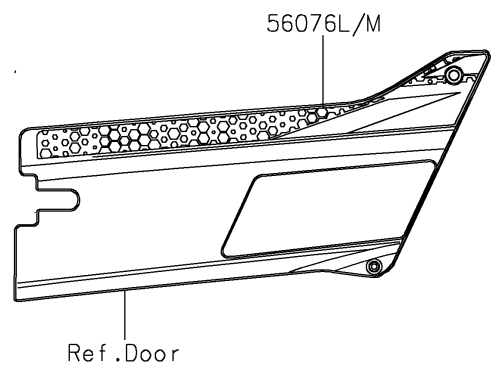

2022 TERYX4™ S LE PARTS DIAGRAM

Decals(Red)(JNFNN/JNFNL)

F2861A

2022 TERYX4™ S LE PARTS LIST

Decals(Red)(JNFNN/JNFNL)

ITEM NAME	PART NUMBER	QUANTITY
MARK,KAWASAKI (Ref # 56052)	56052-0928	1
MARK,FR FENDER,TERYX4S (Ref # 56054)	56054-2901	2
PATTERN,FR FENDER,LH (Ref # 56076)	56076-2185	1
PATTERN,FR FENDER,RH (Ref # 56076A)	56076-2186	1
PATTERN,SIDE GUARD,LH,UPP (Ref # 56076B)	56076-2205	1
PATTERN,SIDE GUARD,LH,CNT (Ref # 56076C)	56076-2206	1
PATTERN,SIDE GUARD,LH,LWR (Ref # 56076D)	56076-2207	1
PATTERN,SIDE GUARD,RH,UPP (Ref # 56076E)	56076-2208	1
PATTERN,SIDE GUARD,RH,CNT (Ref # 56076F)	56076-2209	1
PATTERN,SIDE GUARD,RH,LWR (Ref # 56076G)	56076-2210	1
PATTERN,FR DOOR COVER,LH,CNT (Ref # 56076H)	56076-2212	1
PATTERN,FR DOOR COVER,LH,LWR (Ref # 56076I)	56076-2213	1
PATTERN,FR DOOR COVER,RH,CNT (Ref # 56076J)	56076-2215	1
PATTERN,FR DOOR COVER,RH,LWR (Ref # 56076K)	56076-2216	1
PATTERN,RR DOOR COVER,LH (Ref # 56076L)	56076-2217	1
PATTERN,RR DOOR COVER,RH (Ref # 56076M)	56076-2218	1
PATTERN,RR FENDER,LH (Ref # 56076N)	56076-2219	1
PATTERN,RR FENDER,RH (Ref # 56076O)	56076-2220	1