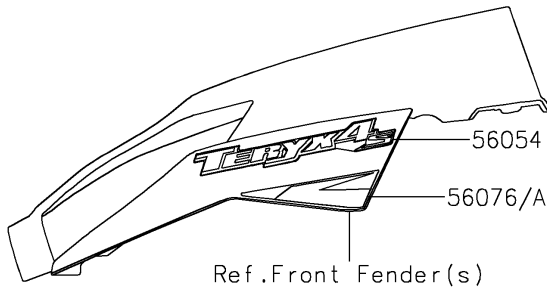

2022 TERYX4™ S LE PARTS DIAGRAM

Decals(Red)(JNFNN/JNFNL)

F2861A

2022 TERYX4™ S LE PARTS LIST

Decals(Red)(JNFNN/JNFNL)

ITEM NAME	PART NUMBER	QUANTITY
MARK,KAWASAKI (Ref # 56052)	56052-0928	1
MARK,FR FENDER,TERYX4S (Ref # 56054)	56054-2901	2
PATTERN,FR FENDER,LH (Ref # 56076)	56076-2185	1
PATTERN,FR FENDER,RH (Ref # 56076A)	56076-2186	1
PATTERN,SIDE GUARD,LH,UPP (Ref # 56076B)	56076-2205	1
PATTERN,SIDE GUARD,LH,CNT (Ref # 56076C)	56076-2206	1
PATTERN,SIDE GUARD,LH,LWR (Ref # 56076D)	56076-2207	1
PATTERN,SIDE GUARD,RH,UPP (Ref # 56076E)	56076-2208	1
PATTERN,SIDE GUARD,RH,CNT (Ref # 56076F)	56076-2209	1
PATTERN,SIDE GUARD,RH,LWR (Ref # 56076G)	56076-2210	1
PATTERN,FR DOOR COVER,LH,CNT (Ref # 56076H)	56076-2212	1
PATTERN,FR DOOR COVER,LH,LWR (Ref # 56076I)	56076-2213	1
PATTERN,FR DOOR COVER,RH,CNT (Ref # 56076J)	56076-2215	1
PATTERN,FR DOOR COVER,RH,LWR (Ref # 56076K)	56076-2216	1
PATTERN,RR DOOR COVER,LH (Ref # 56076L)	56076-2217	1
PATTERN,RR DOOR COVER,RH (Ref # 56076M)	56076-2218	1
PATTERN,RR FENDER,LH (Ref # 56076N)	56076-2219	1
PATTERN,RR FENDER,RH (Ref # 56076O)	56076-2220	1