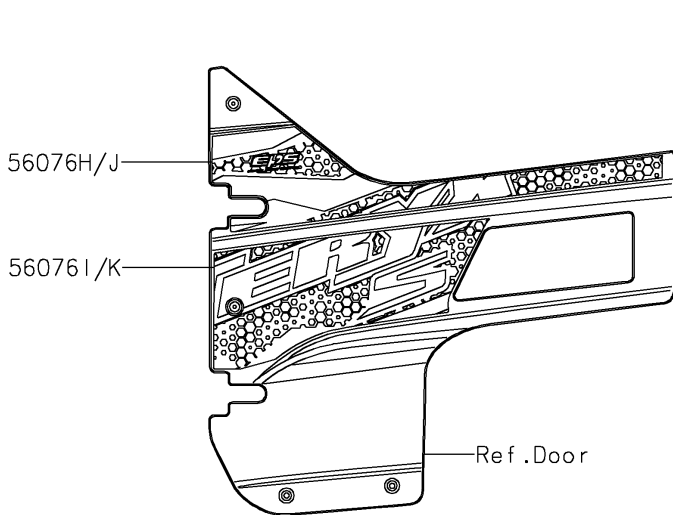

2022 TERYX4™ S LE PARTS DIAGRAM

Decals(Red)(JNFNN/JNFNL)

F2861A

2022 TERYX4™ S LE PARTS LIST

Decals(Red)(JNFNN/JNFNL)

ITEM NAME	PART NUMBER	QUANTITY
MARK,KAWASAKI (Ref # 56052)	56052-0928	1
MARK,FR FENDER,TERYX4S (Ref # 56054)	56054-2901	2
PATTERN,FR FENDER,LH (Ref # 56076)	56076-2185	1
PATTERN,FR FENDER,RH (Ref # 56076A)	56076-2186	1
PATTERN,SIDE GUARD,LH,UPP (Ref # 56076B)	56076-2205	1
PATTERN,SIDE GUARD,LH,CNT (Ref # 56076C)	56076-2206	1
PATTERN,SIDE GUARD,LH,LWR (Ref # 56076D)	56076-2207	1
PATTERN,SIDE GUARD,RH,UPP (Ref # 56076E)	56076-2208	1
PATTERN,SIDE GUARD,RH,CNT (Ref # 56076F)	56076-2209	1
PATTERN,SIDE GUARD,RH,LWR (Ref # 56076G)	56076-2210	1
PATTERN,FR DOOR COVER,LH,CNT (Ref # 56076H)	56076-2212	1
PATTERN,FR DOOR COVER,LH,LWR (Ref # 56076I)	56076-2213	1
PATTERN,FR DOOR COVER,RH,CNT (Ref # 56076J)	56076-2215	1
PATTERN,FR DOOR COVER,RH,LWR (Ref # 56076K)	56076-2216	1
PATTERN,RR DOOR COVER,LH (Ref # 56076L)	56076-2217	1
PATTERN,RR DOOR COVER,RH (Ref # 56076M)	56076-2218	1
PATTERN,RR FENDER,LH (Ref # 56076N)	56076-2219	1
PATTERN,RR FENDER,RH (Ref # 56076O)	56076-2220	1