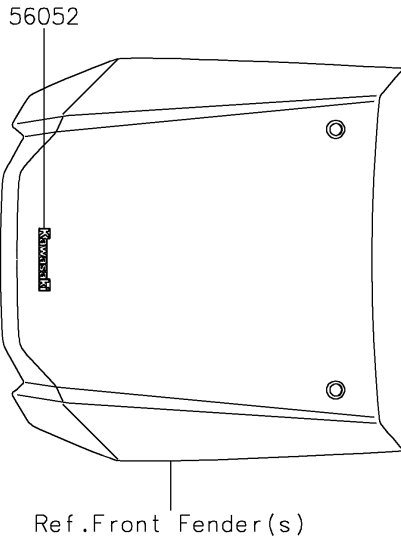

2022 TERYX4™ S LE PARTS DIAGRAM

Decals(Red)(JNFNN/JNFNL)

F2861A

2022 TERYX4™ S LE PARTS LIST

Decals(Red)(JNFNN/JNFNL)

ITEM NAME	PART NUMBER	QUANTITY
MARK,KAWASAKI (Ref # 56052)	56052-0928	1
MARK,FR FENDER,TERYX4S (Ref # 56054)	56054-2901	2
PATTERN,FR FENDER,LH (Ref # 56076)	56076-2185	1
PATTERN,FR FENDER,RH (Ref # 56076A)	56076-2186	1
PATTERN,SIDE GUARD,LH,UPP (Ref # 56076B)	56076-2205	1
PATTERN,SIDE GUARD,LH,CNT (Ref # 56076C)	56076-2206	1
PATTERN,SIDE GUARD,LH,LWR (Ref # 56076D)	56076-2207	1
PATTERN,SIDE GUARD,RH,UPP (Ref # 56076E)	56076-2208	1
PATTERN,SIDE GUARD,RH,CNT (Ref # 56076F)	56076-2209	1
PATTERN,SIDE GUARD,RH,LWR (Ref # 56076G)	56076-2210	1
PATTERN,FR DOOR COVER,LH,CNT (Ref # 56076H)	56076-2212	1
PATTERN,FR DOOR COVER,LH,LWR (Ref # 56076I)	56076-2213	1
PATTERN,FR DOOR COVER,RH,CNT (Ref # 56076J)	56076-2215	1
PATTERN,FR DOOR COVER,RH,LWR (Ref # 56076K)	56076-2216	1
PATTERN,RR DOOR COVER,LH (Ref # 56076L)	56076-2217	1
PATTERN,RR DOOR COVER,RH (Ref # 56076M)	56076-2218	1
PATTERN,RR FENDER,LH (Ref # 56076N)	56076-2219	1
PATTERN,RR FENDER,RH (Ref # 56076O)	56076-2220	1