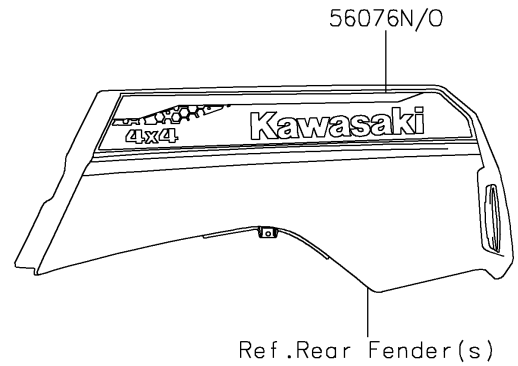

2022 Teryx4 Camo PARTS DIAGRAM

Decals(Red)(JPFNN/JPFNL)

F2861D

2022 Teryx4 Camo PARTS LIST

Decals(Red)(JPFNN/JPFNL)

ITEM NAME	PART NUMBER	QUANTITY
MARK,KAWASAKI (Ref # 56052)	56052-0928	1
MARK,FR FENDER,TERYX4S (Ref # 56054)	56054-3810	2
PATTERN,FR FENDER,LH (Ref # 56076)	56076-2185	1
PATTERN,FR FENDER,RH (Ref # 56076A)	56076-2186	1
PATTERN,SIDE GUARD,LH,UPP (Ref # 56076B)	56076-4167	1
PATTERN,SIDE GUARD,LH,CNT (Ref # 56076C)	56076-4168	1
PATTERN,SIDE GUARD,LH,LWR (Ref # 56076D)	56076-4169	1
PATTERN,SIDE GUARD,RH,UPP (Ref # 56076E)	56076-4170	1
PATTERN,SIDE GUARD,RH,CNT (Ref # 56076F)	56076-4171	1
PATTERN,SIDE GUARD,RH,LWR (Ref # 56076G)	56076-4172	1
PATTERN,FR DOOR COVER,LH,CNT (Ref # 56076H)	56076-4173	1
PATTERN,FR DOOR COVER,LH,LWR (Ref # 56076I)	56076-4174	1
PATTERN,FR DOOR COVER,RH,CNT (Ref # 56076J)	56076-4175	1
PATTERN,FR DOOR COVER,RH,LWR (Ref # 56076K)	56076-4176	1
PATTERN,RR DOOR COVER,LH (Ref # 56076L)	56076-4177	1
PATTERN,RR DOOR COVER,RH (Ref # 56076M)	56076-4178	1
PATTERN,RR FENDER,LH (Ref # 56076N)	56076-4179	1
PATTERN,RR FENDER,RH (Ref # 56076O)	56076-4180	1