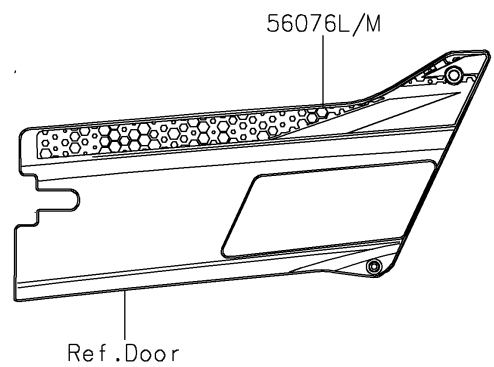

2022 Teryx4 Camo PARTS DIAGRAM

Decals(Red)(JPFNN/JPFNL)

F2861D

2022 Teryx4 Camo PARTS LIST

Decals(Red)(JPFNN/JPFNL)

ITEM NAME	PART NUMBER	QUANTITY
MARK,KAWASAKI (Ref # 56052)	56052-0928	1
MARK,FR FENDER,TERYX4S (Ref # 56054)	56054-3810	2
PATTERN,FR FENDER,LH (Ref # 56076)	56076-2185	1
PATTERN,FR FENDER,RH (Ref # 56076A)	56076-2186	1
PATTERN,SIDE GUARD,LH,UPP (Ref # 56076B)	56076-4167	1
PATTERN,SIDE GUARD,LH,CNT (Ref # 56076C)	56076-4168	1
PATTERN,SIDE GUARD,LH,LWR (Ref # 56076D)	56076-4169	1
PATTERN,SIDE GUARD,RH,UPP (Ref # 56076E)	56076-4170	1
PATTERN,SIDE GUARD,RH,CNT (Ref # 56076F)	56076-4171	1
PATTERN,SIDE GUARD,RH,LWR (Ref # 56076G)	56076-4172	1
PATTERN,FR DOOR COVER,LH,CNT (Ref # 56076H)	56076-4173	1
PATTERN,FR DOOR COVER,LH,LWR (Ref # 56076I)	56076-4174	1
PATTERN,FR DOOR COVER,RH,CNT (Ref # 56076J)	56076-4175	1
PATTERN,FR DOOR COVER,RH,LWR (Ref # 56076K)	56076-4176	1
PATTERN,RR DOOR COVER,LH (Ref # 56076L)	56076-4177	1
PATTERN,RR DOOR COVER,RH (Ref # 56076M)	56076-4178	1
PATTERN,RR FENDER,LH (Ref # 56076N)	56076-4179	1
PATTERN,RR FENDER,RH (Ref # 56076O)	56076-4180	1