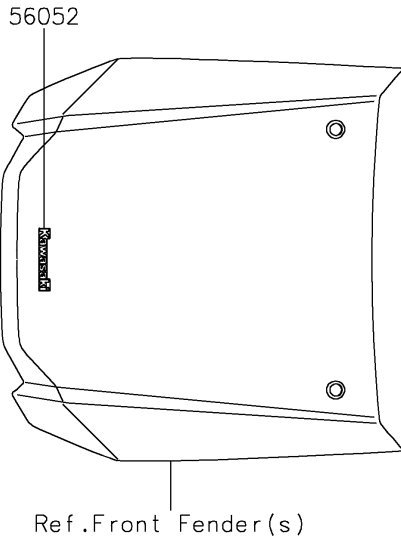

2022 Teryx4 Camo PARTS DIAGRAM

Decals(Red)(JPFNN/JPFNL)

F2861D

2022 Teryx4 Camo PARTS LIST

Decals(Red)(JPFNN/JPFNL)

ITEM NAME	PART NUMBER	QUANTITY
MARK,KAWASAKI (Ref # 56052)	56052-0928	1
MARK,FR FENDER,TERYX4S (Ref # 56054)	56054-3810	2
PATTERN,FR FENDER,LH (Ref # 56076)	56076-2185	1
PATTERN,FR FENDER,RH (Ref # 56076A)	56076-2186	1
PATTERN,SIDE GUARD,LH,UPP (Ref # 56076B)	56076-4167	1
PATTERN,SIDE GUARD,LH,CNT (Ref # 56076C)	56076-4168	1
PATTERN,SIDE GUARD,LH,LWR (Ref # 56076D)	56076-4169	1
PATTERN,SIDE GUARD,RH,UPP (Ref # 56076E)	56076-4170	1
PATTERN,SIDE GUARD,RH,CNT (Ref # 56076F)	56076-4171	1
PATTERN,SIDE GUARD,RH,LWR (Ref # 56076G)	56076-4172	1
PATTERN,FR DOOR COVER,LH,CNT (Ref # 56076H)	56076-4173	1
PATTERN,FR DOOR COVER,LH,LWR (Ref # 56076I)	56076-4174	1
PATTERN,FR DOOR COVER,RH,CNT (Ref # 56076J)	56076-4175	1
PATTERN,FR DOOR COVER,RH,LWR (Ref # 56076K)	56076-4176	1
PATTERN,RR DOOR COVER,LH (Ref # 56076L)	56076-4177	1
PATTERN,RR DOOR COVER,RH (Ref # 56076M)	56076-4178	1
PATTERN,RR FENDER,LH (Ref # 56076N)	56076-4179	1
PATTERN,RR FENDER,RH (Ref # 56076O)	56076-4180	1