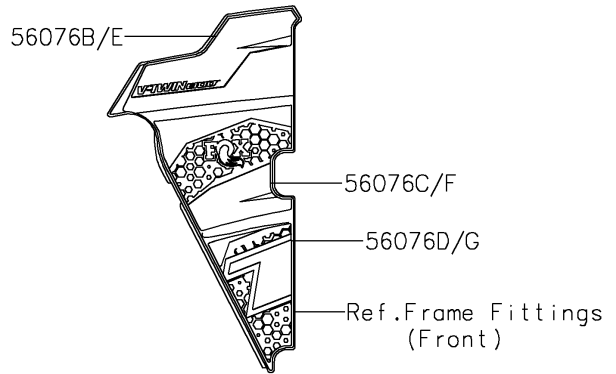

2022 Teryx4 Camo PARTS DIAGRAM

Decals(Red)(JPFNN/JPFNL)

F2861D

2022 Teryx4 Camo PARTS LIST

Decals(Red)(JPFNN/JPFNL)

ITEM NAME	PART NUMBER	QUANTITY
MARK,KAWASAKI (Ref # 56052)	56052-0928	1
MARK,FR FENDER,TERYX4S (Ref # 56054)	56054-3810	2
PATTERN,FR FENDER,LH (Ref # 56076)	56076-2185	1
PATTERN,FR FENDER,RH (Ref # 56076A)	56076-2186	1
PATTERN,SIDE GUARD,LH,UPP (Ref # 56076B)	56076-4167	1
PATTERN,SIDE GUARD,LH,CNT (Ref # 56076C)	56076-4168	1
PATTERN,SIDE GUARD,LH,LWR (Ref # 56076D)	56076-4169	1
PATTERN,SIDE GUARD,RH,UPP (Ref # 56076E)	56076-4170	1
PATTERN,SIDE GUARD,RH,CNT (Ref # 56076F)	56076-4171	1
PATTERN,SIDE GUARD,RH,LWR (Ref # 56076G)	56076-4172	1
PATTERN,FR DOOR COVER,LH,CNT (Ref # 56076H)	56076-4173	1
PATTERN,FR DOOR COVER,LH,LWR (Ref # 56076I)	56076-4174	1
PATTERN,FR DOOR COVER,RH,CNT (Ref # 56076J)	56076-4175	1
PATTERN,FR DOOR COVER,RH,LWR (Ref # 56076K)	56076-4176	1
PATTERN,RR DOOR COVER,LH (Ref # 56076L)	56076-4177	1
PATTERN,RR DOOR COVER,RH (Ref # 56076M)	56076-4178	1
PATTERN,RR FENDER,LH (Ref # 56076N)	56076-4179	1
PATTERN,RR FENDER,RH (Ref # 56076O)	56076-4180	1