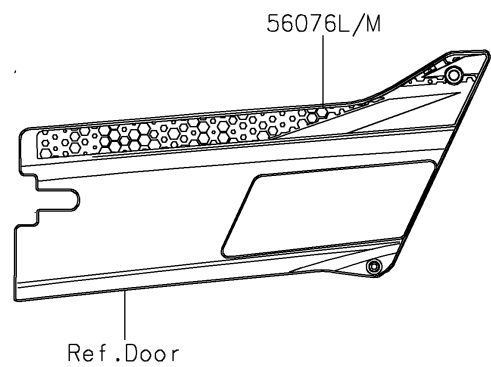

2022 Teryx4 Camo PARTS DIAGRAM

Decals(Red)(JPFNN/JPFNL)

F2861D

2022 Teryx4 Camo PARTS LIST

Decals(Red)(JPFNN/JPFNL)

ITEM NAME	PART NUMBER	QUANTITY
MARK,KAWASAKI (Ref # 56052)	56052-0928	1
MARK,FR FENDER,TERYX4S (Ref # 56054)	56054-3810	2
PATTERN,FR FENDER,LH (Ref # 56076)	56076-2185	1
PATTERN,FR FENDER,RH (Ref # 56076A)	56076-2186	1
PATTERN,SIDE GUARD,LH,UPP (Ref # 56076B)	56076-4167	1
PATTERN,SIDE GUARD,LH,CNT (Ref # 56076C)	56076-4168	1
PATTERN,SIDE GUARD,LH,LWR (Ref # 56076D)	56076-4169	1
PATTERN,SIDE GUARD,RH,UPP (Ref # 56076E)	56076-4170	1
PATTERN,SIDE GUARD,RH,CNT (Ref # 56076F)	56076-4171	1
PATTERN,SIDE GUARD,RH,LWR (Ref # 56076G)	56076-4172	1
PATTERN,FR DOOR COVER,LH,CNT (Ref # 56076H)	56076-4173	1
PATTERN,FR DOOR COVER,LH,LWR (Ref # 56076I)	56076-4174	1
PATTERN,FR DOOR COVER,RH,CNT (Ref # 56076J)	56076-4175	1
PATTERN,FR DOOR COVER,RH,LWR (Ref # 56076K)	56076-4176	1
PATTERN,RR DOOR COVER,LH (Ref # 56076L)	56076-4177	1
PATTERN,RR DOOR COVER,RH (Ref # 56076M)	56076-4178	1
PATTERN,RR FENDER,LH (Ref # 56076N)	56076-4179	1
PATTERN,RR FENDER,RH (Ref # 56076O)	56076-4180	1