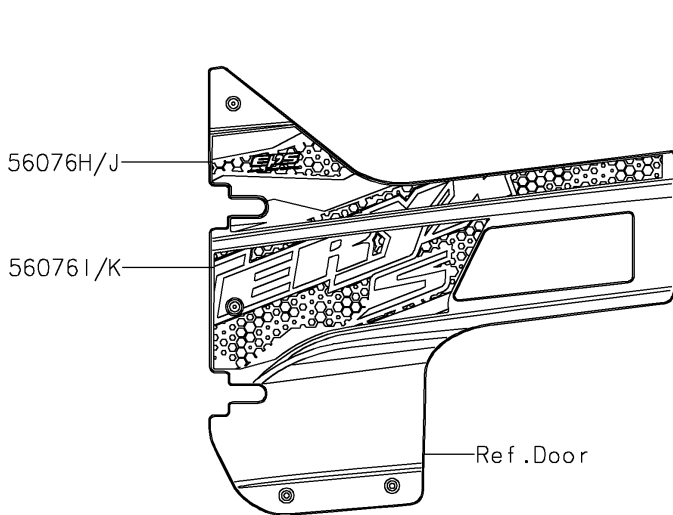

2022 Teryx4 Camo PARTS DIAGRAM

Decals(Red)(JPFNN/JPFNL)

F2861D

2022 Teryx4 Camo PARTS LIST

Decals(Red)(JPFNN/JPFNL)

ITEM NAME	PART NUMBER	QUANTITY
MARK,KAWASAKI (Ref # 56052)	56052-0928	1
MARK,FR FENDER,TERYX4S (Ref # 56054)	56054-3810	2
PATTERN,FR FENDER,LH (Ref # 56076)	56076-2185	1
PATTERN,FR FENDER,RH (Ref # 56076A)	56076-2186	1
PATTERN,SIDE GUARD,LH,UPP (Ref # 56076B)	56076-4167	1
PATTERN,SIDE GUARD,LH,CNT (Ref # 56076C)	56076-4168	1
PATTERN,SIDE GUARD,LH,LWR (Ref # 56076D)	56076-4169	1
PATTERN,SIDE GUARD,RH,UPP (Ref # 56076E)	56076-4170	1
PATTERN,SIDE GUARD,RH,CNT (Ref # 56076F)	56076-4171	1
PATTERN,SIDE GUARD,RH,LWR (Ref # 56076G)	56076-4172	1
PATTERN,FR DOOR COVER,LH,CNT (Ref # 56076H)	56076-4173	1
PATTERN,FR DOOR COVER,LH,LWR (Ref # 56076I)	56076-4174	1
PATTERN,FR DOOR COVER,RH,CNT (Ref # 56076J)	56076-4175	1
PATTERN,FR DOOR COVER,RH,LWR (Ref # 56076K)	56076-4176	1
PATTERN,RR DOOR COVER,LH (Ref # 56076L)	56076-4177	1
PATTERN,RR DOOR COVER,RH (Ref # 56076M)	56076-4178	1
PATTERN,RR FENDER,LH (Ref # 56076N)	56076-4179	1
PATTERN,RR FENDER,RH (Ref # 56076O)	56076-4180	1