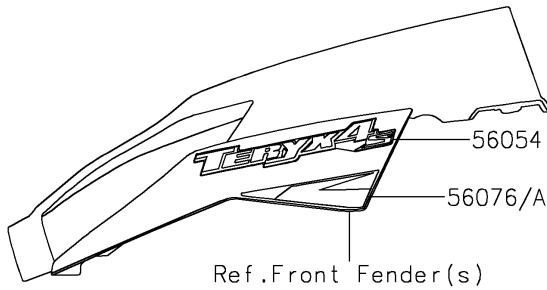

2022 Teryx4 Camo PARTS DIAGRAM

Decals(Red)(JPFNN/JPFNL)

F2861D

2022 Teryx4 Camo PARTS LIST

Decals(Red)(JPFNN/JPFNL)

ITEM NAME	PART NUMBER	QUANTITY
MARK,KAWASAKI (Ref # 56052)	56052-0928	1
MARK,FR FENDER,TERYX4S (Ref # 56054)	56054-3810	2
PATTERN,FR FENDER,LH (Ref # 56076)	56076-2185	1
PATTERN,FR FENDER,RH (Ref # 56076A)	56076-2186	1
PATTERN,SIDE GUARD,LH,UPP (Ref # 56076B)	56076-4167	1
PATTERN,SIDE GUARD,LH,CNT (Ref # 56076C)	56076-4168	1
PATTERN,SIDE GUARD,LH,LWR (Ref # 56076D)	56076-4169	1
PATTERN,SIDE GUARD,RH,UPP (Ref # 56076E)	56076-4170	1
PATTERN,SIDE GUARD,RH,CNT (Ref # 56076F)	56076-4171	1
PATTERN,SIDE GUARD,RH,LWR (Ref # 56076G)	56076-4172	1
PATTERN,FR DOOR COVER,LH,CNT (Ref # 56076H)	56076-4173	1
PATTERN,FR DOOR COVER,LH,LWR (Ref # 56076I)	56076-4174	1
PATTERN,FR DOOR COVER,RH,CNT (Ref # 56076J)	56076-4175	1
PATTERN,FR DOOR COVER,RH,LWR (Ref # 56076K)	56076-4176	1
PATTERN,RR DOOR COVER,LH (Ref # 56076L)	56076-4177	1
PATTERN,RR DOOR COVER,RH (Ref # 56076M)	56076-4178	1
PATTERN,RR FENDER,LH (Ref # 56076N)	56076-4179	1
PATTERN,RR FENDER,RH (Ref # 56076O)	56076-4180	1