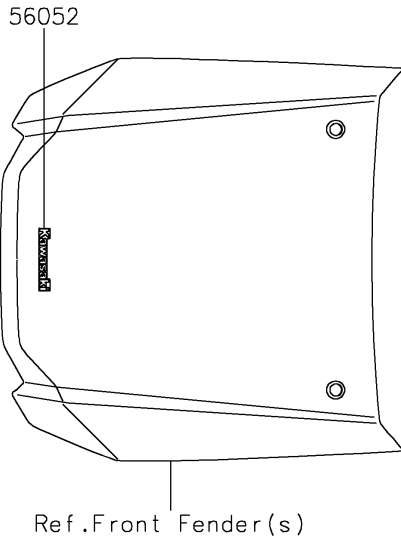

2022 Teryx4 Camo PARTS DIAGRAM

Decals(Red)(JPFNN/JPFNL)

F2861D

2022 Teryx4 Camo PARTS LIST

Decals(Red)(JPFNN/JPFNL)

ITEM NAME	PART NUMBER	QUANTITY
MARK,KAWASAKI (Ref # 56052)	56052-0928	1
MARK,FR FENDER,TERYX4S (Ref # 56054)	56054-3810	2
PATTERN,FR FENDER,LH (Ref # 56076)	56076-2185	1
PATTERN,FR FENDER,RH (Ref # 56076A)	56076-2186	1
PATTERN,SIDE GUARD,LH,UPP (Ref # 56076B)	56076-4167	1
PATTERN,SIDE GUARD,LH,CNT (Ref # 56076C)	56076-4168	1
PATTERN,SIDE GUARD,LH,LWR (Ref # 56076D)	56076-4169	1
PATTERN,SIDE GUARD,RH,UPP (Ref # 56076E)	56076-4170	1
PATTERN,SIDE GUARD,RH,CNT (Ref # 56076F)	56076-4171	1
PATTERN,SIDE GUARD,RH,LWR (Ref # 56076G)	56076-4172	1
PATTERN,FR DOOR COVER,LH,CNT (Ref # 56076H)	56076-4173	1
PATTERN,FR DOOR COVER,LH,LWR (Ref # 56076I)	56076-4174	1
PATTERN,FR DOOR COVER,RH,CNT (Ref # 56076J)	56076-4175	1
PATTERN,FR DOOR COVER,RH,LWR (Ref # 56076K)	56076-4176	1
PATTERN,RR DOOR COVER,LH (Ref # 56076L)	56076-4177	1
PATTERN,RR DOOR COVER,RH (Ref # 56076M)	56076-4178	1
PATTERN,RR FENDER,LH (Ref # 56076N)	56076-4179	1
PATTERN,RR FENDER,RH (Ref # 56076O)	56076-4180	1