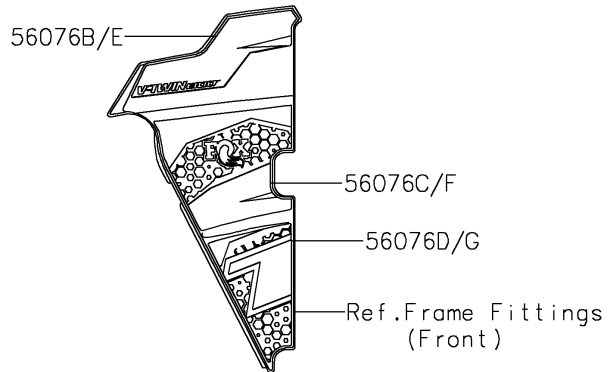

2022 Teryx4 Camo PARTS DIAGRAM

Decals(Red)(JPFNN/JPFNL)

F2861D

2022 Teryx4 Camo PARTS LIST

Decals(Red)(JPFNN/JPFNL)

ITEM NAME	PART NUMBER	QUANTITY
MARK,KAWASAKI (Ref # 56052)	56052-0928	1
MARK,FR FENDER,TERYX4S (Ref # 56054)	56054-3810	2
PATTERN,FR FENDER,LH (Ref # 56076)	56076-2185	1
PATTERN,FR FENDER,RH (Ref # 56076A)	56076-2186	1
PATTERN,SIDE GUARD,LH,UPP (Ref # 56076B)	56076-4167	1
PATTERN,SIDE GUARD,LH,CNT (Ref # 56076C)	56076-4168	1
PATTERN,SIDE GUARD,LH,LWR (Ref # 56076D)	56076-4169	1
PATTERN,SIDE GUARD,RH,UPP (Ref # 56076E)	56076-4170	1
PATTERN,SIDE GUARD,RH,CNT (Ref # 56076F)	56076-4171	1
PATTERN,SIDE GUARD,RH,LWR (Ref # 56076G)	56076-4172	1
PATTERN,FR DOOR COVER,LH,CNT (Ref # 56076H)	56076-4173	1
PATTERN,FR DOOR COVER,LH,LWR (Ref # 56076I)	56076-4174	1
PATTERN,FR DOOR COVER,RH,CNT (Ref # 56076J)	56076-4175	1
PATTERN,FR DOOR COVER,RH,LWR (Ref # 56076K)	56076-4176	1
PATTERN,RR DOOR COVER,LH (Ref # 56076L)	56076-4177	1
PATTERN,RR DOOR COVER,RH (Ref # 56076M)	56076-4178	1
PATTERN,RR FENDER,LH (Ref # 56076N)	56076-4179	1
PATTERN,RR FENDER,RH (Ref # 56076O)	56076-4180	1