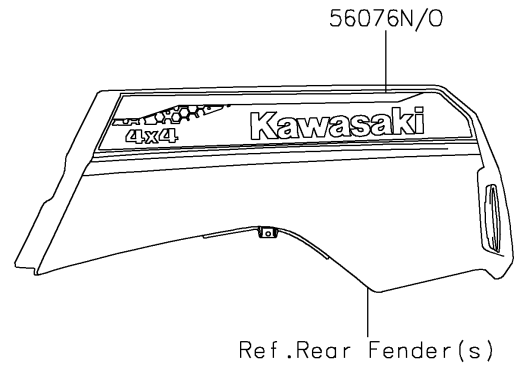

2022 Teryx4 Camo PARTS DIAGRAM

Decals(Red)(JPFNN/JPFNL)

F2861D

2022 Teryx4 Camo PARTS LIST

Decals(Red)(JPFNN/JPFNL)

ITEM NAME	PART NUMBER	QUANTITY
MARK,KAWASAKI (Ref # 56052)	56052-0928	1
MARK,FR FENDER,TERYX4S (Ref # 56054)	56054-3810	2
PATTERN,FR FENDER,LH (Ref # 56076)	56076-2185	1
PATTERN,FR FENDER,RH (Ref # 56076A)	56076-2186	1
PATTERN,SIDE GUARD,LH,UPP (Ref # 56076B)	56076-4167	1
PATTERN,SIDE GUARD,LH,CNT (Ref # 56076C)	56076-4168	1
PATTERN,SIDE GUARD,LH,LWR (Ref # 56076D)	56076-4169	1
PATTERN,SIDE GUARD,RH,UPP (Ref # 56076E)	56076-4170	1
PATTERN,SIDE GUARD,RH,CNT (Ref # 56076F)	56076-4171	1
PATTERN,SIDE GUARD,RH,LWR (Ref # 56076G)	56076-4172	1
PATTERN,FR DOOR COVER,LH,CNT (Ref # 56076H)	56076-4173	1
PATTERN,FR DOOR COVER,LH,LWR (Ref # 56076I)	56076-4174	1
PATTERN,FR DOOR COVER,RH,CNT (Ref # 56076J)	56076-4175	1
PATTERN,FR DOOR COVER,RH,LWR (Ref # 56076K)	56076-4176	1
PATTERN,RR DOOR COVER,LH (Ref # 56076L)	56076-4177	1
PATTERN,RR DOOR COVER,RH (Ref # 56076M)	56076-4178	1
PATTERN,RR FENDER,LH (Ref # 56076N)	56076-4179	1
PATTERN,RR FENDER,RH (Ref # 56076O)	56076-4180	1