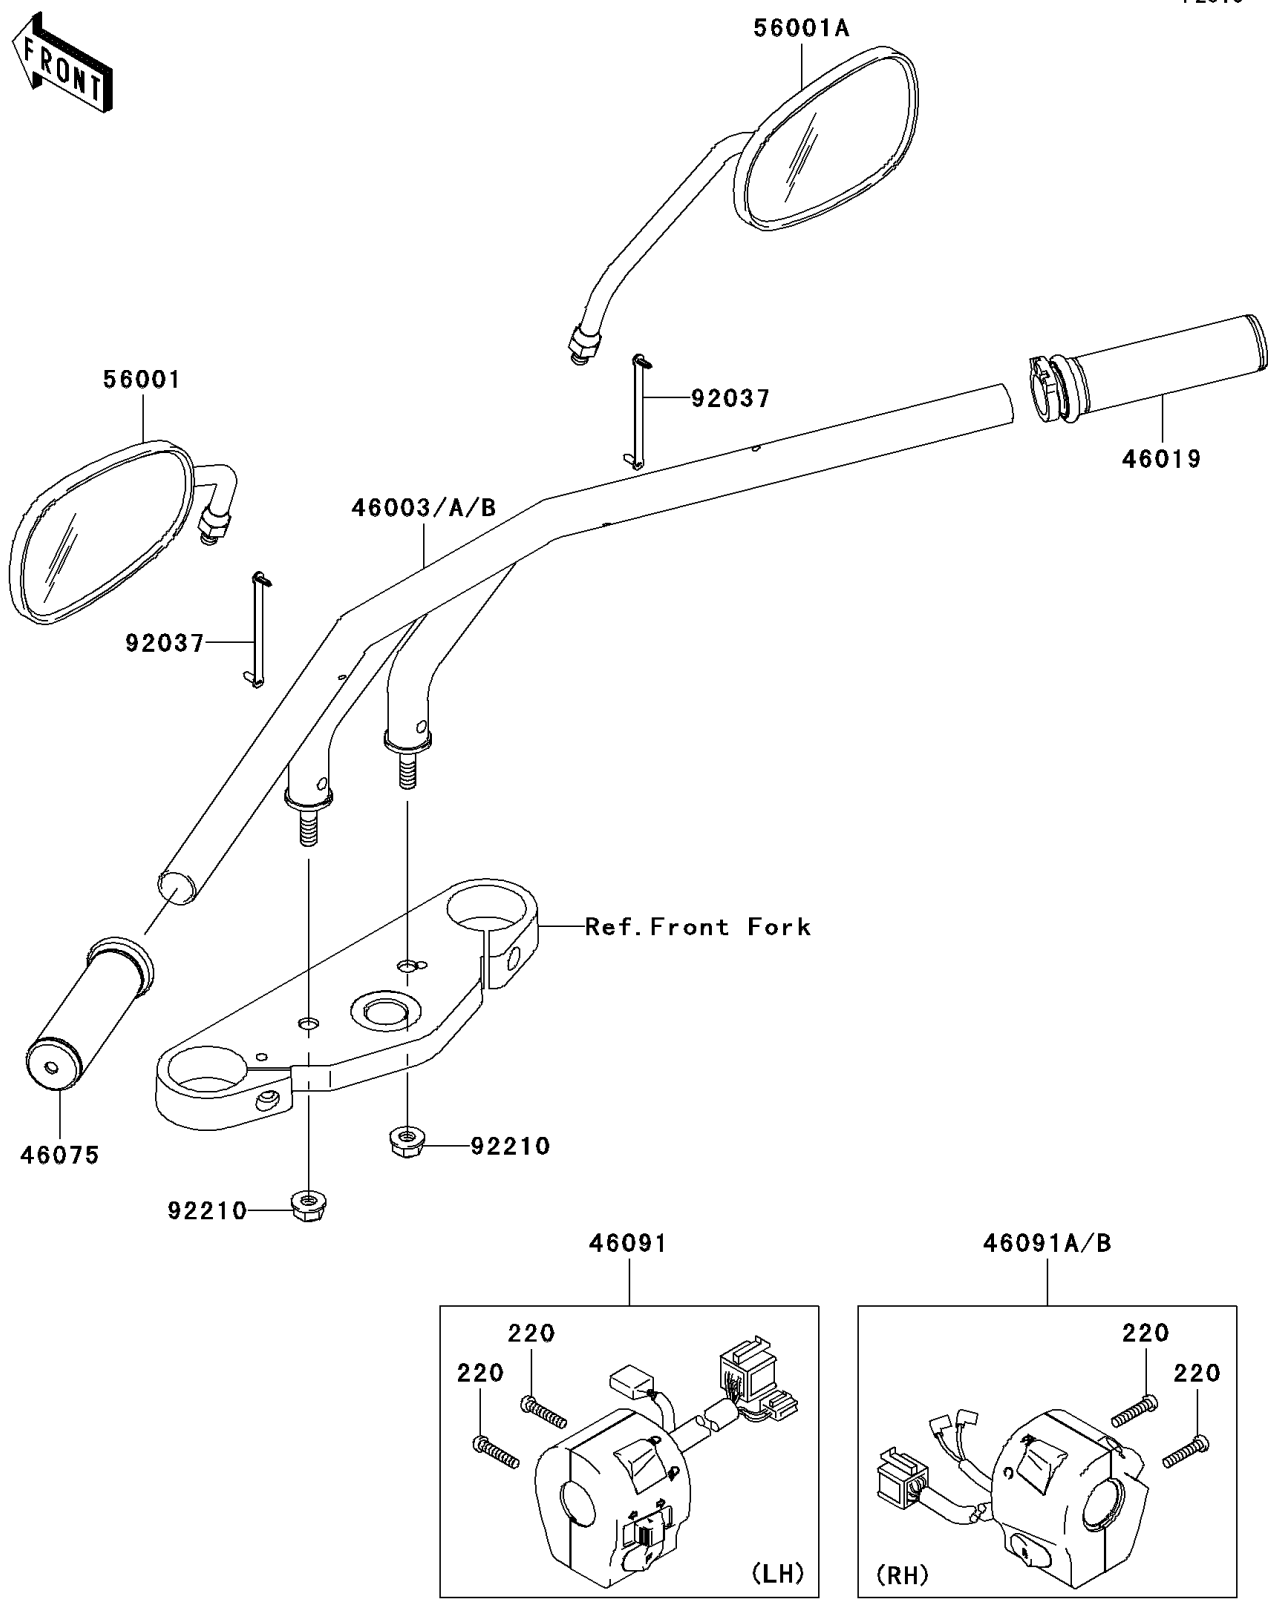

2008 Vulcan[®] 1600 Mean Streak[®] PARTS DIAGRAM

Handlebar

F2310

2008 Vulcan® 1600 Mean Streak® PARTS LIST

Handlebar

ITEM NAME	PART NUMBER	QUANTITY
SCREW-PAN-CROSS,5X25 (Ref # 220)	220R0525	4
GRIP-ASSY,THROTTLE (Ref # 46019)	46019-1123	1
GRIP,LH (Ref # 46075)	46075-1212	1
HOUSING-ASSY-CONTROL,LH (Ref # 46091)	46091-0026	1
HOUSING-ASSY-CONTROL,RH (Ref # 46091B)	46091-0079	1
MIRROR-ASSY,LH (Ref # 56001)	56001-0019	1
MIRROR-ASSY,RH (Ref # 56001A)	56001-0020	1
CLAMP,SPEED,L=58 (Ref # 92037)	92037-1163	2
NUT,LOCK,FLANGED,10MM (Ref # 92210)	92210-1139	2
HANDLE (Ref # 46003)	46003-0005	1
HANDLE (Ref # 46003B)	46003-0146	1