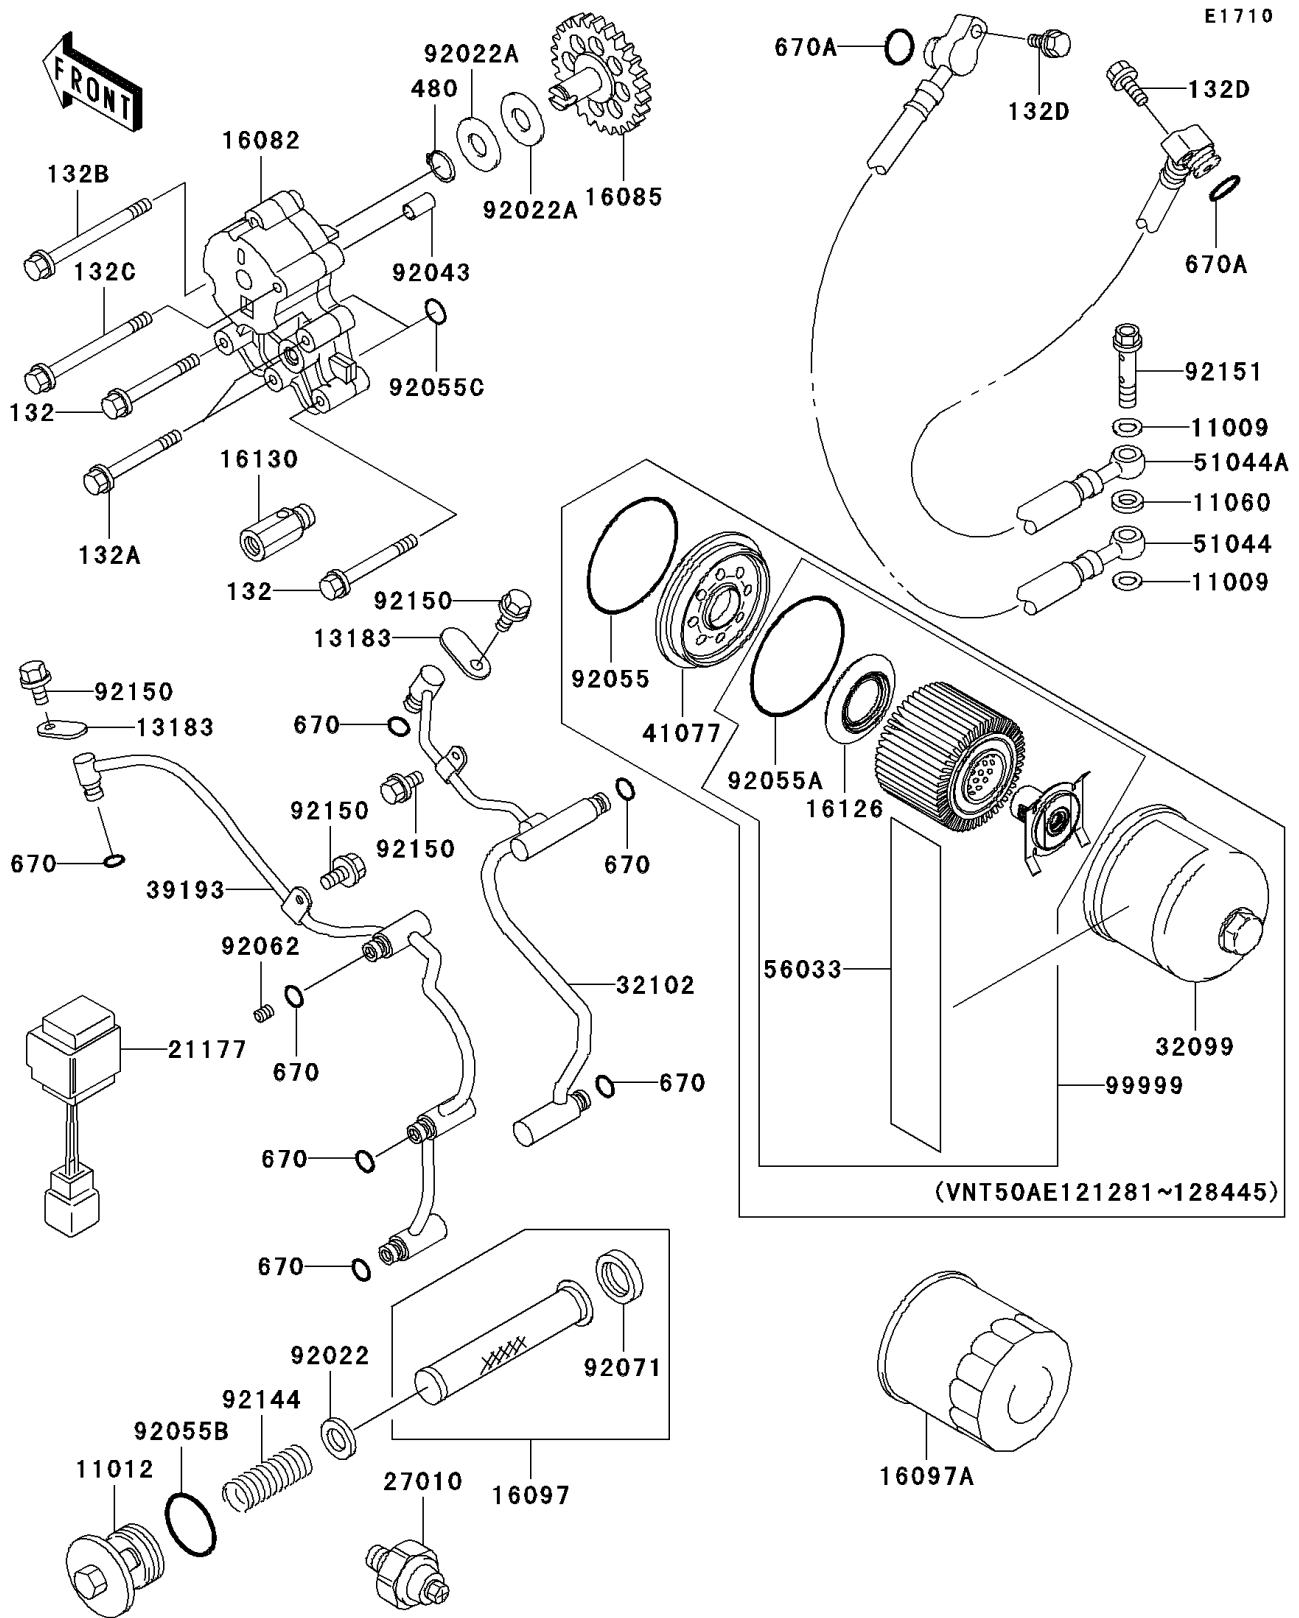

2003 Vulcan 1500 Nomad Fi PARTS DIAGRAM

Oil Pump/Oil Filter

2003 Vulcan 1500 Nomad Fi PARTS LIST

Oil Pump/Oil Filter

ITEM NAME	PART NUMBER	QUANTITY
BOLT-FLANGED-SMALL (Ref # 132)	132G0645	2
BOLT-FLANGED-SMALL (Ref # 132A)	132G0655	2
BOLT-FLANGED-SMALL (Ref # 132B)	132G0660	1
BOLT-FLANGED-SMALL (Ref # 132C)	132G0670	1
BOLT-FLANGED-SMALL (Ref # 132D)	132J0625	2
CIRCLIP-TYPE-C,12MM (Ref # 480)	480J1200	1
O RING,8MM (Ref # 670)	670D1508	7
O RING (Ref # 670A)	670D2010	2
GASKET,8.2X14X1.0 (Ref # 11009)	11009-1344	2
CAP,OIL FILTER (Ref # 11012)	11012-1461	1
GASKET,PIPE JOINT (Ref # 11060)	11060-1739	1
PLATE (Ref # 13183)	13183-1071	2
PUMP-ASSY-OIL (Ref # 16082)	16082-1155	1
GEAR,OIL PUMP,39T (Ref # 16085)	16085-1345	1
FILTER-ASSY-OIL (Ref # 16097)	16097-1058	1
FILTER-ASSY-OIL (Ref # 16097A)	16097-1072	1
VALVE (Ref # 16126)	16126-0012	1
VALVE-ASSY-RELIEF (Ref # 16130)	16130-1059	1
CONTROLLER,OIL LAMP (Ref # 21177)	21177-1058	1
SWITCH,OIL PRESSURE (Ref # 27010)	27010-1360	1
CASE (Ref # 32099)	32099-5003	1
PIPE (Ref # 32102)	32102-1409	1
PIPE-OIL (Ref # 39193)	39193-1036	1
ADAPTER (Ref # 41077)	41077-0011	1
TUBE-ASSY,FR (Ref # 51044)	51044-1182	1
TUBE-ASSY,RR (Ref # 51044A)	51044-1183	1
LABEL-MANUAL (Ref # 56033)	56033-0070	1
WASHER,20.1X28X1 (Ref # 92022)	92022-1547	1
WASHER,12X27.5X1.0 (Ref # 92022A)	92022-1852	2

2003 Vulcan 1500 Nomad Fi PARTS LIST

Oil Pump/Oil Filter

ITEM NAME	PART NUMBER	QUANTITY
PIN,6.2X8X14 (Ref # 92043)	92043-1263	1
RING-O,59.6X2.4 (Ref # 92055)	92055-0068	1
RING-O (Ref # 92055A)	92055-1209	1
RING-O,35.2X2.4 (Ref # 92055B)	92055-1358	1
RING-O,13.2X2.4 (Ref # 92055C)	92055-1373	2
NOZZLE,6X8,GREEN (Ref # 92062)	92062-1078	1
GROMMET,OIL STRAINER (Ref # 92071)	92071-100	1
SPRING (Ref # 92144)	92144-1106	1
BOLT,6X12 (Ref # 92150)	92150-1868	4
BOLT,8X35 (Ref # 92151)	92151-1355	1
KIT.,OIL FILTER (Ref # 99999)	99999-0032	1