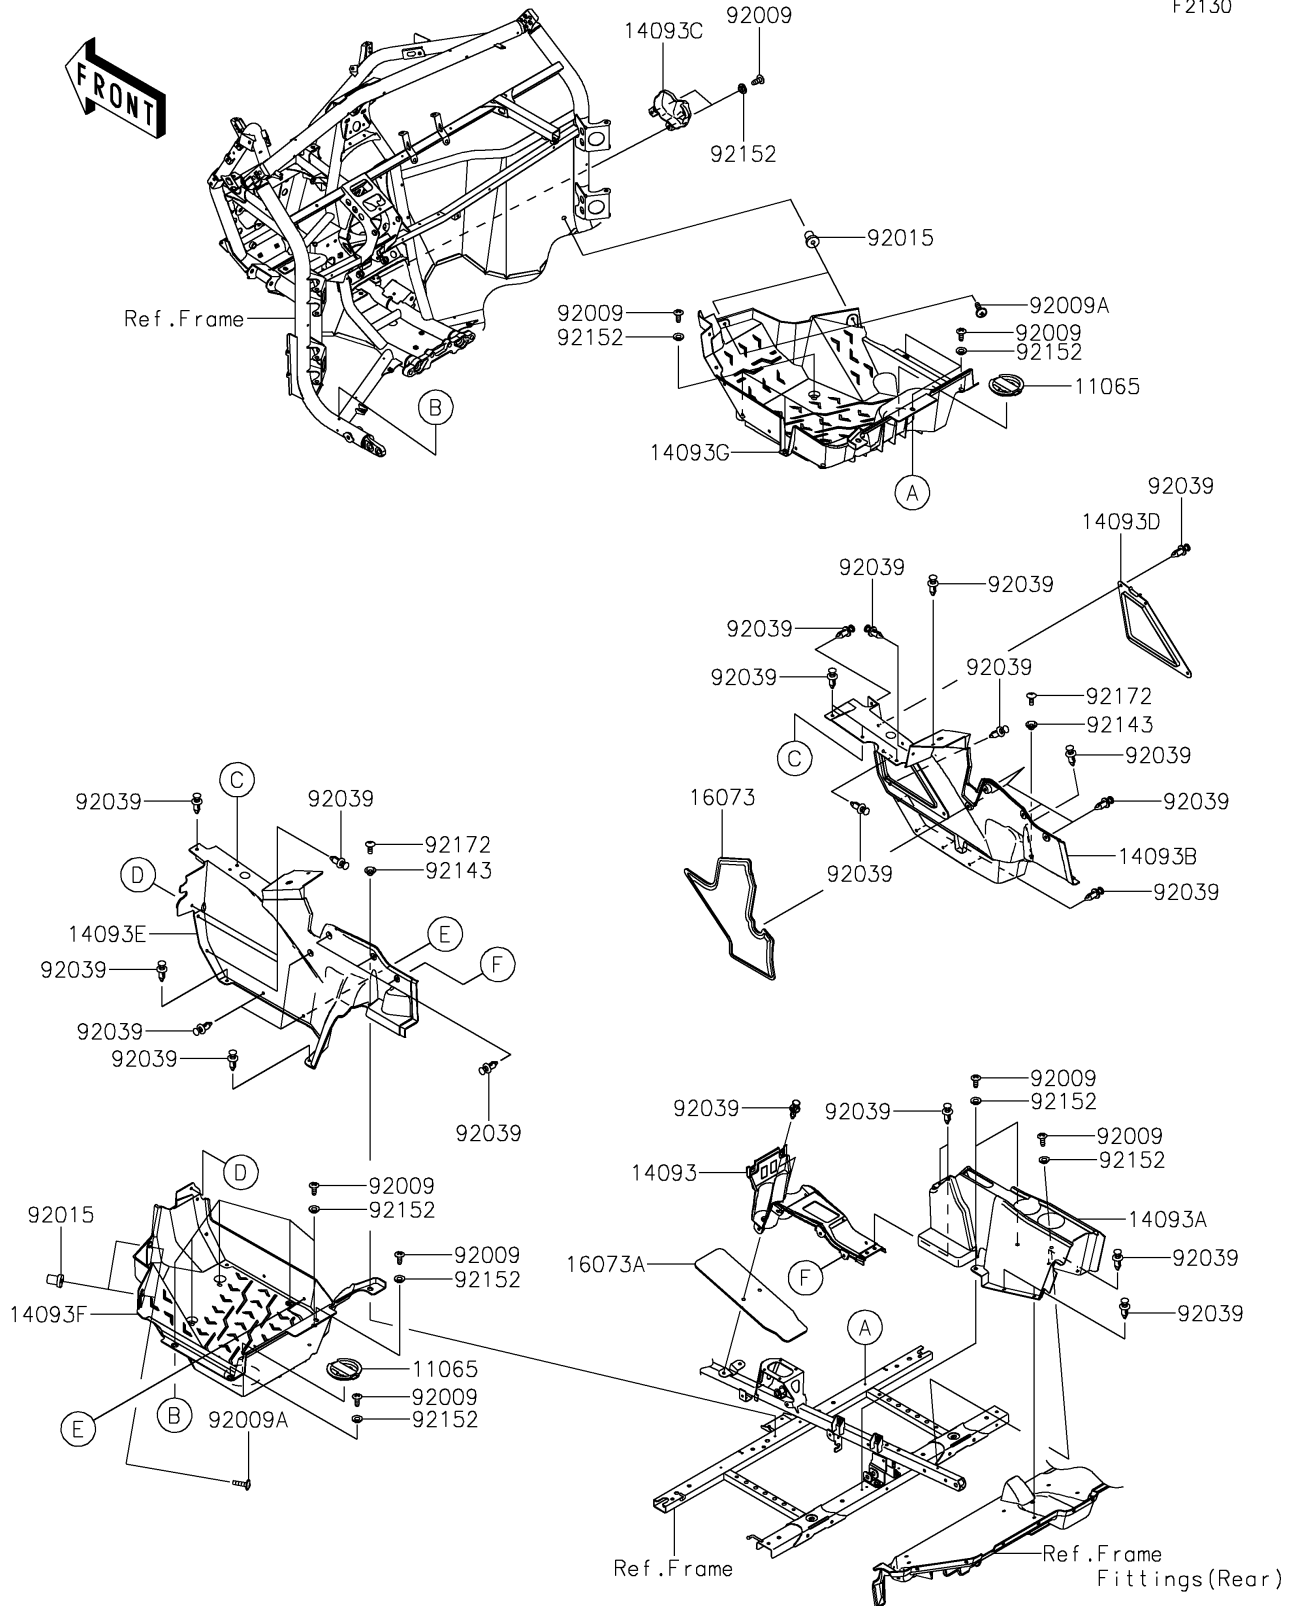

2023 Teryx KRX® 1000 Special Edition PARTS DIAGRAM

Frame Fittings(Front)

F2130

2023 Teryx KRX® 1000 Special Edition PARTS LIST

Frame Fittings(Front)

ITEM NAME	PART NUMBER	QUANTITY
-----------	-------------	----------