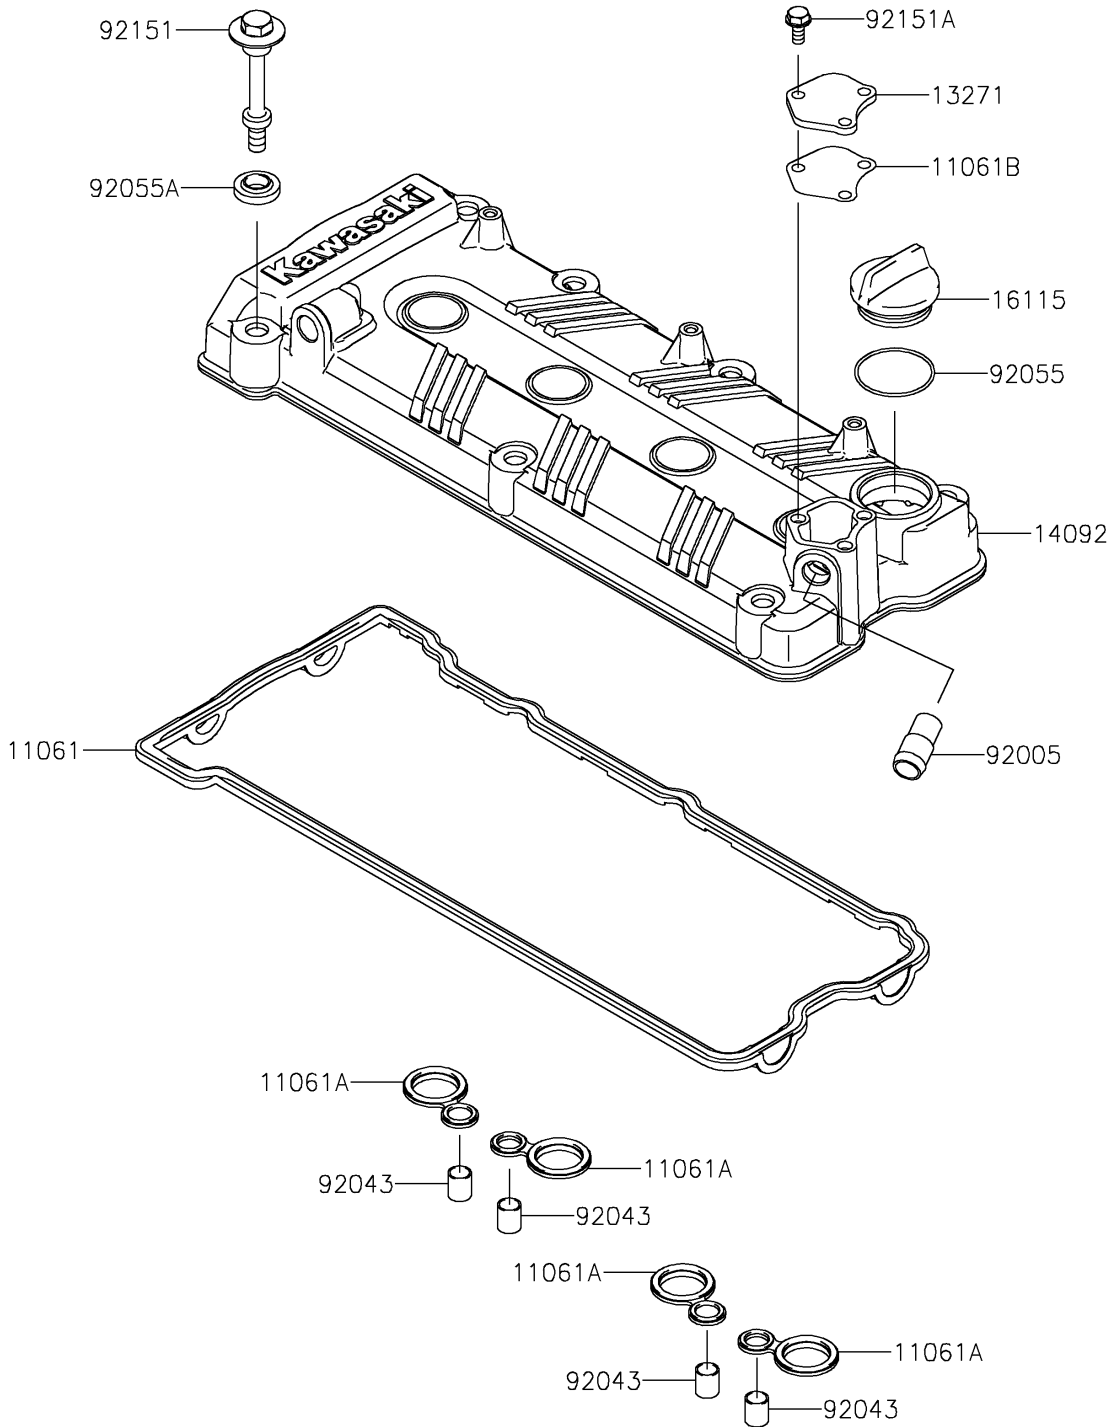

# 2021 JET SKI® STX®160 PARTS DIAGRAM

## Cylinder Head Cover

E1112

### Cylinder Head Cover

ITEM NAME	PART NUMBER	QUANTITY
GASKET,HEAD COVER (Ref # 11061)	11061-0090	1
GASKET,SPARK PLUG HOLE (Ref # 11061A)	11061-0105	4
GASKET,PLATE (Ref # 11061B)	11061-0814	1
PLATE (Ref # 13271)	13271-3898	1
COVER,HEAD (Ref # 14092)	14092-0836	1
CAP-OIL FILLER (Ref # 16115)	16115-1064	1
FITTING (Ref # 92005)	92005-3741	1
PIN,10.1X12X14 (Ref # 92043)	92043-4009	4
RING-O,38X1.9 (Ref # 92055)	92055-1295	1
RING-O,HEAD COVER BOLT (Ref # 92055A)	92055-1352	7
BOLT,HEAD COVER (Ref # 92151)	92151-1221	7
BOLT,6X14 (Ref # 92151A)	92151-3788	3