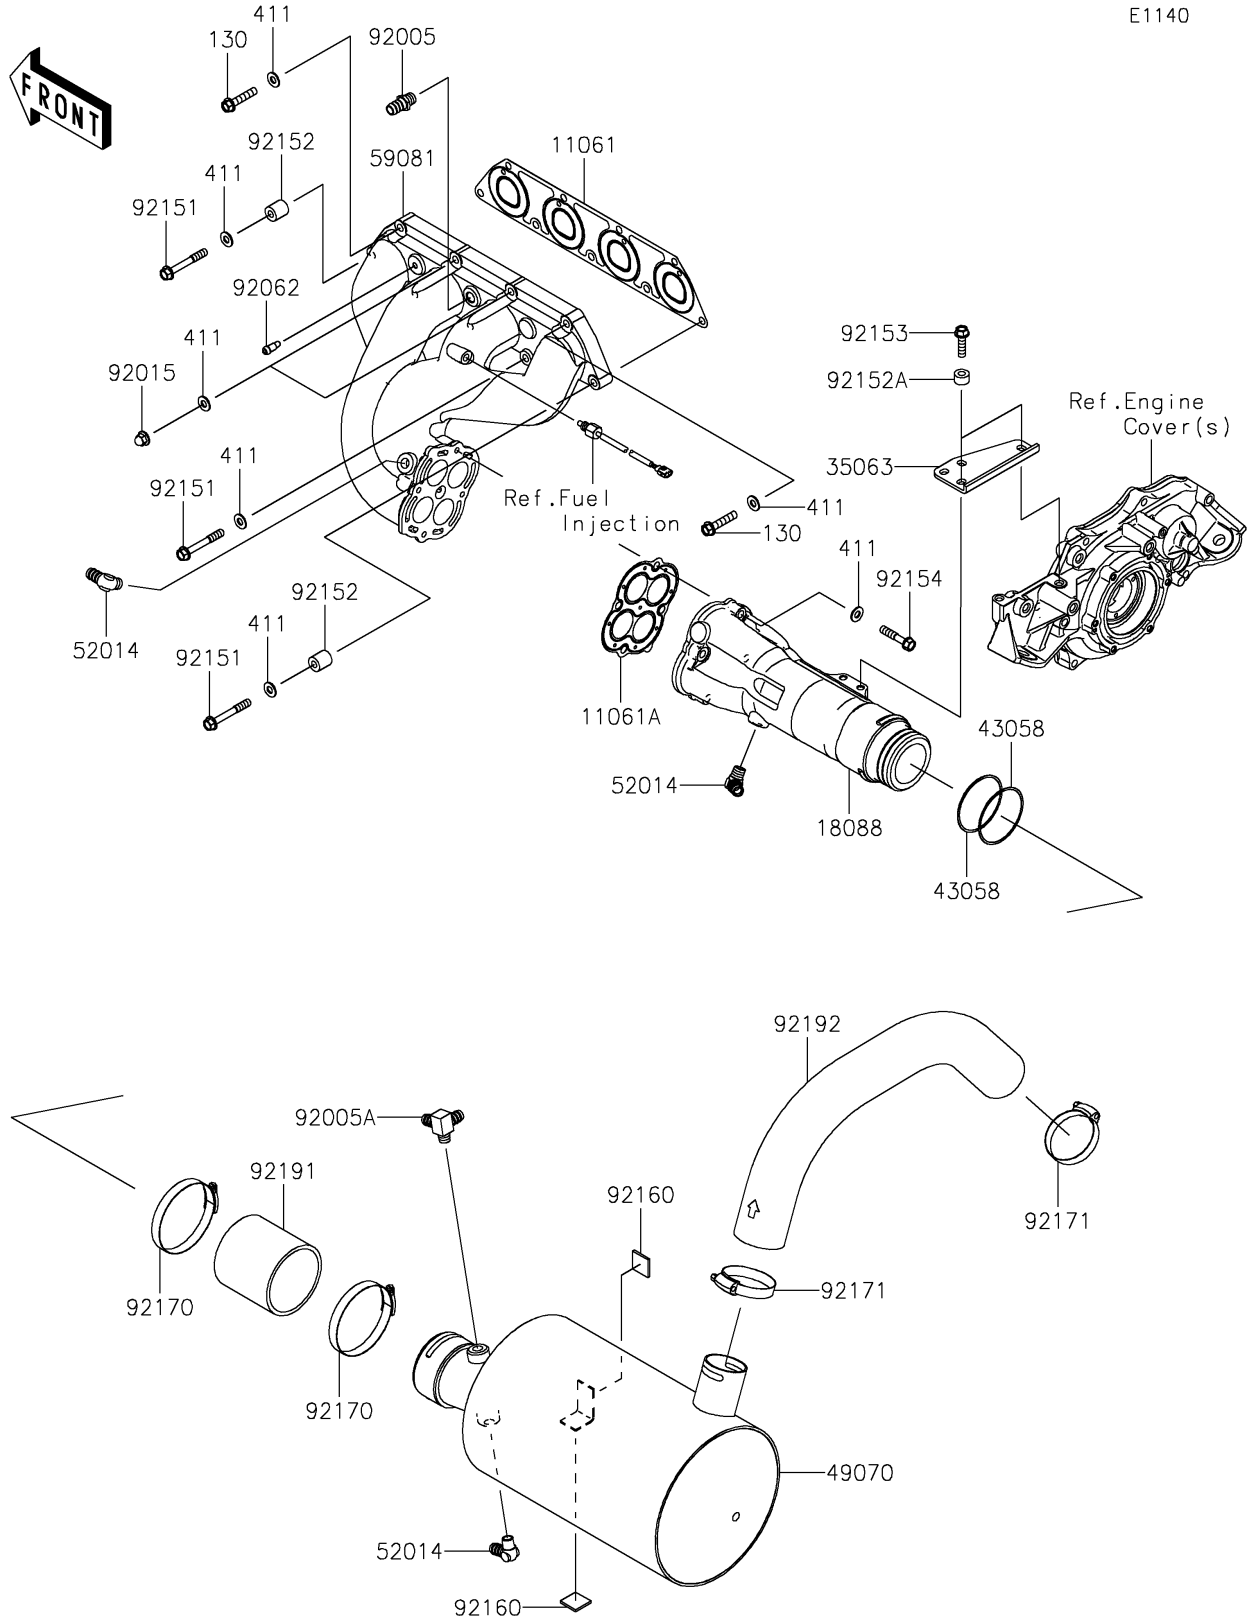

2022 JET SKI® STX® 160 PARTS DIAGRAM

Muffler(s)

E1140

2022 JET SKI® STX® 160 PARTS LIST

Muffler(s)

ITEM NAME	PART NUMBER	QUANTITY
GASKET,MANIFOLD EXHAUST (Ref # 11061)	11061-3713	1
GASKET,PIPE EXHAUST (Ref # 11061A)	11061-3714	1
PIPE-EXHAUST (Ref # 18088)	18088-3723	1
STAY (Ref # 35063)	35063-3704	1
RING,GASKET (Ref # 43058)	43058-3733	2
MUFFLER-COMP (Ref # 49070)	49070-0045	1
ELBOW (Ref # 52014)	52014-3711	3
MANIFOLD-EXHAUST (Ref # 59081)	59081-3741	1
FITTING (Ref # 92005)	92005-3714	1
FITTING (Ref # 92005A)	92005-3751	1
NUT,CAP,8MM (Ref # 92015)	92015-1371	2
NOZZLE (Ref # 92062)	92062-0562	1
BOLT,8X60 (Ref # 92151)	92151-3730	5
COLLAR (Ref # 92152)	92152-3736	2
COLLAR,8.2X17X10 (Ref # 92152A)	92152-3740	4
BOLT,FLANGED,8X30 (Ref # 92153)	92153-3722	4
BOLT,FLANGED,8X40 (Ref # 92154)	92154-0992	4
DAMPER,25X25 (Ref # 92160)	92160-3864	2
CLAMP (Ref # 92170)	92170-3764	2
CLAMP (Ref # 92171)	92171-3723	2
TUBE,PIPE EX-MUFFLER (Ref # 92191)	92191-3986	1
TUBE,W/M-TAIL PIPE (Ref # 92192)	92192-1173	1
BOLT-FLANGED,8X40 (Ref # 130)	130CD0840	2
WASHER-PLAIN,8MM (Ref # 411)	411S0800	13