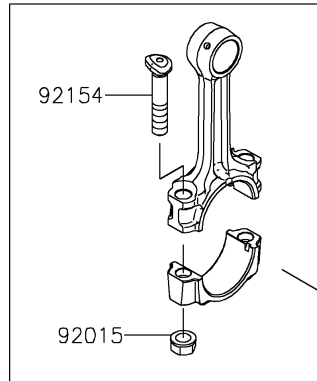

2022 JET SKI® STX® 160 PARTS DIAGRAM

Crankshaft

E1321

2022 JET SKI® STX® 160 PARTS LIST

Crankshaft

ITEM NAME	PART NUMBER	QUANTITY
CRANKSHAFT-COMP (Ref # 13031)	13031-0968	1
SHAFT (Ref # 13107)	13107-3785	1
ROD-ASSY-CONNECTING,I (Ref # 13251)	13251-3703-II	4
COUPLING (Ref # 42034)	42034-3711	1
NUT,CONNECTING ROD (Ref # 92015)	92015-1559	8
BEARING-BALL,6208ZZ AS2S (Ref # 92045)	92045-3739	1
SEAL-OIL,SD347626LHS (Ref # 92049)	92049-3736	1
SEAL-OIL,FPJ740628.5ZS (Ref # 92049A)	92049-3737	1
SEAL-OIL,S40626NS (Ref # 92049B)	92049-3738	1
RING-O,27.7X2.4 (Ref # 92055)	92055-091	1
BUSHING,CRANKSHAFT,#1,BLUE (Ref # 92139)	92139-0942	4
BUSHING,CRANKSHAFT,#1,BLACK (Ref # 92139A)	92139-0943	AR
BUSHING,CRANKSHAFT,#1,BROWN (Ref # 92139B)	92139-0944	AR
BUSHING,CRANKSHAFT,#2,BLUE (Ref # 92139C)	92139-0945	4
BUSHING,CRANKSHAFT,#2,BLACK (Ref # 92139D)	92139-0946	AR
BUSHING,CRANKSHAFT,#2,BROWN (Ref # 92139E)	92139-0947	AR
BUSHING,CRANKSHAFT,#3,BLUE (Ref # 92139F)	92139-0948	2
BUSHING,CRANKSHAFT,#3,BLACK (Ref # 92139G)	92139-0949	AR
BUSHING,CRANKSHAFT,#3,BROWN (Ref # 92139H)	92139-0950	AR
BUSHING,CONNECTING ROD,BLUE (Ref # 92139I)	92139-3708	8
BUSHING,CONNECTING ROD,BLACK (Ref # 92139J)	92139-3709	AR
BUSHING,CONNECTING ROD,BROWN (Ref # 92139K)	92139-3710	AR
COLLAR,OUTPUT RR,L=19.5 (Ref # 92152)	92152-3733	1
BOLT,CONNECTING ROD,9MM (Ref # 92154)	92154-3720	8
WASHER (Ref # 92200)	92200-3789	2