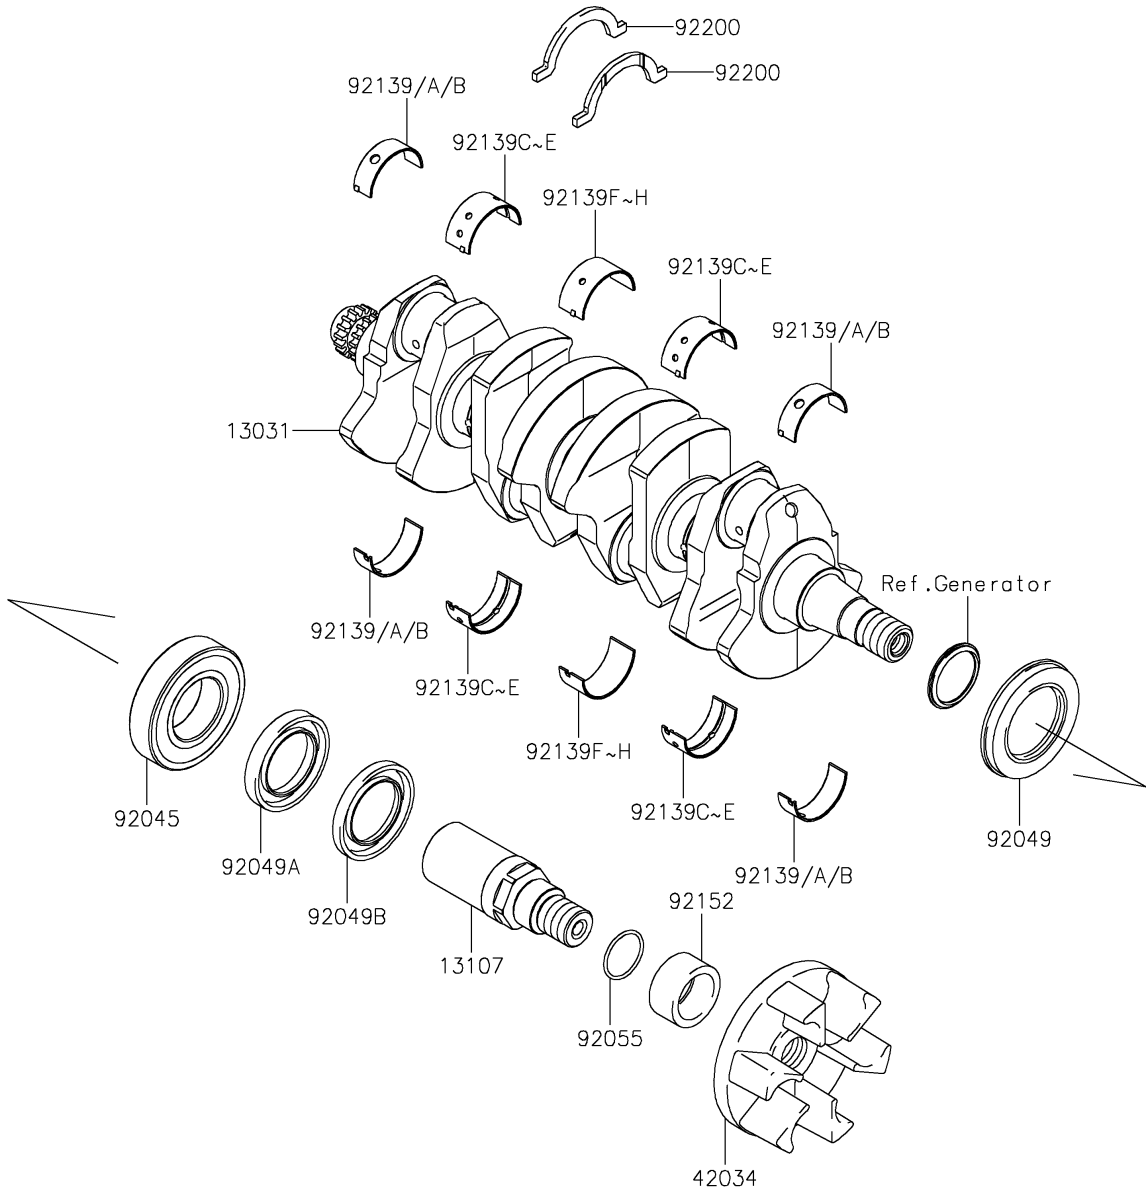

2022 JET SKI® STX® 160 PARTS DIAGRAM

Crankshaft

E1321

2022 JET SKI® STX® 160 PARTS LIST

Crankshaft

ITEM NAME	PART NUMBER	QUANTITY
CRANKSHAFT-COMP (Ref # 13031)	13031-0968	1
SHAFT (Ref # 13107)	13107-3785	1
ROD-ASSY-CONNECTING,I (Ref # 13251)	13251-3703-II	4
COUPLING (Ref # 42034)	42034-3711	1
NUT,CONNECTING ROD (Ref # 92015)	92015-1559	8
BEARING-BALL,6208ZZ AS2S (Ref # 92045)	92045-3739	1
SEAL-OIL,SD347626LHS (Ref # 92049)	92049-3736	1
SEAL-OIL,FPJ740628.5ZS (Ref # 92049A)	92049-3737	1
SEAL-OIL,S40626NS (Ref # 92049B)	92049-3738	1
RING-O,27.7X2.4 (Ref # 92055)	92055-091	1
BUSHING,CRANKSHAFT,#1,BLUE (Ref # 92139)	92139-0942	4
BUSHING,CRANKSHAFT,#1,BLACK (Ref # 92139A)	92139-0943	AR
BUSHING,CRANKSHAFT,#1,BROWN (Ref # 92139B)	92139-0944	AR
BUSHING,CRANKSHAFT,#2,BLUE (Ref # 92139C)	92139-0945	4
BUSHING,CRANKSHAFT,#2,BLACK (Ref # 92139D)	92139-0946	AR
BUSHING,CRANKSHAFT,#2,BROWN (Ref # 92139E)	92139-0947	AR
BUSHING,CRANKSHAFT,#3,BLUE (Ref # 92139F)	92139-0948	2
BUSHING,CRANKSHAFT,#3,BLACK (Ref # 92139G)	92139-0949	AR
BUSHING,CRANKSHAFT,#3,BROWN (Ref # 92139H)	92139-0950	AR
BUSHING,CONNECTING ROD,BLUE (Ref # 92139I)	92139-3708	8
BUSHING,CONNECTING ROD,BLACK (Ref # 92139J)	92139-3709	AR
BUSHING,CONNECTING ROD,BROWN (Ref # 92139K)	92139-3710	AR
COLLAR,OUTPUT RR,L=19.5 (Ref # 92152)	92152-3733	1
BOLT,CONNECTING ROD,9MM (Ref # 92154)	92154-3720	8
WASHER (Ref # 92200)	92200-3789	2