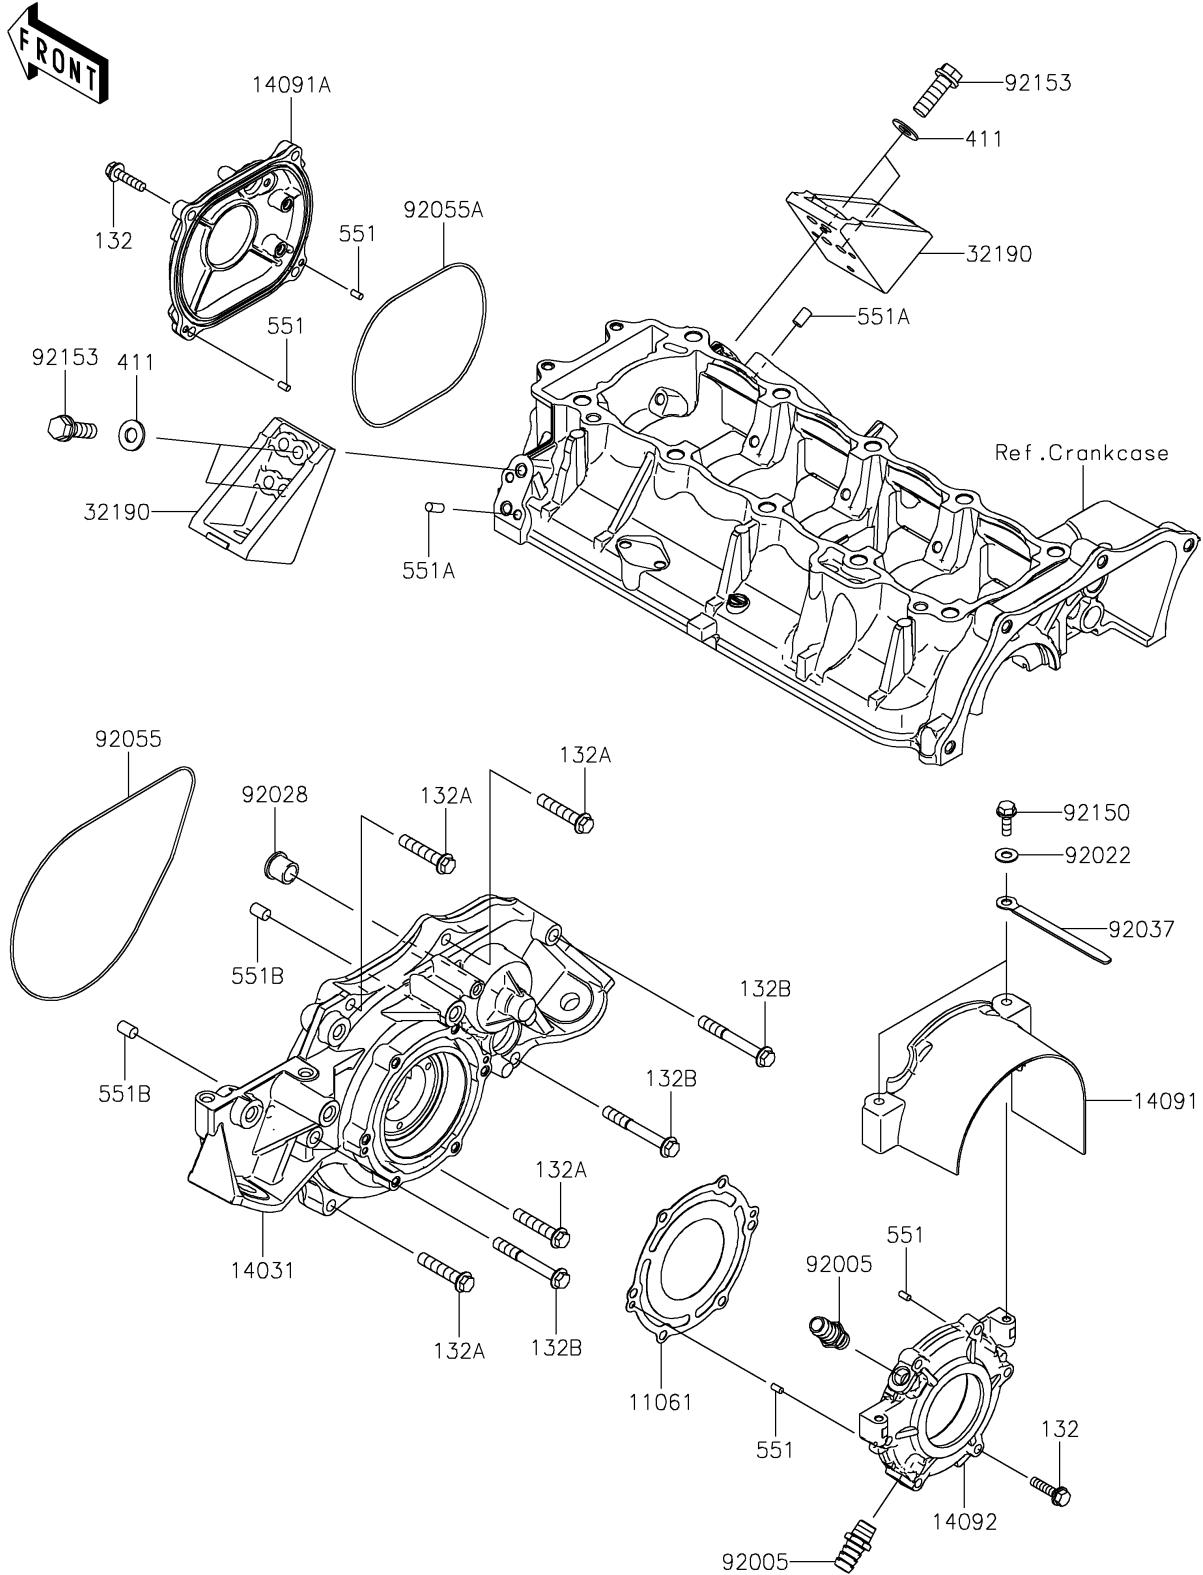

# 2023 JET SKI® STX® 160 PARTS DIAGRAM

Engine Cover(s)

E1431

### Engine Cover(s)

ITEM NAME	PART NUMBER	QUANTITY
GASKET,OUTPUT COVER (Ref # 11061)	11061-0812	1
COVER-GENERATOR (Ref # 14031)	14031-3737	1
COVER,COUPLING (Ref # 14091)	14091-3749	1
COVER,PULS (Ref # 14091A)	14091-3763	1
COVER,OUTPUT (Ref # 14092)	14092-1046	1
BRACKET-ENGINE (Ref # 32190)	32190-3703	2
FITTING (Ref # 92005)	92005-3714	2
WASHER,6.5X20X1.5 (Ref # 92022)	92022-3710	2
BUSHING (Ref # 92028)	92028-3718	1
CLAMP,L=100 (Ref # 92037)	92037-3736	2
RING-O,196X3 (Ref # 92055)	92055-3761	1
RING-O,120X3 (Ref # 92055A)	92055-3762	1
BOLT,6X18 (Ref # 92150)	92150-3729	2
BOLT,FLANGED,8X30 (Ref # 92153)	92153-3722	4
BOLT-FLANGED-SMALL,6X25 (Ref # 132)	132BD0625	10
BOLT-FLANGED-SMALL,8X40 (Ref # 132A)	132BD0840	4
BOLT-FLANGED-SMALL,8X60 (Ref # 132B)	132BD0860	3
WASHER-PLAIN,8MM (Ref # 411)	411S0800	4
PIN-DOWEL (Ref # 551)	551R0408	4
PIN-DOWEL (Ref # 551A)	551R0612	4
PIN-DOWEL (Ref # 551B)	551R0812	2