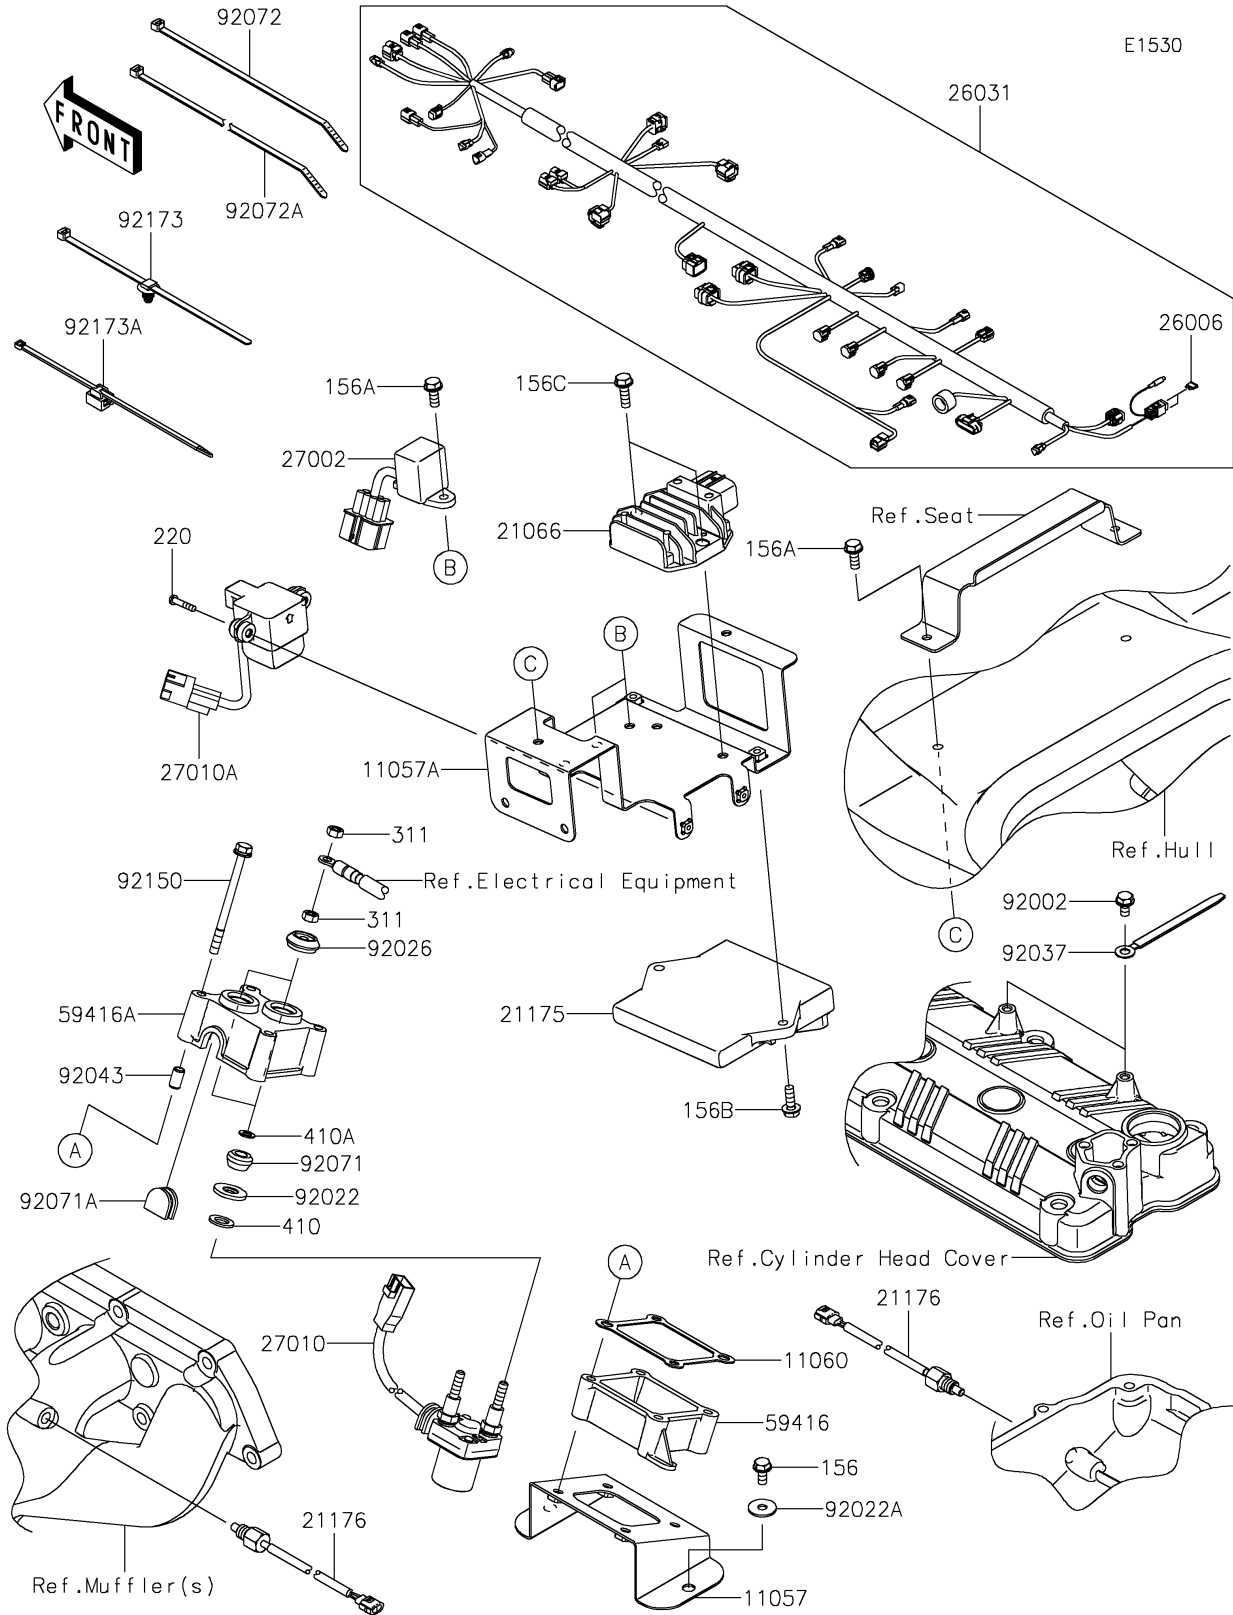

2022 JET SKI® STX® 160 PARTS DIAGRAM

Fuel Injection

2022 JET SKI® STX® 160 PARTS LIST

Fuel Injection

ITEM NAME	PART NUMBER	QUANTITY
BRACKET,ELECTRIC CASE (Ref # 11057)	11057-0452	1
BRACKET,ECU&RELAY (Ref # 11057A)	11057-2560	1
GASKET (Ref # 11060)	11060-3709	1
REGULATOR-VOLTAGE (Ref # 21066)	21066-0755	1
CONTROL UNIT-ELECTRONIC (Ref # 21175)	21175-1530	1
SENSOR,TEMP (Ref # 21176)	21176-0741	2
FUSE,MINI BLADE,20A,YELLOW (Ref # 26006)	26006-3704	2
HARNESS,MAIN (Ref # 26031)	26031-2609	1
RELAY-ASSY (Ref # 27002)	27002-3703	2
SWITCH,MAGNETIC (Ref # 27010)	27010-0860	1
SWITCH,VDS (Ref # 27010A)	27010-3785	1
CASE-ELECTRIC (Ref # 59416)	59416-3765	1
CASE-ELECTRIC (Ref # 59416A)	59416-3766	1
BOLT,6X12 (Ref # 92002)	92002-3763	2
WASHER (Ref # 92022)	92022-3035	2
WASHER,6.5X20X1.5 (Ref # 92022A)	92022-3710	2
SPACER (Ref # 92026)	92026-3703	2
CLAMP,L=100 (Ref # 92037)	92037-3736	2
PIN (Ref # 92043)	92043-3715	2
GROMMET (Ref # 92071)	92071-3004	2
GROMMET (Ref # 92071A)	92071-3837	1
BAND,L=188.85 (Ref # 92072)	92072-0105	3
BAND,L=372.24 (Ref # 92072A)	92072-3883	2
BOLT,6X80 (Ref # 92150)	92150-3711	4
CLAMP (Ref # 92173)	92173-0742	2
CLAMP (Ref # 92173A)	92173-1578	2
BOLT-WP,6X14 (Ref # 156)	156R0614	2
BOLT-WP,6X16 (Ref # 156A)	156R0616	4
BOLT-WP,6X18 (Ref # 156B)	156R0618	2

2022 JET SKI® STX® 160 PARTS LIST

Fuel Injection

ITEM NAME	PART NUMBER	QUANTITY
BOLT-WP,6X20 (Ref # 156C)	156R0620	2
SCREW-PAN-CROS,4X20 (Ref # 220)	220R0420	2
NUT-HEX,6MM (Ref # 311)	311R0600	4
WASHER-PLAIN-SMALL,10MM (Ref # 410)	410AA1000	2
WASHER-PLAIN-SMALL,6MM (Ref # 410A)	410S0600	2