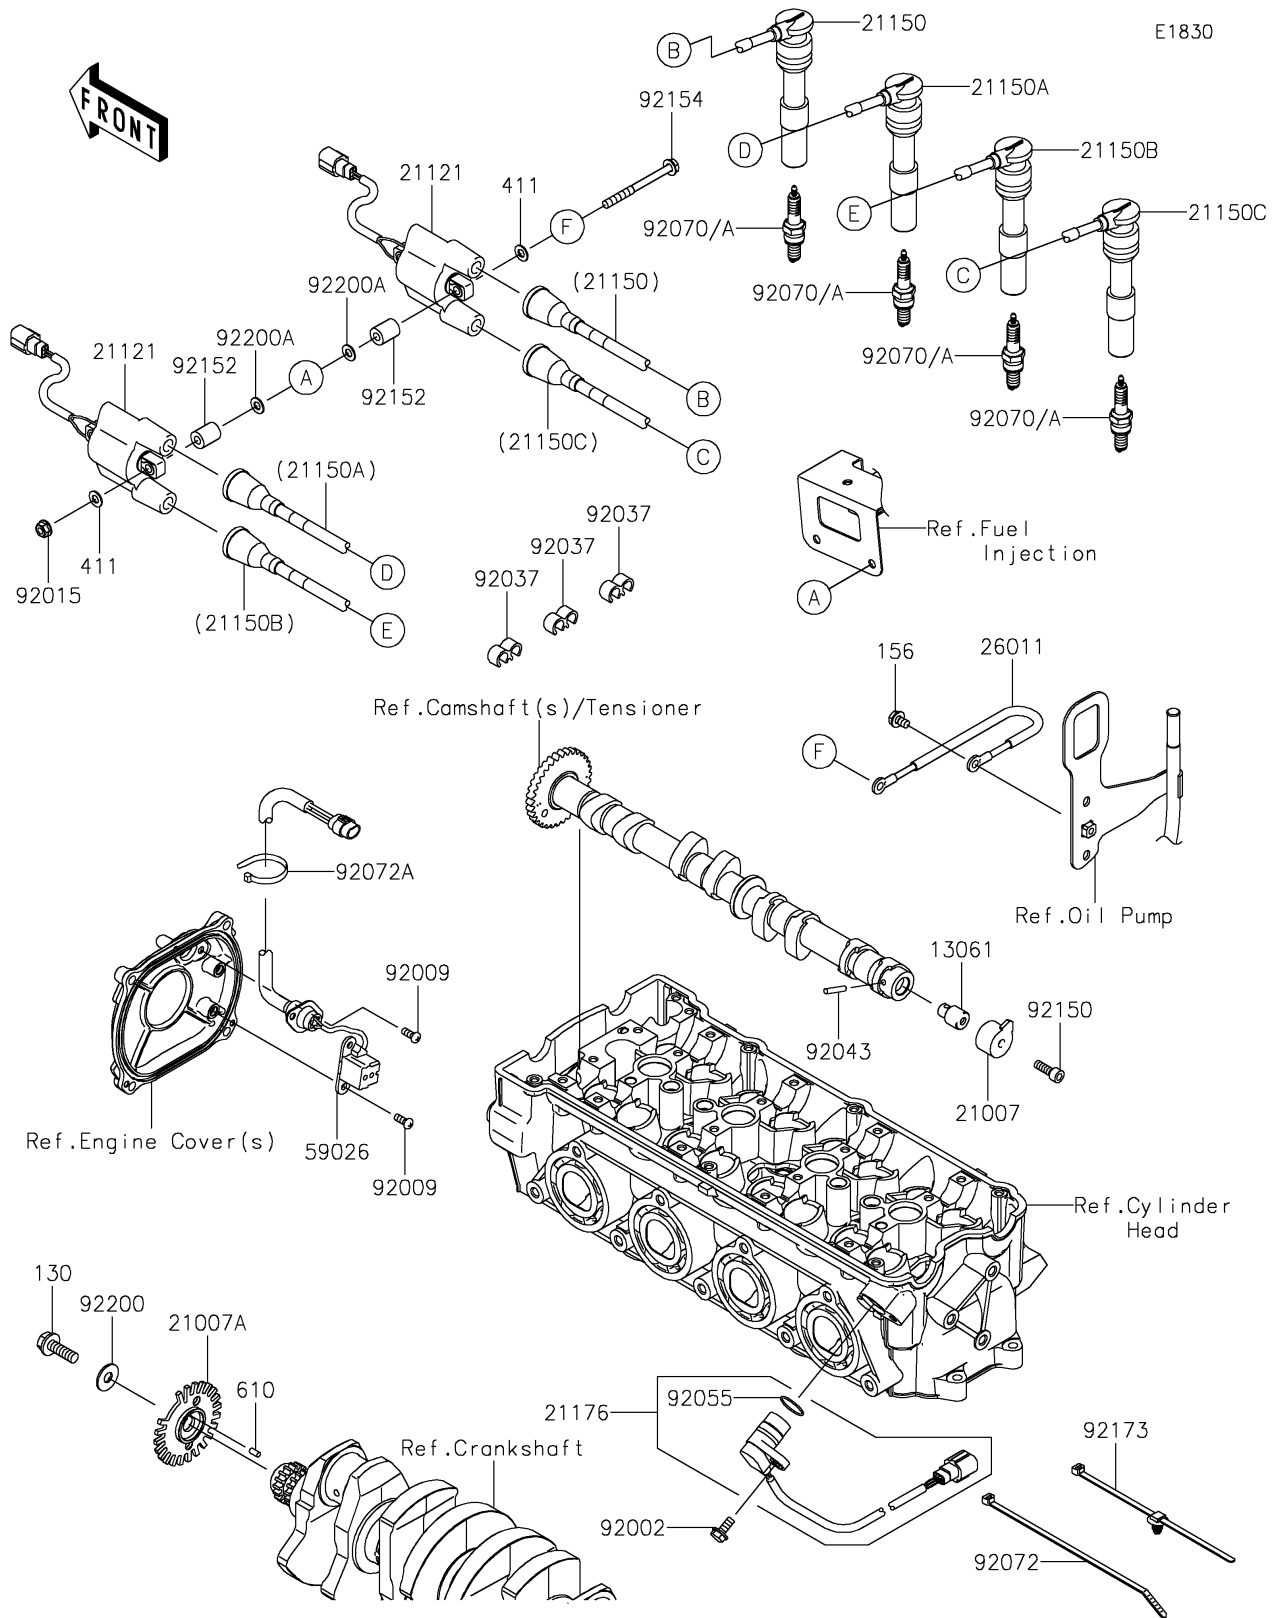

2022 JET SKI® STX® 160 PARTS DIAGRAM

Ignition System

2022 JET SKI® STX® 160 PARTS LIST

Ignition System

ITEM NAME	PART NUMBER	QUANTITY
BOSS,CAM SENSOR (Ref # 13061)	13061-1687	1
ROTOR,EX CAM (Ref # 21007)	21007-3742	1
ROTOR,PULSING (Ref # 21007A)	21007-3744	1
COIL-IGNITION (Ref # 21121)	21121-0744	2
CORD-ASSY,#1,L=340 (Ref # 21150)	21150-0006	1
CORD-ASSY,#2,L=450 (Ref # 21150A)	21150-0007	1
CORD-ASSY,#3,L=540 (Ref # 21150B)	21150-0008	1
CORD-ASSY,#4,L=600 (Ref # 21150C)	21150-0009	1
SENSOR,CAM ANGLE (Ref # 21176)	21176-1077	1
WIRE-LEAD (Ref # 26011)	26011-1905	1
COIL-PULSING (Ref # 59026)	59026-3702	1
BOLT,6X16 (Ref # 92002)	92002-3728	1
SCREW,5X12 (Ref # 92009)	92009-1296	4
NUT,LOCK,6MM (Ref # 92015)	92015-3766	2
CLAMP,CORD (Ref # 92037)	92037-1603	3
PIN (Ref # 92043)	92043-1575	1
RING-O (Ref # 92055)	92055-1639	1
PLUG-SPARK,CR9EKB(NGK) (Ref # 92070)	92070-0050	4
PLUG-SPARK,CR8EKB(NGK) (Ref # 92070A)	92070-0708	4
BAND,L=188.85 (Ref # 92072)	92072-0105	1
BAND,L=152 (Ref # 92072A)	92072-3874	1
BOLT,6X18 (Ref # 92150)	92150-1645	1
COLLAR (Ref # 92152)	92152-3738	4
BOLT,6X70 (Ref # 92154)	92154-4158	2
CLAMP (Ref # 92173)	92173-0742	1
WASHER,8.0X22.0X1.5 (Ref # 92200)	92200-0174	1
WASHER,6.5X14X1 (Ref # 92200A)	92200-1388	4
BOLT-FLANGED,8X25 (Ref # 130)	130CD0825	1
BOLT-WP,6X10 (Ref # 156)	156R0610	1

2022 JET SKI® STX® 160 PARTS LIST

Ignition System

ITEM NAME	PART NUMBER	QUANTITY
WASHER-PLAIN,6MM (Ref # 411)	411S0600	2
ROLLER,4X8 (Ref # 610)	610A0408	1