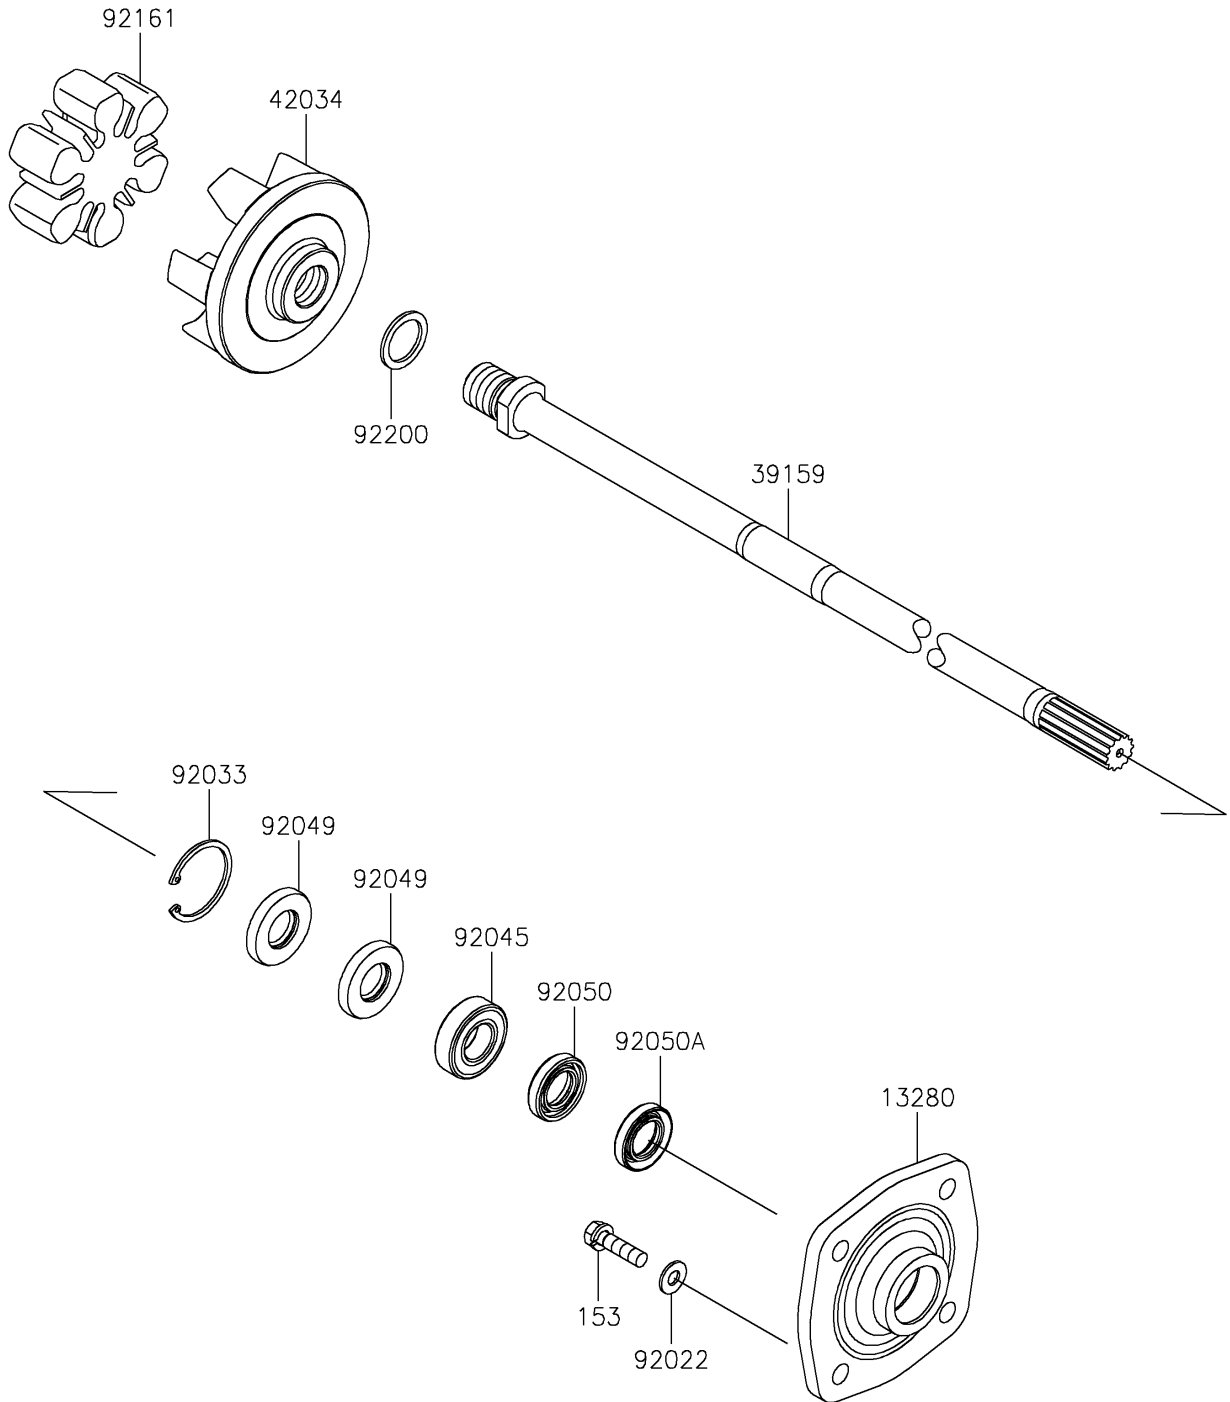

2021 JET SKI® STX®160 PARTS DIAGRAM

Drive Shaft

E3134

2021 JET SKI® STX®160 PARTS LIST

Drive Shaft

ITEM NAME	PART NUMBER	QUANTITY
HOLDER (Ref # 13280)	13280-3756	1
SHAFT-DRIVE (Ref # 39159)	39159-3739	1
COUPLING (Ref # 42034)	42034-3711	1
WASHER,8.2X18X1.5 (Ref # 92022)	92022-1964	4
RING-SNAP,42MM (Ref # 92033)	92033-3713	1
BEARING-BALL,60042RD (Ref # 92045)	92045-3705	1
SEAL-OIL,S620426 (Ref # 92049)	92049-3707	2
SEAL-OIL,SCY20368 (Ref # 92050)	92050-502	1
SEAL-OIL,SC20367 (Ref # 92050A)	92050-503	1
DAMPER (Ref # 92161)	92161-3711	1
WASHER,24X32X2.0 (Ref # 92200)	92200-3739	1
BOLT-WS-SMALL,8X30 (Ref # 153)	153R0830	4