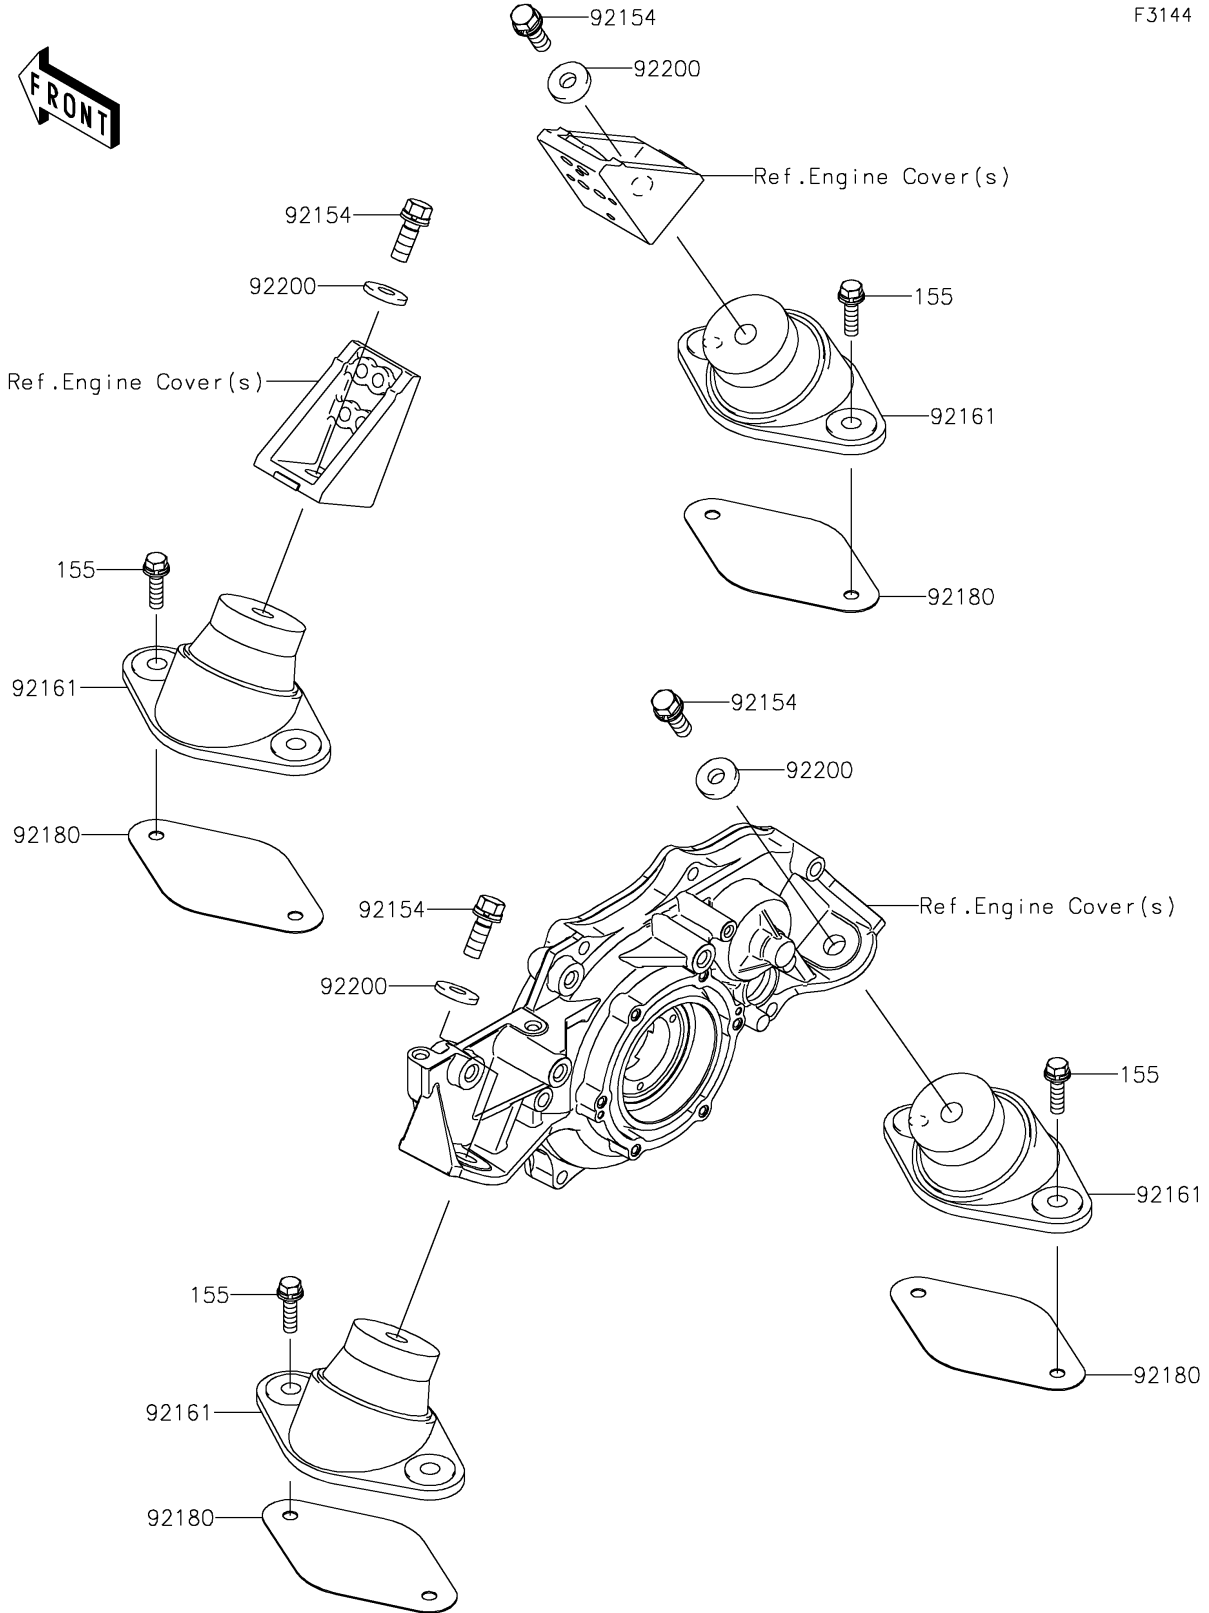

2021 JET SKI® STX®160 PARTS DIAGRAM

Engine Mount

F3144

2021 JET SKI® STX®160 PARTS LIST

Engine Mount

ITEM NAME	PART NUMBER	QUANTITY
BOLT,WSP,10X30 (Ref # 92154)	92154-3715	4
DAMPER,ENGINE MOUNT (Ref # 92161)	92161-3789	4
SHIM,T=1.0 (Ref # 92180)	92180-3716	AR
WASHER,10.5X26X4 (Ref # 92200)	92200-3798	4
BOLT-WSP-SMALL,8X30 (Ref # 155)	155R0830	8