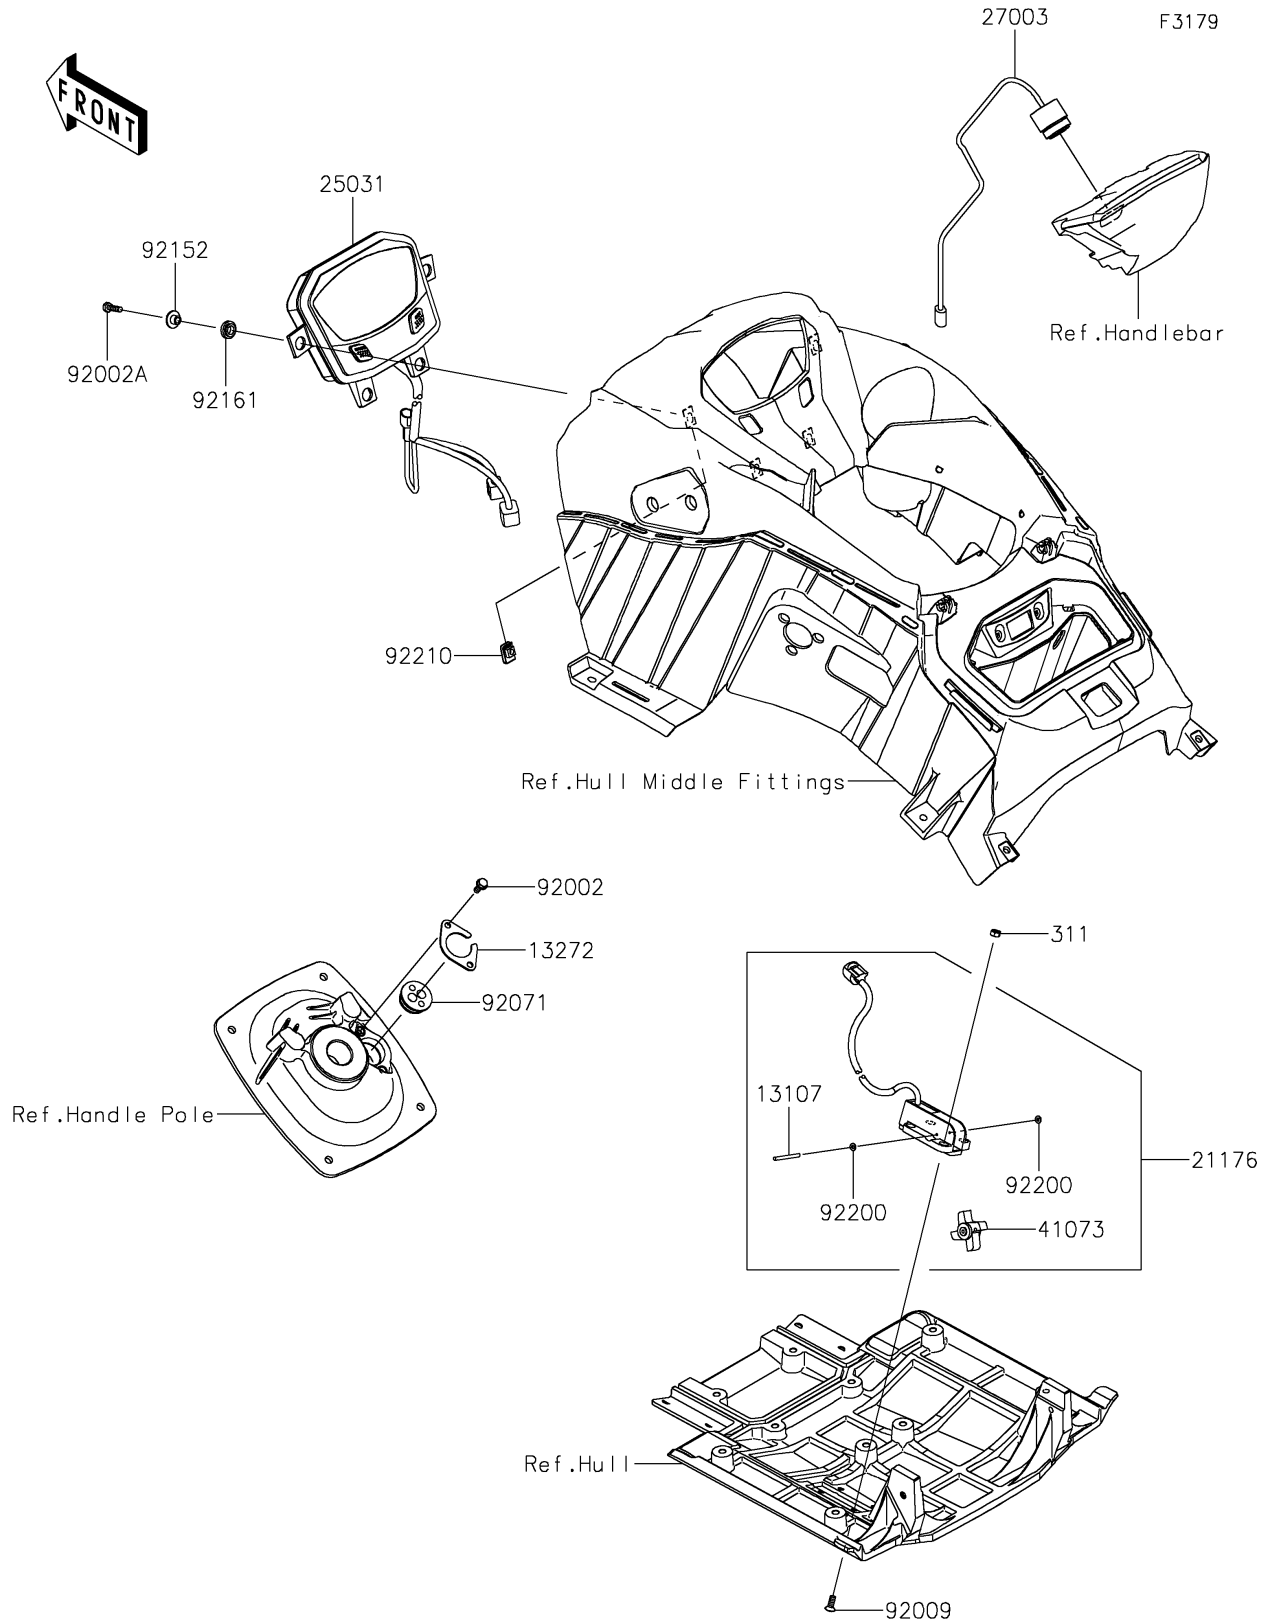

2021 JET SKI® STX®160 PARTS DIAGRAM

Meters

2021 JET SKI® STX®160 PARTS LIST

Meters

ITEM NAME	PART NUMBER	QUANTITY
SHAFT (Ref # 13107)	13107-3807	1
PLATE (Ref # 13272)	13272-3729	1
SENSOR,SPEED (Ref # 21176)	21176-3775	1
METER-ASSY (Ref # 25031)	25031-0859	1
HORN (Ref # 27003)	27003-3706	1
WHEEL-ASSY,PADDLE (Ref # 41073)	41073-3701	1
BOLT,6X16 (Ref # 92002)	92002-3728	2
BOLT,6X20 (Ref # 92002A)	92002-3755	4
SCREW,6X16 (Ref # 92009)	92009-3703	4
GROMMET,HARNESS (Ref # 92071)	92071-3790	1
COLLAR (Ref # 92152)	92152-1740	4
DAMPER (Ref # 92161)	92161-0117	4
WASHER (Ref # 92200)	92200-3805	2
NUT,6MM (Ref # 92210)	92210-3768	4
NUT-HEX,6MM (Ref # 311)	311R0600	4