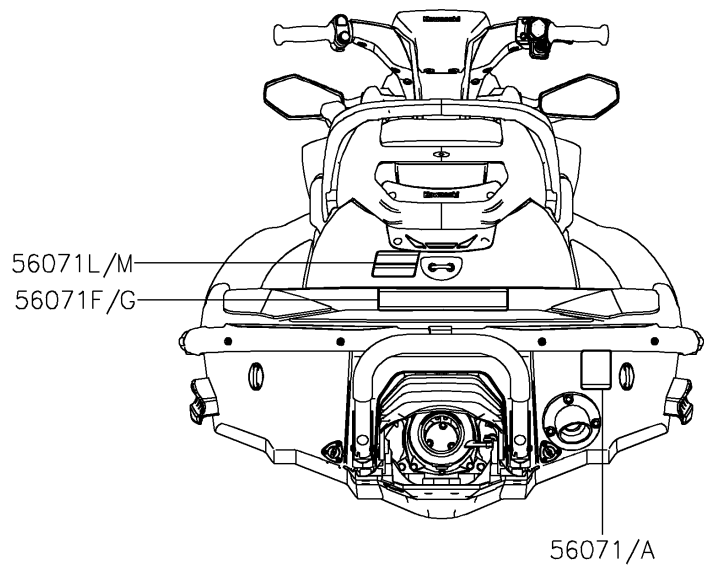

2021 JET SKI® STX®160 PARTS DIAGRAM

Labels

F3183

2021 JET SKI® STX®160 PARTS LIST

Labels

ITEM NAME	PART NUMBER	QUANTITY
LABEL,FIRE EXTINGUISHER (Ref # 56030)	56030-3755	1
LABEL,FIRE EXTINGUISHER (Ref # 56030A)	56030-3757	1
LABEL,REVERSE (Ref # 56030B)	56030-3815	1
LABEL,REVERSE (Ref # 56030C)	56030-3816	1
LABEL-WARNING,RIGHTING (Ref # 56071)	56071-0398	1
LABEL-WARNING,RIGHTING (Ref # 56071A)	56071-0399	1
LABEL-WARNING,GRAB,HANDLE,STEP (Ref # 56071B)	56071-0402	1
LABEL-WARNING,GRAB,HANDLE,STEP (Ref # 56071C)	56071-0403	1
LABEL-WARNING,FUEL SUPPLY (Ref # 56071D)	56071-0424	1
LABEL-WARNING,FUEL SUPPLY (Ref # 56071E)	56071-0425	1
LABEL-WARNING,RIDER SAFETY (Ref # 56071F)	56071-0843	1
LABEL-WARNING,RIDER SAFETY (Ref # 56071G)	56071-0844	1
LABEL-WARNING,HELM (Ref # 56071H)	56071-0846	1
LABEL-WARNING,HELM (Ref # 56071I)	56071-0847	1
LABEL-WARNING,READ AND FOLLOW (Ref # 56071J)	56071-0880	1
LABEL-WARNING,READ AND FOLLOW (Ref # 56071K)	56071-0884	1
LABEL-WARNING,REBOARDING (Ref # 56071L)	56071-0904	1
LABEL-WARNING,REBOARDING (Ref # 56071M)	56071-0905	1