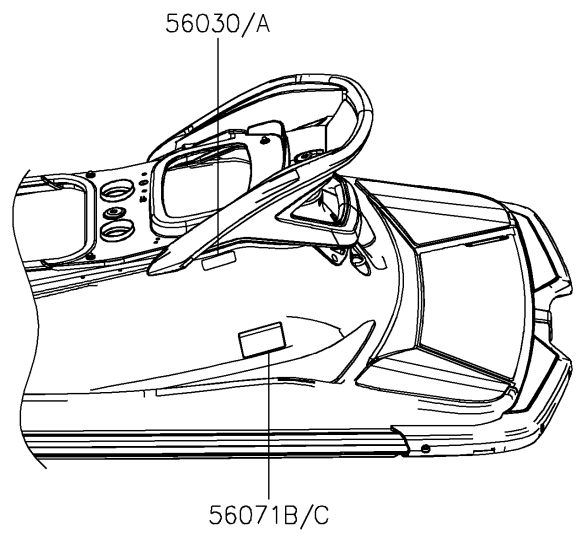

2021 JET SKI® STX®160 PARTS DIAGRAM

Labels

F3183

2021 JET SKI® STX®160 PARTS LIST

Labels

ITEM NAME	PART NUMBER	QUANTITY
LABEL,FIRE EXTINGUISHER (Ref # 56030)	56030-3755	1
LABEL,FIRE EXTINGUISHER (Ref # 56030A)	56030-3757	1
LABEL,REVERSE (Ref # 56030B)	56030-3815	1
LABEL,REVERSE (Ref # 56030C)	56030-3816	1
LABEL-WARNING,RIGHTING (Ref # 56071)	56071-0398	1
LABEL-WARNING,RIGHTING (Ref # 56071A)	56071-0399	1
LABEL-WARNING,GRAB,HANDLE,STEP (Ref # 56071B)	56071-0402	1
LABEL-WARNING,GRAB,HANDLE,STEP (Ref # 56071C)	56071-0403	1
LABEL-WARNING,FUEL SUPPLY (Ref # 56071D)	56071-0424	1
LABEL-WARNING,FUEL SUPPLY (Ref # 56071E)	56071-0425	1
LABEL-WARNING,RIDER SAFETY (Ref # 56071F)	56071-0843	1
LABEL-WARNING,RIDER SAFETY (Ref # 56071G)	56071-0844	1
LABEL-WARNING,HELM (Ref # 56071H)	56071-0846	1
LABEL-WARNING,HELM (Ref # 56071I)	56071-0847	1
LABEL-WARNING,READ AND FOLLOW (Ref # 56071J)	56071-0880	1
LABEL-WARNING,READ AND FOLLOW (Ref # 56071K)	56071-0884	1
LABEL-WARNING,REBOARDING (Ref # 56071L)	56071-0904	1
LABEL-WARNING,REBOARDING (Ref # 56071M)	56071-0905	1