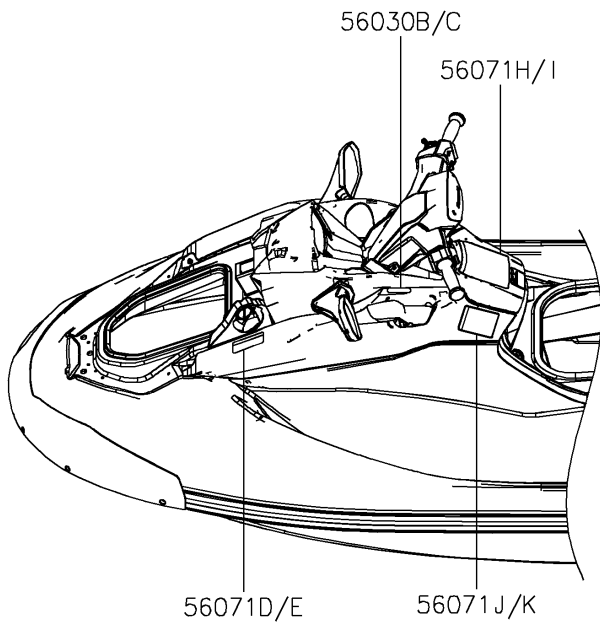

2021 JET SKI® STX®160 PARTS DIAGRAM

Labels

F3183

2021 JET SKI® STX®160 PARTS LIST

Labels

ITEM NAME	PART NUMBER	QUANTITY
LABEL,FIRE EXTINGUISHER (Ref # 56030)	56030-3755	1
LABEL,FIRE EXTINGUISHER (Ref # 56030A)	56030-3757	1
LABEL,REVERSE (Ref # 56030B)	56030-3815	1
LABEL,REVERSE (Ref # 56030C)	56030-3816	1
LABEL-WARNING,RIGHTING (Ref # 56071)	56071-0398	1
LABEL-WARNING,RIGHTING (Ref # 56071A)	56071-0399	1
LABEL-WARNING,GRAB,HANDLE,STEP (Ref # 56071B)	56071-0402	1
LABEL-WARNING,GRAB,HANDLE,STEP (Ref # 56071C)	56071-0403	1
LABEL-WARNING,FUEL SUPPLY (Ref # 56071D)	56071-0424	1
LABEL-WARNING,FUEL SUPPLY (Ref # 56071E)	56071-0425	1
LABEL-WARNING,RIDER SAFETY (Ref # 56071F)	56071-0843	1
LABEL-WARNING,RIDER SAFETY (Ref # 56071G)	56071-0844	1
LABEL-WARNING,HELM (Ref # 56071H)	56071-0846	1
LABEL-WARNING,HELM (Ref # 56071I)	56071-0847	1
LABEL-WARNING,READ AND FOLLOW (Ref # 56071J)	56071-0880	1
LABEL-WARNING,READ AND FOLLOW (Ref # 56071K)	56071-0884	1
LABEL-WARNING,REBOARDING (Ref # 56071L)	56071-0904	1
LABEL-WARNING,REBOARDING (Ref # 56071M)	56071-0905	1