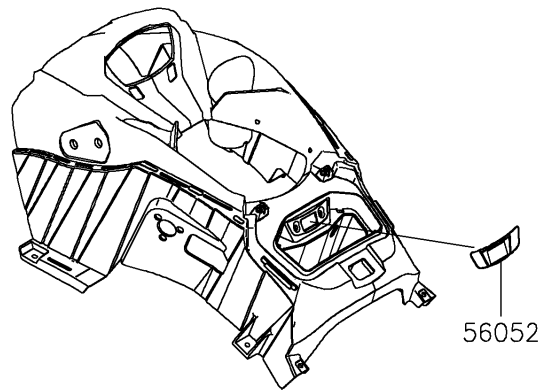

2022 JET SKI® STX® 160 PARTS DIAGRAM

Decals(RNFNN)

F3880A

Ref.Hull Front Fittings

Ref.Hull Middle Fittings

2022 JET SKI® STX® 160 PARTS LIST

Decals(RNFNN)

ITEM NAME	PART NUMBER	QUANTITY
MARK,IMMOBILIZER (Ref # 56052)	56052-3878	1
MARK,HATCH COVER,KAWASAKI (Ref # 56054)	56054-2681	2
MARK,HULL,JETSKI (Ref # 56054A)	56054-2682	2
PATTERN,DECK,LH,FR (Ref # 56076)	56076-2359	1
PATTERN,DECK,LH,RR (Ref # 56076A)	56076-2360	1
PATTERN,DECK,RH,FR (Ref # 56076B)	56076-2361	1
PATTERN,DECK,RH,RR (Ref # 56076C)	56076-2362	1