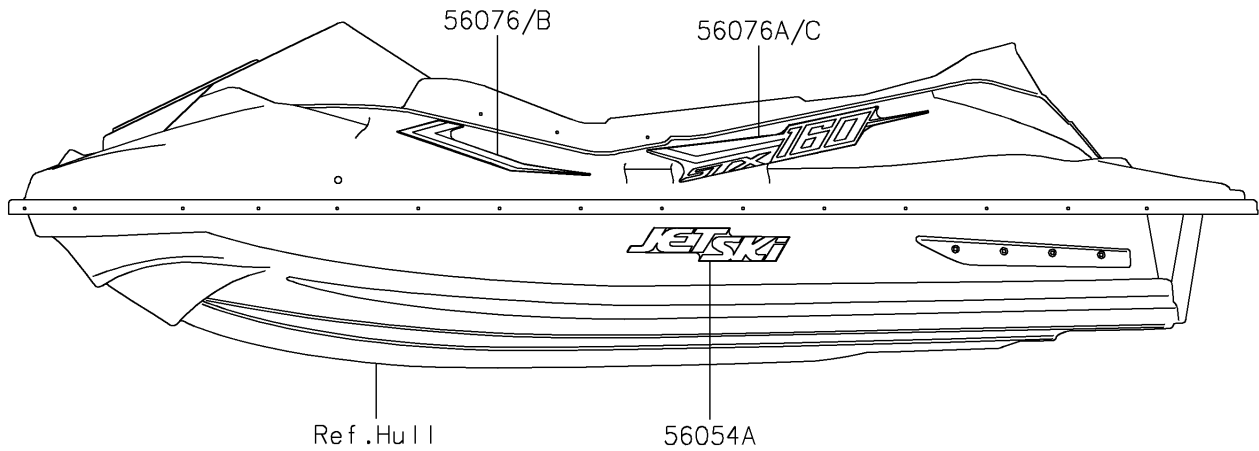

2022 JET SKI® STX® 160 PARTS DIAGRAM

Decals(RNFNN)

F3880A

Ref.Hull Front Fittings

Ref.Hull Middle Fittings

2022 JET SKI® STX® 160 PARTS LIST

Decals(RNFNN)

ITEM NAME	PART NUMBER	QUANTITY
MARK,IMMOBILIZER (Ref # 56052)	56052-3878	1
MARK,HATCH COVER,KAWASAKI (Ref # 56054)	56054-2681	2
MARK,HULL,JETSKI (Ref # 56054A)	56054-2682	2
PATTERN,DECK,LH,FR (Ref # 56076)	56076-2359	1
PATTERN,DECK,LH,RR (Ref # 56076A)	56076-2360	1
PATTERN,DECK,RH,FR (Ref # 56076B)	56076-2361	1
PATTERN,DECK,RH,RR (Ref # 56076C)	56076-2362	1