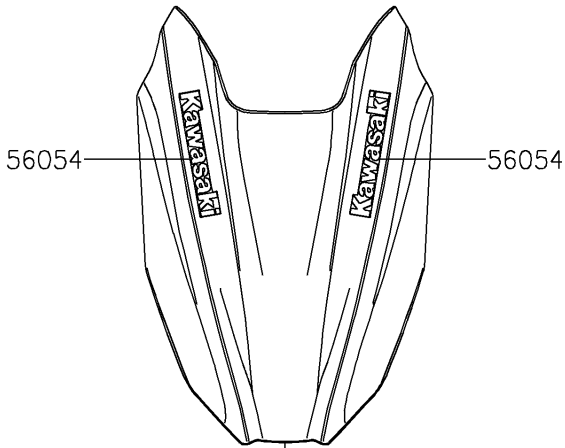

2022 JET SKI® STX® 160 PARTS DIAGRAM

Decals(RNFNN)

F3880A

Ref.Hull Front Fittings

Ref.Hull Middle Fittings

2022 JET SKI® STX® 160 PARTS LIST

Decals(RNFNN)

ITEM NAME	PART NUMBER	QUANTITY
MARK,IMMOBILIZER (Ref # 56052)	56052-3878	1
MARK,HATCH COVER,KAWASAKI (Ref # 56054)	56054-2681	2
MARK,HULL,JETSKI (Ref # 56054A)	56054-2682	2
PATTERN,DECK,LH,FR (Ref # 56076)	56076-2359	1
PATTERN,DECK,LH,RR (Ref # 56076A)	56076-2360	1
PATTERN,DECK,RH,FR (Ref # 56076B)	56076-2361	1
PATTERN,DECK,RH,RR (Ref # 56076C)	56076-2362	1